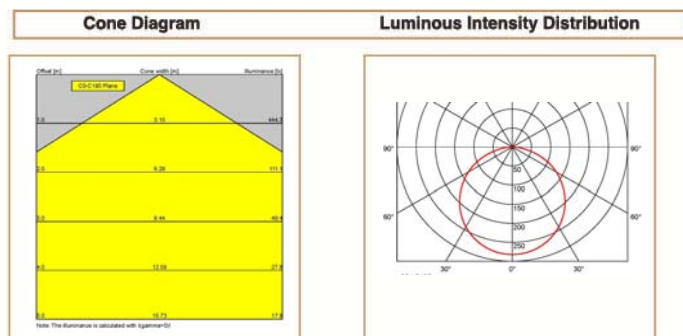

Light Distribution

All luminaires are electrical tested & protection tested according to the standard (IEC 598)