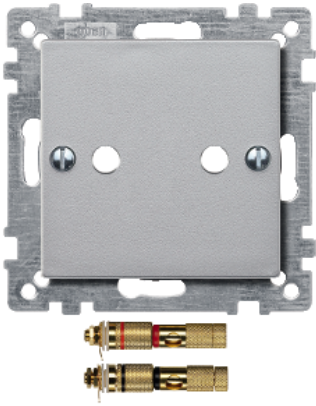

## Central plate with high-end loudspeaker connector, aluminium, System M

MTN469360

⚠ To be discontinued on: 15 December 2023

⚠ To be discontinued

### Main

Range of product	Merten System M
Aesthetic name	System M M-Star M-Elegance M-Plan M-Smart M-Arc M-Plan glass
Product or component type	Insert
Product destination	Loudspeaker
Device presentation	Carrying frame with central plate
Additional information	With ring support
Material	Polycarbonate matt

### Complementary

Wiring device mounting	Flush
Fixing mode	By screws
Surface treatment	Varnished