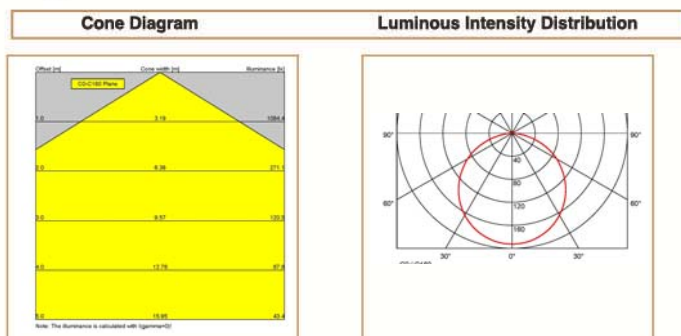

Light Distribution

All Luminaires are electrical tested & protection tested according to the standard (IEC 598)