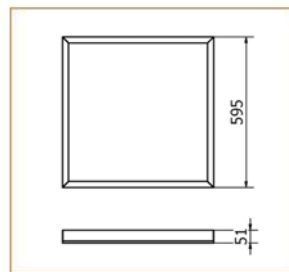

### Basic Data

Material	Cold Rolled Steel
Finishing	Electrostatic Painting
Optics	
Weight	5.5 kg
IP	44
IK	08
Suspension	Ceiling Recessed
Additional Data	

### Specifications

Art No.	WAT	CCT	CRI	LED	Angle	TL	Ø
77110-PL-	36	3000	80	6	117	3040	
<b>77111-PL-</b>	<b>36</b>	<b>5700</b>	<b>80</b>	<b>6</b>	<b>117</b>	<b>3200</b>	

### Dimensions