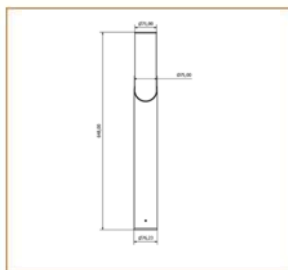

### Basic Data

Material	Die Cast Aluminum
Finishing	Electrostatic Painting
Optics	
Weight	2.498 kg
IP	65
IK	08
Suspension	Ground Mounted
Additional Data	

### Specifications

Art No.	WAT	CCT	CRI	LED	Angle TL	Ø
74540-PL-	8	3000	80	1	-	544
74545-PL-	8	5000	80	1	-	560

### Dimensions