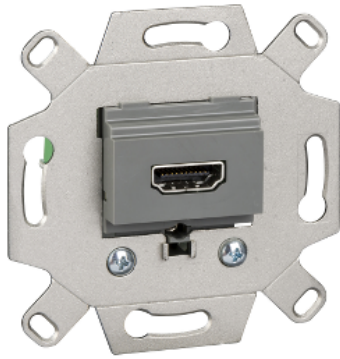

Product datasheet

Specifications

HDMI insert 1 gang

MTN4583-0000

Main

Range of product	Merten
Range	Merten
Product or component type	Multimedia socket
Device presentation	Mechanism with fixing frame
Additional information	With ring support

Complementary

Device mounting	Flush
Connector type	HDMI
Fixing mode	By screws
Height	71 mm
Width	71 mm
Depth	42 mm

Environment

IP degree of protection	IP20
-------------------------	------

Packing Units

Unit Type of Package 1	PCE
Number of Units in Package 1	1
Package 1 Height	8.2 cm
Package 1 Width	5.7 cm
Package 1 Length	8.2 cm
Package 1 Weight	90.0 g
Unit Type of Package 2	CAR
Number of Units in Package 2	40
Package 2 Height	18.5 cm
Package 2 Width	30.0 cm
Package 2 Length	40.0 cm
Package 2 Weight	4.01 kg