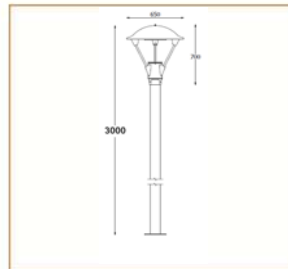

Basic Data

Material	Steel & Aluminum
Finishing	Electrostatic Painting
Optics	Lens
Weight	50 kg
IP	65
IK	08
Suspension	Pole Mounted
Additional Data	

Specifications

Art No.	WAT	CCT	CRI	LED	Angle	TL	Ø
75580-PL-	30	4000	70	12	148	2562	_

Dimensions

Light Distribution

All Luminaires are electrical tested & protection tested according to the standard (IEC 598)