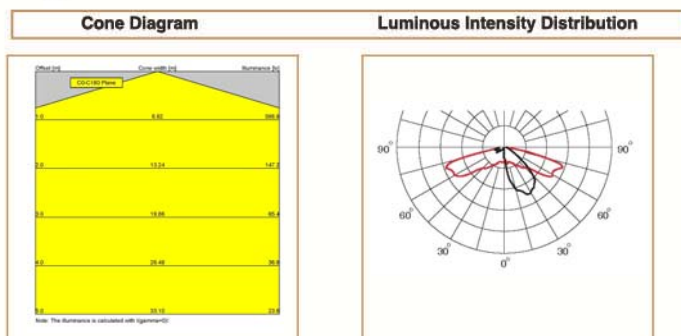

Light Distribution

All Luminaires are electrical tested & protection tested according to the standard (IEC 598)