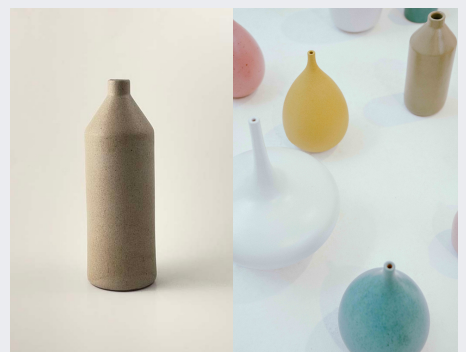

SHORT NECK POT 3

SKU: SNP3

MATERIAL: CLAY

SIZE: D 8.5 x H 28 cm