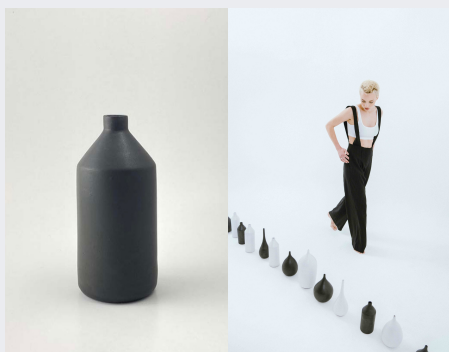

SHORT NECK POT 2

SKU: SNP2

MATERIAL: CLAY

SIZE: D 8.5 x H 22 cm