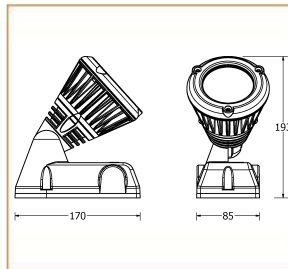

### Product Description

Spark is a stylish way to accentuate any area of the garden. The head can be angle tilted to suit the required position, it is also easy to install.

### Basic Data

|                 |                        |
|-----------------|------------------------|
| Material        | Die Cast Aluminum      |
| Finishing       | Electrostatic Painting |
| Optics          |                        |
| Weight          | 1.4 kg                 |
| IP              | 65                     |
| IK              | 08                     |
| Suspension      | Ground Mounted         |
| Additional Data |                        |

### Specifications

| Art No.   | WAT | CCT  | CRI | LED | Angle | TL  | Ø |
|-----------|-----|------|-----|-----|-------|-----|---|
| 75017-PL- | 8   | 3000 | 80  | 1   | 36    | 544 | _ |

### Dimensions