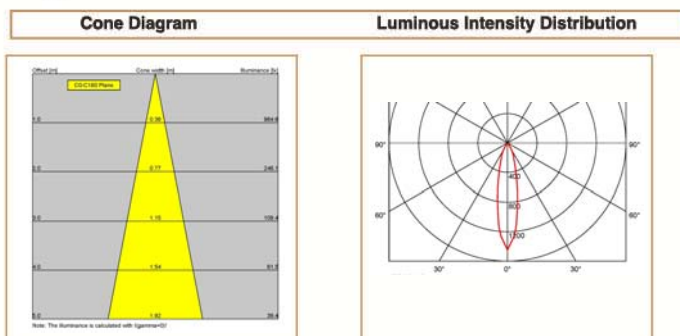

Light Distribution

All Luminaries are electrical tested & protection tested according to the standard (IEC 598)