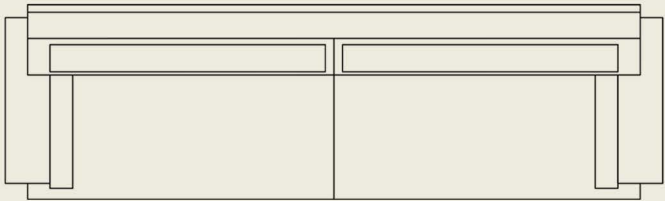

Hug

Dimensions	Width	Depth	Height
Total	200	100	85

The Dimensions are shown in cm