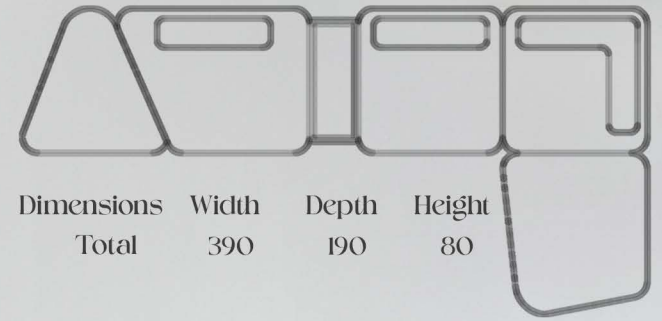

# Elain

Dimensions	Width	Depth	Height
Total	220	90	80

The Dimensions are shown in cm

# Aqua

Dimensions	Width	Depth	Height
Total	253/200	95	95

The Dimensions are shown in cm

# Kiwi

Dimensions	Width	Depth	Height
Total	360	90	80

The Dimensions are shown in cm

# Destiny

Dimensions	Width	Depth	Height
Total	390	190	80

The Dimensions are shown in cm