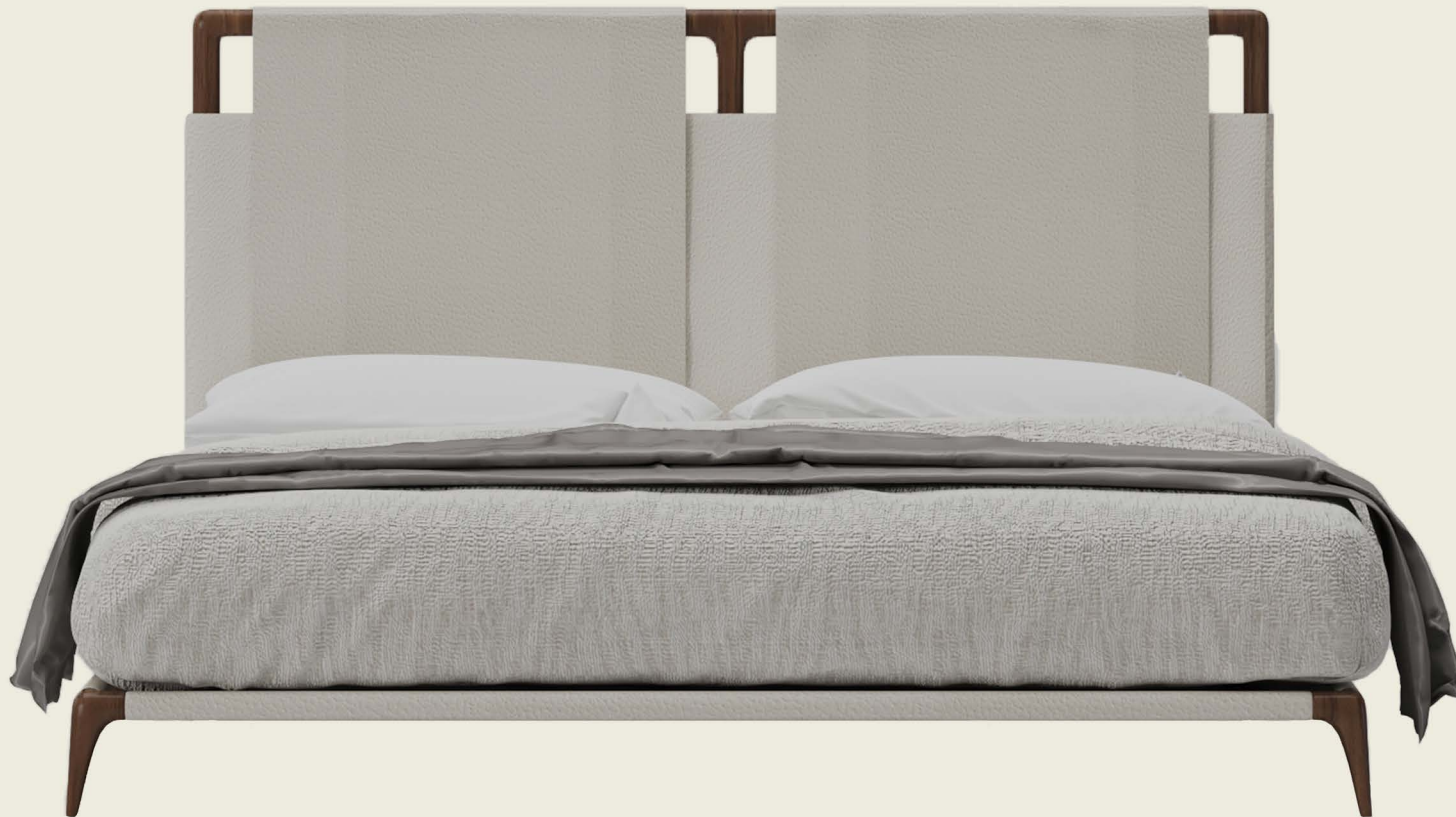

Fabric

Dimensions	Width	Depth	Height
Total	180	200	116

The Dimensions are shown in cm