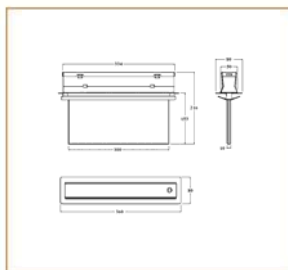

EXIT SIGNS-B

Driver	Origin	LED	Origin	Lifetime
LOCA L		LOCAL		50000

Product Description

E-sign is a series to comply building fire codes and insurance standards. It uses less than 2 watts of power with back up battery for 3 hours

Basic Data

Material	injection moulded acrylic
Finishing	Electrostatic Painting
Optics	
Weight	1600 g
IP	20
IK	08
Suspension	Recessed Mounted
Additional Data	

Specifications

Art No.	WAT	CCT	CRI	LED	Angle TL	Ø
70050-GC-	1.5	Green	80	28	-	120

Dimensions

Light Distribution

Cone Diagram	Luminous Intensity Distribution

All Luminaries are electrical tested & protection tested according to the standard (IEC 598)