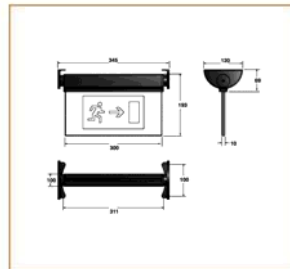

Basic Data

Material	injection moulded acrylic
Finishing	Electrostatic Painting
Optics	
Weight	1600 g
IP	20
IK	08
Suspension	Surface Mounted
Additional Data	

Specifications

Art No.	WAT	CCT	CRI	LED	Angle	TL	Ø
70015-GC-	1.5	Green	80	28	-	120	-

Dimensions

Light Distribution

Cone Diagram

Luminous Intensity Distribution

All Luminaires are electrical tested & protection tested according to the standard (IEC 598)