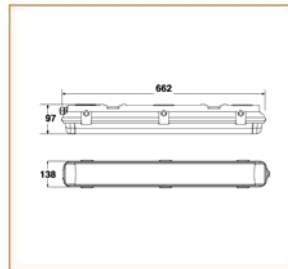

Basic Data

Material	Plastic
Finishing	Electrostatic Painting
Optics	Prismatic Diffuser
Weight	1.75 kg
IP	65
IK	08
Suspension	Surface Mounted
Additional Data	

Specifications

Art No.	WAT	CCT	CRI	LED	Angle TL	Ø
77590-PL-	15	5000	80	1	108	1581
77591-PL-	15	4000	80	1	108	1479
77741-PL-	15	4000	80	1	108	1479

Dimensions

Light Distribution

All luminaires are electrical tested & protection tested according to the standard (IEC 598)