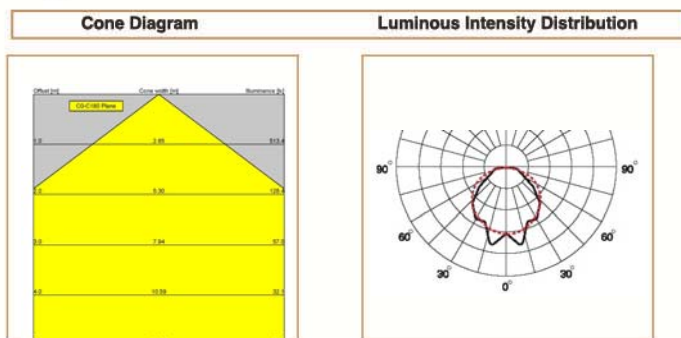

Light Distribution

All luminaires are electrical tested & protection tested according to the standard (IEC 598)