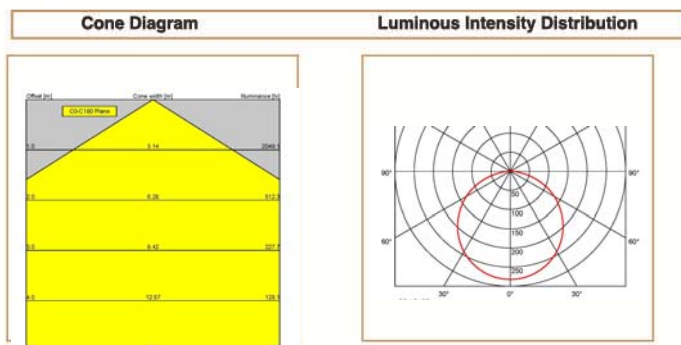

Light Distribution

All Luminaires are electrical tested & protection tested according to the standard (IEC 598)