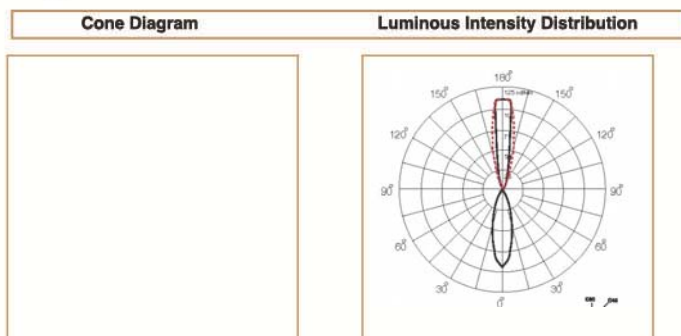

Basic Data

Material	Die Cast Aluminum
Finishing	Electrostatic Painting
Optics	
Weight	560 gm
IP	65
IK	08
Suspension	Wall Mounted
Additional Data	

Specifications

Art No.	WAT	CCT	CRI	LED	Angle	TL	Ø
73530-PL-	8	3000	80	1	25	381	_
73535-PL-	8	5000	80	1	25	462	_

Dimensions

Light Distribution

All Luminaires are electrical tested & protection tested according to the standard (IEC 598)