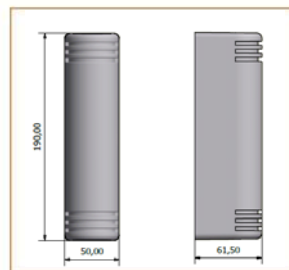

Basic Data

Material	Die Cast Aluminum
Finishing	Electrostatic Painting
Optics	
Weight	560 gm
IP	65
IK	08
Suspension	Wall Mounted
Additional Data	

Specifications

Art No.	WAT	CCT	CRI	LED	Angle	TL	Ø
73530-PL-	8	3000	80	1	25	381	_
73535-PL-	8	5000	80	1	25	462	_

Dimensions

Light Distribution

All Luminaires are electrical tested & protection tested according to the standard (IEC 598)