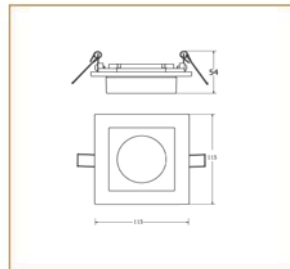

CUBE-C

Driver	Origin	LED	Origin	Lifetime
MW	Taiwan	CREE	USA	50000

Product Description

Cube is a surface mounted luminaire filled with architectural design to meet the designers requirements with complete LED solution

Basic Data

Material	Die Cast Aluminum
Finishing	Electrostatic Painting
Optics	Lens
Weight	385 gm
IP	40
IK	08
Suspension	Ceiling Recessed
Additional Data	

Specifications

Art No.	WATT	CCT	CRI	LED	Angle	TL	Ø
73120-PL-	15	3000	>70	7	61	617	104

Dimensions

Light Distribution

All Luminaires are electrical tested & protection tested according to the standard (IEC 598)