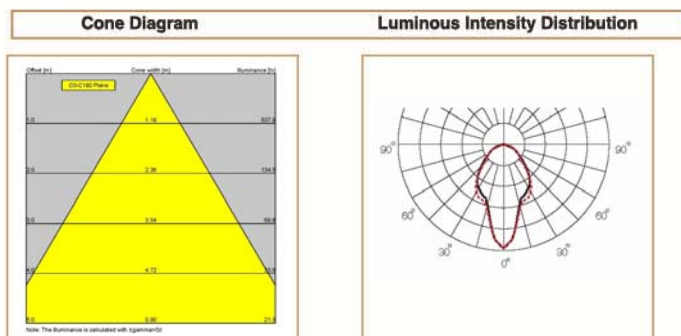

Light Distribution

All Luminaires are electrical tested & protection tested according to the standard (IEC 598)