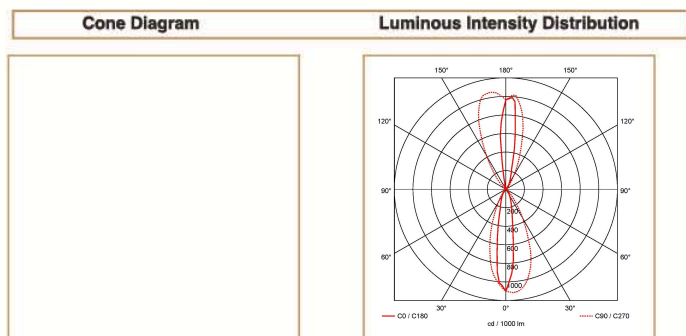

Light Distribution

All Luminaires are electrical tested & protection tested according to the standard (IEC 598)