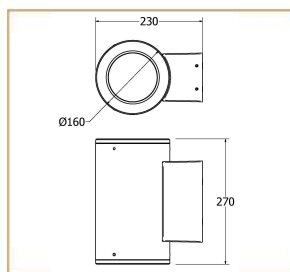

### Basic Data

Material	Die Cast Aluminum
Finishing	Electrostatic Painting
Optics	Lens + Glass
Weight	4.705 Kg
IP	65
IK	08
Suspension	Wall Mounted
Additional Data	

### Specifications

Art No.	WAT	CCT	CRI	LED	Angle	L	Ø
73600-PL-	45	3000	81	10	51+18	4838	_

### Dimensions