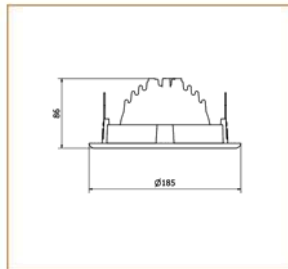

### Basic Data

Material	Die Cast Aluminum
Finishing	Electrostatic Painting
Optics	
Weight	954 gm
IP	54
IK	08
Suspension	Ceiling Recessed
Additional Data	

### Specifications

Art No.	WAT	CCT	CRI	LED	Angle	TL	Ø
73100-PL-	15	3000	80	1	45	783	157
73105-PL-	15	5000	80	1	45	810	157

### Dimensions