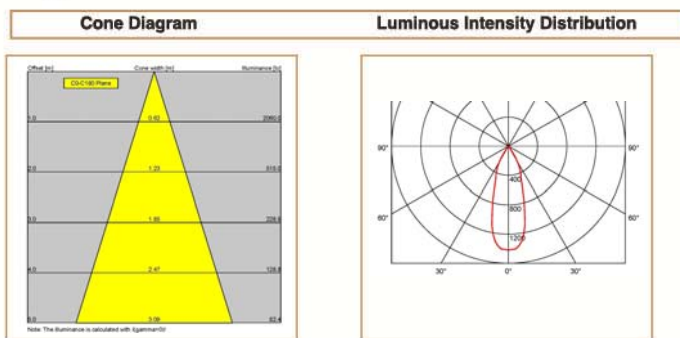

Light Distribution

All Luminaires are electrical tested & protection tested according to the standard (IEC 598)