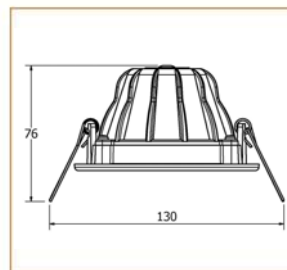

Dimensions