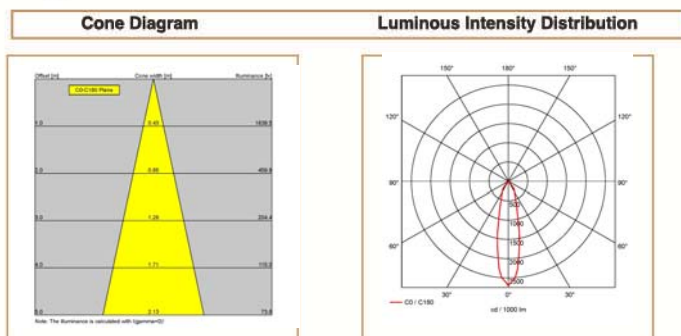

Light Distribution

All Luminaires are electrical tested & protection tested according to the standard (IEC 598)