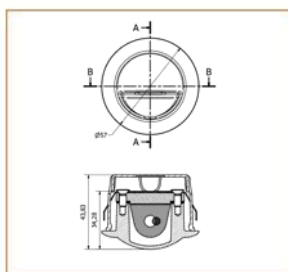

### Basic Data

Material	Die Cast Aluminum
Finishing	Electrostatic Painting
Optics	Plastic
Weight	88 gm
IP	65
IK	08
Suspension	Wall Recessed
Additional Data	

### Specifications

Art No.	WAT	CCT	CRI	LED	Angle TL	Ø
71525-PL-	1	3000	80	1	- 24	-
71527-PL-	1	5000	70	1	- 26	-

### Dimensions