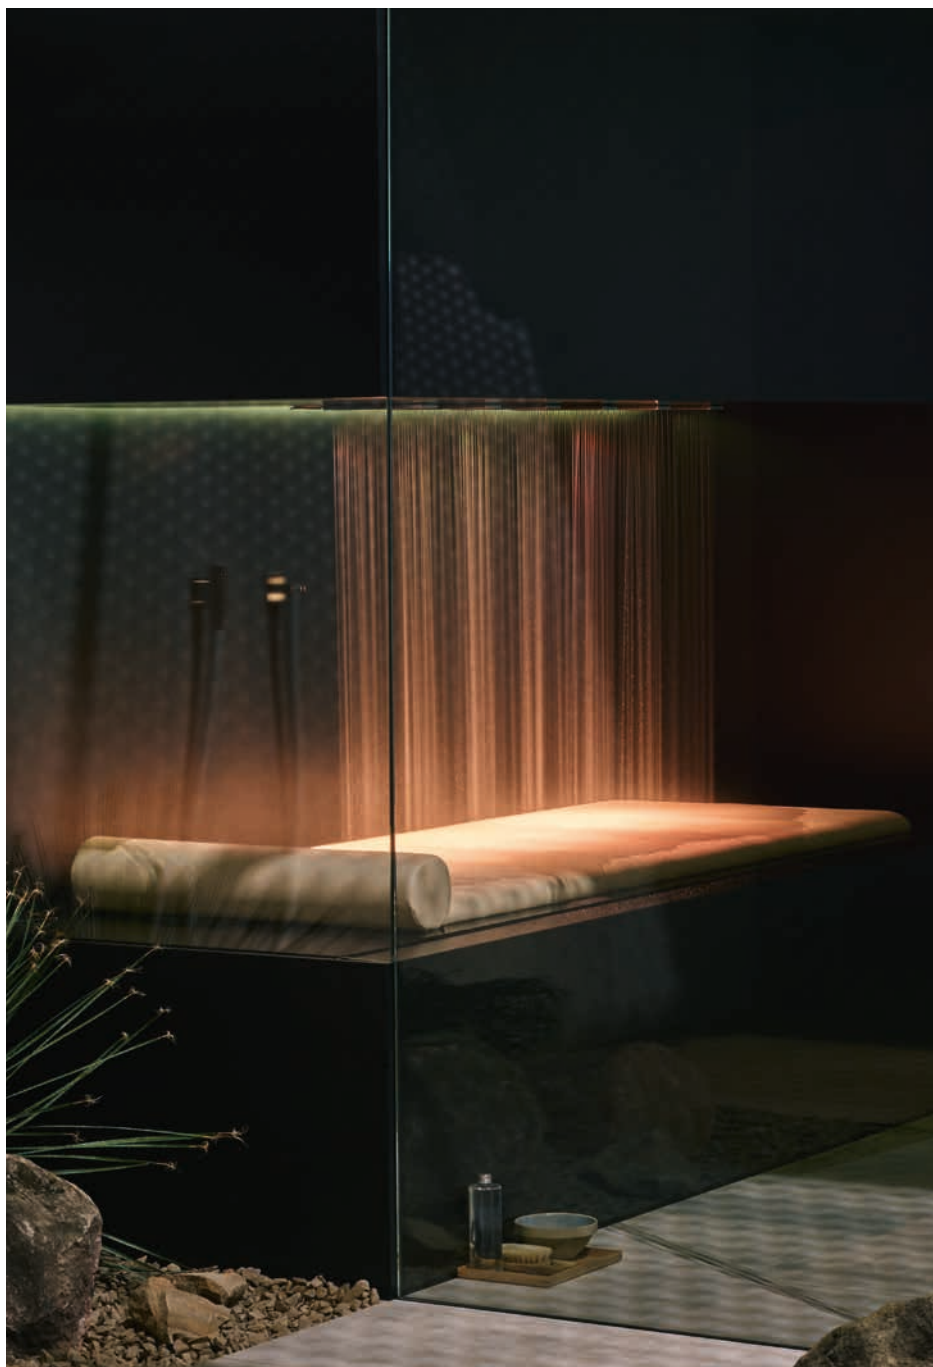

Horizontal Shower

Description	pc	Article
WATER BAR Concealed body spray	6	36 517 979-00
Concealed wall installation box	6	35 206 970 90
Wall valve anti-clockwise closing 1/2"	3	36 607 980-00
xTOOL Concealed thermostat without volume control 3/4"	1	36 503 780-00
xTOOL Concealed thermostat module with 3 valves 3/4"	1	35 534 970 90
Hand shower set with individual rosettes with volume control	1	27 809 985-00
Concealed wall elbow	1	35 085 970 90
xGRID Installation track 990 mm	2	12 320 970 90
xGRID Installation track 750 mm	1	12 315 970 90
Connecting kit	1	12 300 970 90
Total polished chrome		
Total platinum matt