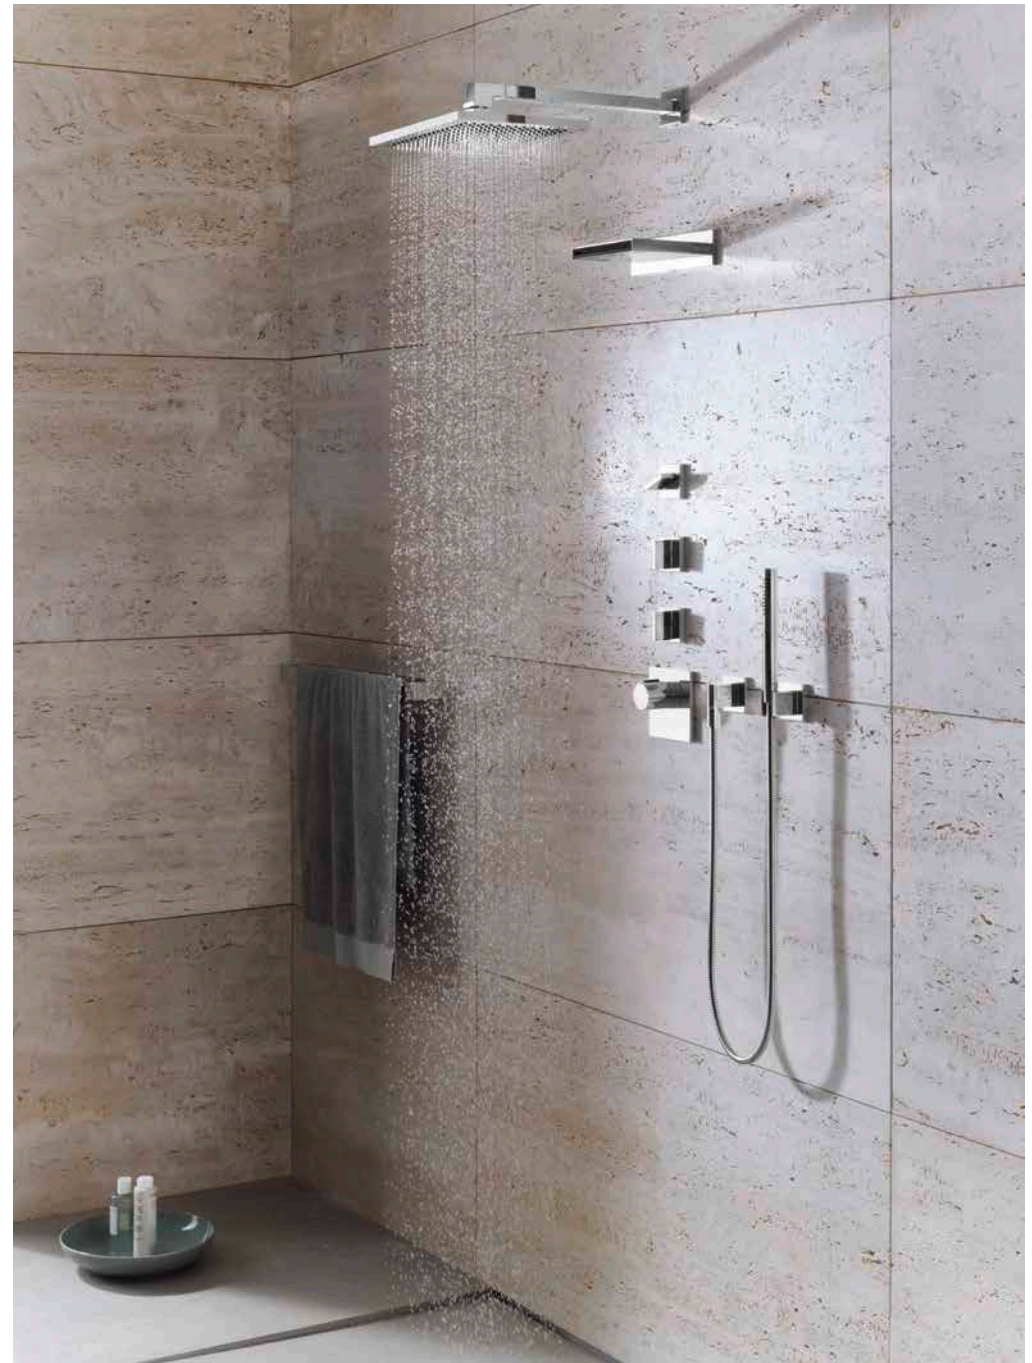

Rain showers

Enjoy the feeling of a natural shower of rain in your own bathroom with our luxury rain showers.

Dornbracht provides a variety of rain showers that harmonise perfectly with the design and well-being concept of your bathroom. From a simple rain shower to wellness applications that can make a lasting contribution to your well-being.