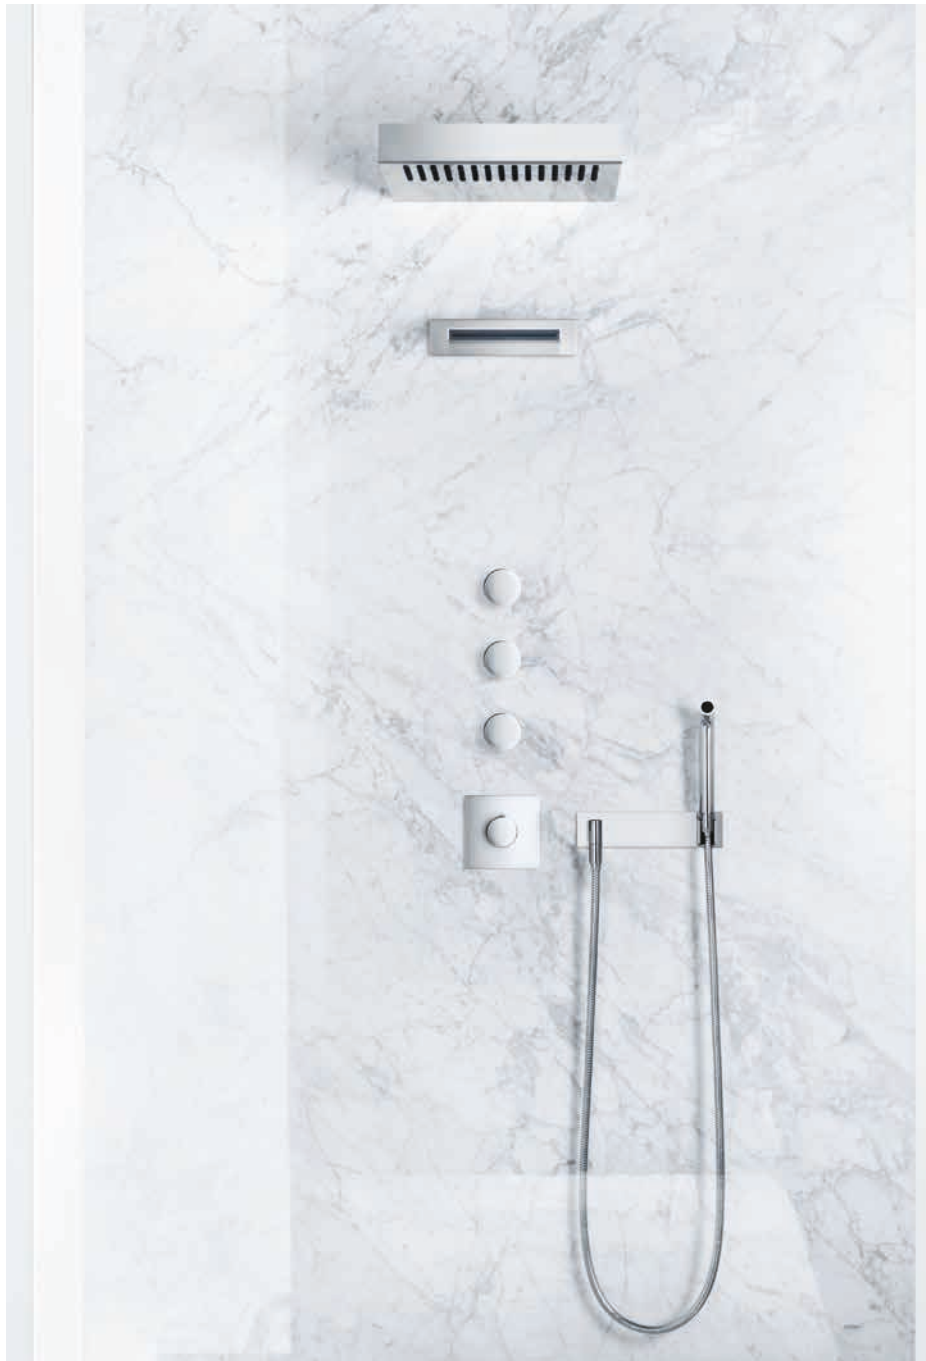

Rainshower solution

Description	pc	Article
JUST RAIN Rain shower with wall fixing	1	41 550 979-85
Concealed wall elbow	1	35 085 970 90
WATER SHEET Cascade spout for wall mounting	1	13 415 979-00
Concealed wall elbow	1	35 085 970 90
Affusion pipe with cover plate	1	27 838 979-00
Concealed wall elbow	1	35 085 970 90
xTOOL Concealed thermostat without volume control 3/4"	1	36 503 780-00
Wall valve clockwise closing 1/2"	3	36 607 740-00
xTOOL Concealed thermostat module with 3 valves 3/4"	1	35 531 970 90
Total polished chrome		
Total platinum matt		

Fits CL.1, IMO