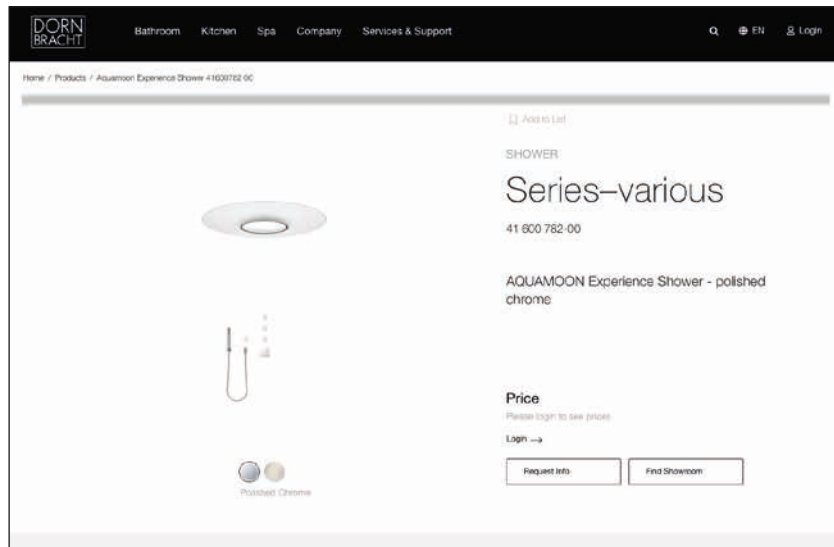

# Aquamoons<sup>ATT</sup>

NEW

Description	pc	Article
AQUAMOON <sup>ATT</sup> Experience Shower	1	41 265 979-00
AQUAMOON <sup>ATT</sup> Miscellaneous package	1	12 330 970 90
AQUAMOON <sup>ATT</sup> Experience Shower	1	35 265 970 90
AQUAMOON <sup>ATT</sup> / SENSORY SKY <sup>ATT</sup> Installation support	1	IS-0001

Total polished chrome

Total platinum matt

**ATTENTION: No discount is given on installation support.**

Further information, along with product information and technical data, can be found at [dornbracht.com](http://dornbracht.com)