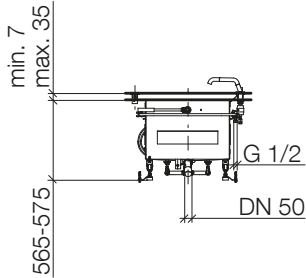

41 250 979

FOOT BATH^{ATT} Foot Spa

polished chrome	41 250 979-00
platinum matt	41 250 979-06

1x foot bath

- undermounted FOOT BATH
- white glazed steel 920 x 750 x 565mm, material thickness 3 mm

1x affusion pipe

- laminar flow

1x WATER FALL with PEARL STREAM

- PEARLSTREAM
- max. flow 8 l/min

1x massage jets

- massage flow
- max. flow 8 l/min

1x electronic pop-up waste and overflow set

1x electronic control elements (SMART TOOLS)

- 2 x display switch control elements with electronic control for water outlet points and scenarios, each 60 x 60 mm
- 2x twist-action control elements with electronic control for temperature and volume, each 60 x 60 mm
- 4x concealed box for fitting into pre-wall installation or in bath/basin rim, hole diameter 35 mm, min. recess depth 139 mm

Required miscellaneous

FOOT BATH / LEG SHOWER^{ATT} Installation support **IS-0003**

- Planning advice
- Concealed rough parts support
- Exposed trim parts support
- Commissioning

ATTENTION: No discount is given on this item.

It is obligatory for technical planning, installation and initial commissioning to be accompanied by a certified system partner or by booking a Dornbracht service package

Recommended miscellaneous

FOOT BATH / LEG SHOWER^{ATT} Maintenance Service **MS-0003**

- regular maintenance by qualified personnel
- updating of the software including introduction to new features
- Increase the lifetime of your system (value preservation)
- **the indicated price is per year. For more information, see the corresponding maintenance contract**

ATTENTION: No discount is given on this item.

dornbracht.com/foot-bath