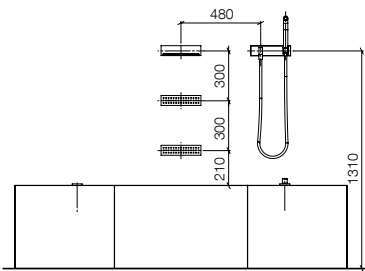

41 321 979

COMFORT SHOWER^{ATT} Flexible Wellness Shower

- exposed trim parts
- **1x BIG RAIN rain panel for ceiling or ceiling substructure installation**
  - head spray 200 x 160mm, 99 nozzles
  - max. flow 16 l/min
- **1x WATER FALL with PEARL STREAM**
  - cascade
  - jet regulator with 36 single jets 216 x 10mm
  - max. flow 12 l/min
- **2x WATER BAR concealed body spray**
  - rain flow
  - max. flow 8 l/min
- **1x affusion pipe with cover plate**
  - laminar flow
  - max. flow 8 l/min
- **6x eVALVE electronic valve for water temperature and volume adjustment**
  - automatic scald protection
- **1x electronic control elements (SMART TOOLS)**
  - 2x twist-action control elements with electronic control for temperature and volume, each 60 x 60 mm
  - 2 x display switch control elements with electronic control for water outlet points and scenarios, each 60 x 60 mm

Polished stainless steel / chrome	41 321 979-83
Brushed stainless steel / platinum matt	41 321 979-89

Required miscellaneous

COMFORT SHOWER^{ATT} Flexible Wellness Shower **35 321 970 90**

- concealed rough parts
- **4x concealed rough parts for eVALVE**
- **1x concealed rough parts for electronic control elements (SMART TOOLS)**
  - 4x concealed box for pre-wall installation mounting
- **2x xGRID installation tracks incl. connection kit**

Required miscellaneous

HORIZONTAL / VERTICAL / COMFORT SHOWER^{ATT} Installation support **IS-0002**

ATTENTION: No discount is given on this item.

It is obligatory for technical planning, installation and initial commissioning to be accompanied by a certified system partner or by booking a Dornbracht service package

Recommended miscellaneous

HORIZONTAL / VERTICAL / COMFORT SHOWER^{ATT} Maintenance Service **MS-0002**

- the indicated price is per year. For more information, see the corresponding maintenance contract
- **ATTENTION: No discount is given on this item.**

Recommended miscellaneous

LEG SHOWER^{ATT} Contrast shower for the legs **41 331 979-00**

- **4x WATER BAR concealed body spray** **41 331 979-06**
- **1x electronic control elements (SMART TOOLS)**
- **Attention: Only in combination with the Comfort shower.**

Recommended miscellaneous

LEG SHOWER^{ATT} Contrast shower for the legs **35 331 970 90**

- concealed rough parts
- **4x WATER BAR wall installation box**
- **1x concealed rough parts for electronic control elements (SMART TOOLS)**
  - 1x concealed box for pre-wall installation mounting
- **3x xGRID installation tracks incl. connection kit**

dornbracht.com/comfort-shower