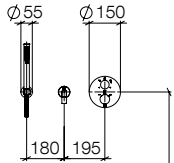

41 600 970

1200

RAINMOON Experience Shower

- exposed trim parts
- **1x rain panel for ceiling installation**
  - Rain panel with 2 different spray modes
  - Aquacircle: circular rain curtain with 72 jets, max. 6,8 l/min
  - Tempest: natural rain with 48 jets, max. 5 l/min
  - Indirect ambient lighting, warm white LED light strip
  - Matt white cover, RAL 9003
  - with anti-scale system

1x hand shower set

- normal flow
- max. flow 6,8 l/min

1 x concealed thermostat with three-function volume control

- temperature control handle with safety limit stop at 38°C

Rain panel cover for adaptation to ceiling colour available in all RAL colours, price and delivery time on request

polished chrome	41 600 970-00
platinum matt	41 600 970-06

Required miscellaneous

RAINMOON Experience Shower

35 600 979 90

- concealed rough parts
- **1x rain panel ceiling installation enclosure**
  - 2 x connector, 3/4" male (mixed water), DN 20
  - 1 x connector, 110-230 V AC power supply

1 x concealed thermostat with pre-seal

- 3x outlet G 1/2"
- 2x inlet G 1/2"

1x concealed wall elbow

Recommended miscellaneous

AQUAMOON / RAINMOON Installation support

IS-0007

- Planning advice
- Concealed rough parts support
- Exposed trim parts support
- Commissioning

ATTENTION: No discount is given on this item.

Recommended miscellaneous

AQUAMOON / RAINMOON Maintenance Service

MS-0007

- regular maintenance by qualified personnel
- Increase the lifetime of your system (value preservation)
- **the indicated price is per year. For more information, see the corresponding maintenance contract**

ATTENTION: No discount is given on this item.

dornbracht.com/rainmoon