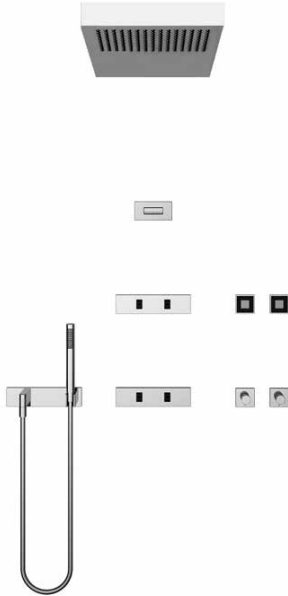

41 290 979

VERTICAL SHOWER^{ATT} Massage Shower

- exposed trim parts
- **1x JUST RAIN rain shower with wall fixing**
  - rain flow
  - max. flow 16 l/min
- **1x WATER CURVE concealed body spray**
  - forceful flat water jet
  - horizontal water jet
  - max. flow 9 l/min
- **1x WATER FAN vertical concealed body spray**
  - forceful flat water jet
  - vertical water jet
  - max. flow 9 l/min
- **1x WATER FAN horizontal concealed body spray**
  - forceful flat water jet
  - horizontal water jet
  - max. flow 9 l/min
- **1x complete hand shower set with cover plate**
  - normal flow
  - max. flow 8 l/min
- **5x eVALVE electronic valve for water temperature and volume adjustment**
  - automatic scald protection
- **1x electronic control elements (SMART TOOLS)**
  - 2x twist-action control elements with electronic control for temperature and volume, each 60 x 60 mm
  - 2 x display switch control elements with electronic control for water outlet points and scenarios, each 60 x 60 mm

Polished stainless steel / chrome	41 290 979-83
Brushed stainless steel / platinum matt	41 290 979-89

Required miscellaneous

VERTICAL SHOWER^{ATT} Massage Shower

35 290 970 90

- concealed rough parts
- **5x concealed rough parts for eVALVE**
- **1x concealed rough parts for electronic control elements (SMART TOOLS)**
  - 4x concealed box for pre-wall installation mounting
- **2x xGRID installation tracks incl. connection kit**

Required miscellaneous

HORIZONTAL / VERTICAL / COMFORT SHOWER^{ATT} Installation support

IS-0002

- Planning advice
- Concealed rough parts support
- Exposed trim parts support
- Commissioning

ATTENTION: No discount is given on this item.

It is obligatory for technical planning, installation and initial commissioning to be accompanied by a certified system partner or by booking a Dornbracht service package

Recommended miscellaneous

HORIZONTAL / VERTICAL / COMFORT SHOWER^{ATT} Maintenance Service

MS-0002

- regular maintenance by qualified personnel
- updating of the software including introduction to new features
- Increase the lifetime of your system (value preservation)
- **the indicated price is per year. For more information, see the corresponding maintenance contract**

ATTENTION: No discount is given on this item.

dornbracht.com/vertical-shower