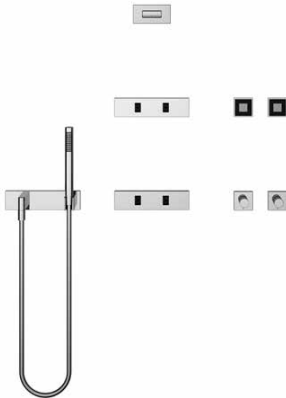

VERTICAL SHOWER^{ATT} Massage Shower

- exposed trim parts
- **1x JUST RAIN rain shower with ceiling fixing**
  - rain flow
  - max. flow 16 l/min
- **1x WATER CURVE concealed body spray**
  - forceful flat water jet
  - horizontal water jet
  - max. flow 9 l/min
- **1x WATER FAN vertical concealed body spray**
  - forceful flat water jet
  - vertical water jet
  - max. flow 9 l/min
- **1x WATER FAN horizontal concealed body spray**
  - forceful flat water jet
  - horizontal water jet
  - max. flow 9 l/min
- **1x complete hand shower set with cover plate**
  - normal flow
  - max. flow 8 l/min
- **5x eVALVE electronic valve for water temperature and volume adjustment**
  - automatic scald protection
- **1x electronic control elements (SMART TOOLS)**
  - 2x twist-action control elements with electronic control for temperature and volume, each 60 x 60 mm
  - 2 x display switch control elements with electronic control for water outlet points and scenarios, each 60 x 60 mm

Polished stainless steel / chrome	41 291 979-83
Brushed stainless steel / platinum matt	41 291 979-89

Required miscellaneous

VERTICAL SHOWER^{ATT} Massage Shower 35 291 970 90

- concealed rough parts
- **5x concealed rough parts for eVALVE**
- **1x concealed rough parts for electronic control elements (SMART TOOLS)**
  - 4x concealed box for pre-wall installation mounting
- **3x xGRID installation tracks incl. connection kit**

Required miscellaneous

HORIZONTAL / VERTICAL / COMFORT SHOWER^{ATT} Installation support IS-0002

1. Planning advice
   - Concealed rough parts support
   - Exposed trim parts support
   - Commissioning
2. **ATTENTION: No discount is given on this item.**
3. **It is obligatory for technical planning, installation and initial commissioning to be accompanied by a certified system partner or by booking a Dornbracht service package**

Recommended miscellaneous

HORIZONTAL / VERTICAL / COMFORT SHOWER^{ATT} Maintenance Service MS-0002

1. regular maintenance by qualified personnel
   - updating of the software including introduction to new features
   - Increase the lifetime of your system (value preservation)
   - **the indicated price is per year. For more information, see the corresponding maintenance contract**
2. **ATTENTION: No discount is given on this item.**

dornbracht.com/vertical-shower