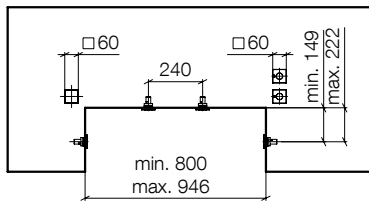

41 333 979

LEG SHOWER^{ATT} Contrast shower for the legs

- exposed trim parts

polished chrome **41 333 979-00**

4x WATER BAR concealed body spray

- rain flow

platinum matt **41 333 979-06**

2x eVALVE electronic valve for water temperature and volume adjustment

- automatic scald protection

1x electronic control elements (SMART TOOLS)

- 2x twist-action control elements with electronic control for temperature and volume, each 60 x 60 mm
- 1 x display switch control element with electronic control for water outlet points and scenarios, each 60 x 60 mm

Attention: Not in combination with the Leg shower.

Required miscellaneous

LEG SHOWER^{ATT} Contrast shower for the legs

35 333 970 90

- concealed rough parts

4x WATER BAR wall installation box

- 1x 1/2" connection angle

1x concealed rough parts for electronic control elements (SMART TOOLS)

- 3x concealed box for fitting into pre-wall installation (hole diameter 56 mm) or in bath/basin rim (hole diameter 35 mm), min. recess depth 139 - 164 mm

3x xGRID installation tracks incl. connection kit

Required miscellaneous

FOOT BATH / LEG SHOWER^{ATT} Installation support

IS-0003

- Planning advice
- Concealed rough parts support
- Exposed trim parts support
- Commissioning

ATTENTION: No discount is given on this item.

It is obligatory for technical planning, installation and initial commissioning to be accompanied by a certified system partner or by booking a Dornbracht service package

Recommended miscellaneous

FOOT BATH / LEG SHOWER^{ATT} Maintenance Service

MS-0003

- regular maintenance by qualified personnel
- updating of the software including introduction to new features
- Increase the lifetime of your system (value preservation)
- **the indicated price is per year. For more information, see the corresponding maintenance contract**

ATTENTION: No discount is given on this item.

dornbracht.com/leg-shower