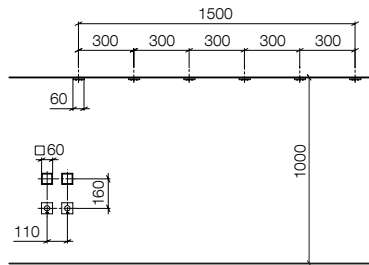

41 287 979

HORIZONTAL SHOWER^{ATT} Massage Shower

- exposed trim parts

6x WATER BAR concealed body spray

- rain flow
- max. flow 8 l/min

6x eVALVE electronic valve for water temperature and volume adjustment

- automatic scald protection

1x electronic control elements (SMART TOOLS)

- 2 x display switch control elements with electronic control for water outlet points and scenarios, each 60 x 60 mm
- 2x twist-action control elements with electronic control for temperature and volume, each 60 x 60 mm

polished chrome	41 287 979-00
platinum matt	41 287 979-06

Required miscellaneous

HORIZONTAL SHOWER^{ATT} Massage Shower

35 287 970 90

- concealed rough parts

6x concealed rough parts for eVALVE

1x concealed rough parts for electronic control elements (SMART TOOLS)

- 4x concealed box for pre-wall installation mounting

2x xGRID installation tracks incl. connection kit

Required miscellaneous

HORIZONTAL / VERTICAL / COMFORT SHOWER^{ATT} Installation support

IS-0002

- Planning advice
- Concealed rough parts support
- Exposed trim parts support
- Commissioning

ATTENTION: No discount is given on this item.

It is obligatory for technical planning, installation and initial commissioning to be accompanied by a certified system partner or by booking a Dornbracht service package

Recommended miscellaneous

HORIZONTAL / VERTICAL / COMFORT SHOWER^{ATT} Maintenance Service

MS-0002

- regular maintenance by qualified personnel
- updating of the software including introduction to new features
- Increase the lifetime of your system (value preservation)
- **the indicated price is per year. For more information, see the corresponding maintenance contract**

ATTENTION: No discount is given on this item.

dornbracht.com/horizontal-shower