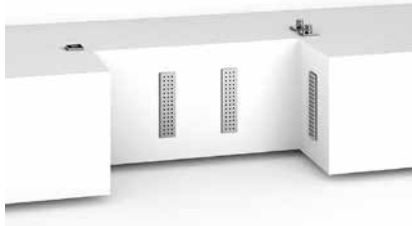

41 333 979

LEG SHOWER^{ATT} Contrast shower for the legs

- exposed trim parts

polished chrome **41 333 979-00**

4x WATER BAR concealed body spray

- rain flow

platinum matt **41 333 979-06**

2x eVALVE electronic valve for water temperature and volume adjustment

- automatic scald protection

1x electronic control elements (SMART TOOLS)

- 2x twist-action control elements with electronic control for temperature and volume, each 60 x 60 mm
- 1 x display switch control element with electronic control for water outlet points and scenarios, each 60 x 60 mm

Attention: Not in combination with the Leg shower.

Required miscellaneous

LEG SHOWER^{ATT} Contrast shower for the legs

35 333 970 90

- concealed rough parts

4x WATER BAR wall installation box

- 1x 1/2" connection angle

1x concealed rough parts for electronic control elements (SMART TOOLS)

- 3x concealed box for fitting into pre-wall installation (hole diameter 56 mm) or in bath/basin rim (hole diameter 35 mm), min. recess depth 139 - 164 mm

3x xGRID installation tracks incl. connection kit

Required miscellaneous

FOOT BATH / LEG SHOWER^{ATT} Installation support

IS-0003

- Planning advice
- Concealed rough parts support
- Exposed trim parts support
- Commissioning

ATTENTION: No discount is given on this item.

It is obligatory for technical planning, installation and initial commissioning to be accompanied by a certified system partner or by booking a Dornbracht service package

Recommended miscellaneous

FOOT BATH / LEG SHOWER^{ATT} Maintenance Service

MS-0003

- regular maintenance by qualified personnel
- updating of the software including introduction to new features
- Increase the lifetime of your system (value preservation)
- **the indicated price is per year. For more information, see the corresponding maintenance contract**

ATTENTION: No discount is given on this item.

dornbracht.com/leg-shower