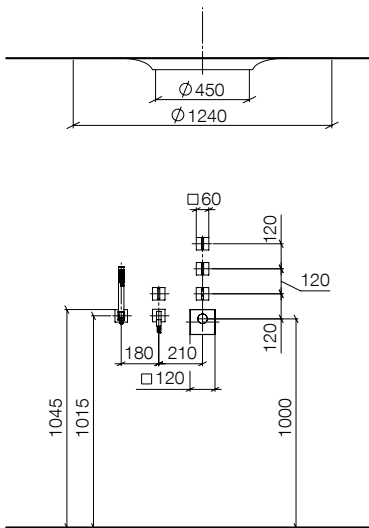

41 600 782

AQUAMOON Experience Shower

- exposed trim parts
- **1x rain panel for ceiling installation**
- Shower module with 3 different flow modes
- Aquacircle: circular rain curtain with 72 jets, max. 12 l/min
- Tempest: natural rain with 48 jets, max. 10 l/min
- Queen's Collar: rounded cascade, max. 23 l/min
- Indirect ambient lighting, warm white LED light strip
- Matt white cover, RAL 9003
- with anti-scale system

1x hand shower set

- normal flow
- max. flow 7,6 l/min

1 x xTool thermostat module with 4 valves

- temperature control handle with safety limit stop at 38°C

Rain panel cover for adaptation to ceiling colour available in all RAL colours, price and delivery time on request

polished chrome	41 600 782-00
platinum matt	41 600 782-06

Required miscellaneous

AQUAMOON Experience Shower

35 600 970 90

- concealed rough parts
- **1x rain panel ceiling installation enclosure**
- 3 x connector, 3/4" male (mixed water), DN 20
- 1 x connector, 110-230 V AC power supply
- **1 x xTool concealed thermostat module with 3 valves**
- 2x female thread 3/4" connections
- **1 x concealed valve, 1/2" clockwise closing**
- female thread 1/2" connection
- **1x concealed wall elbow**

Recommended miscellaneous

AQUAMOON / RAINMOON Installation support

IS-0007

- Planning advice
- Concealed rough parts support
- Exposed trim parts support
- Commissioning

ATTENTION: No discount is given on this item.

Recommended miscellaneous

AQUAMOON / RAINMOON Maintenance Service

MS-0007

- regular maintenance by qualified personnel
- Increase the lifetime of your system (value preservation)
- **the indicated price is per year. For more information, see the corresponding maintenance contract**

ATTENTION: No discount is given on this item.

dornbracht.com/aquamoon