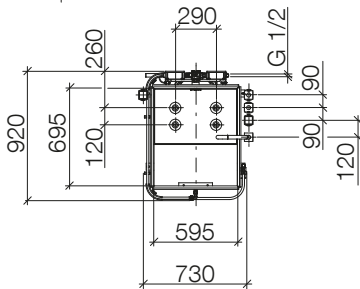

41 250 979

FOOT BATH^{ATT} Foot Spa

polished chrome	41 250 979-00
platinum matt	41 250 979-06

1x foot bath

- undermounted FOOT BATH
- white glazed steel 920 x 750 x 565mm, material thickness 3 mm

1x affusion pipe

- laminar flow

1x WATER FALL with PEARL STREAM

- PEARLSTREAM
- max. flow 8 l/min

1x massage jets

- massage flow
- max. flow 8 l/min

1x electronic pop-up waste and overflow set

1x electronic control elements (SMART TOOLS)

- 2 x display switch control elements with electronic control for water outlet points and scenarios, each 60 x 60 mm
- 2x twist-action control elements with electronic control for temperature and volume, each 60 x 60 mm
- 4x concealed box for fitting into pre-wall installation or in bath/basin rim, hole diameter 35 mm, min. recess depth 139 mm

Required miscellaneous

FOOT BATH / LEG SHOWER^{ATT} Installation support **IS-0003**

- Planning advice
- Concealed rough parts support
- Exposed trim parts support
- Commissioning

ATTENTION: No discount is given on this item.

It is obligatory for technical planning, installation and initial commissioning to be accompanied by a certified system partner or by booking a Dornbracht service package

Recommended miscellaneous

FOOT BATH / LEG SHOWER^{ATT} Maintenance Service **MS-0003**

- regular maintenance by qualified personnel
- updating of the software including introduction to new features
- Increase the lifetime of your system (value preservation)
- **the indicated price is per year. For more information, see the corresponding maintenance contract**

ATTENTION: No discount is given on this item.

dornbracht.com/foot-bath