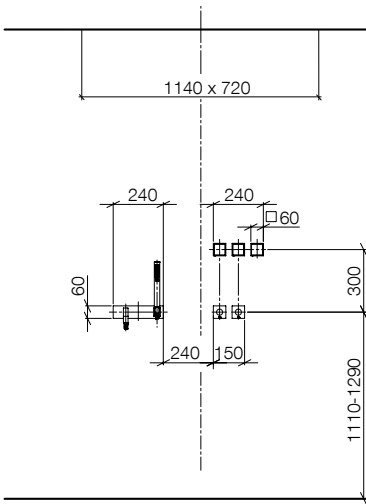

41 260 979

SENSORY SKY^{ATT} Luxury Shower

- exposed trim parts

1x rain panel for ceiling installation

- head spray 200 x 120 mm, 68 jets
- body spray 360 x 280mm, 142 nozzles
- rain curtain 720 x 540mm, 124 nozzles
- cold-water mist nozzle 40 x 40 mm, 9 jets
- shower zone lighting, 4 x RGBW LED spots
- ambient lighting, 4 x RGB LED light strips

1x complete hand shower set with cover plate

- normal flow
- max. flow 8 l/min

4x eVALVE electronic valve for water temperature and volume adjustment

- automatic scald protection

1x electronic control elements (SMART TOOLS)

- 2x twist-action control elements with electronic control for temperature and volume, each 60 x 60 mm
- 3x display switch control elements with electronic control for rain modes, complete hand shower set, cold-water mist, choreographies, fragrance and light, each 60 x 60 mm

1x fragrance system

Brightly polished stainless steel / chrome

41 260 979-88

Brushed stainless steel / platinum matt

41 260 979-89

Required miscellaneous

SENSORY SKY^{ATT} Luxury Shower

35 260 970 90

- concealed rough parts

1x rain panel ceiling installation enclosure

- 2x supply connection 1/2" female thread (cold/hot), DN 15
- 1x concealed rough parts for eVALVE
- 1/2" female connector (hot/cold), DN 15

1x concealed rough parts for electronic control elements (SMART TOOLS)

- 5x concealed box for pre-wall installation mounting

Required miscellaneous

AQUAMOON^{ATT} / SENSORY SKY^{ATT} Installation support

IS-0001

- Planning advice
- Concealed rough parts support
- Exposed trim parts support
- Commissioning

ATTENTION: No discount is given on this item.

It is obligatory for technical planning, installation and initial commissioning to be accompanied by a certified system partner or by booking a Dornbracht service package

Recommended miscellaneous

AQUAMOON^{ATT} / SENSORY SKY^{ATT} Maintenance Service

MS-0001

- regular maintenance by qualified personnel
- updating of the software including introduction to new features
- Increase the lifetime of your system (value preservation)
- **the indicated price is per year. For more information, see the corresponding maintenance contract**

ATTENTION: No discount is given on this item.

dornbracht.com/sensory-sky