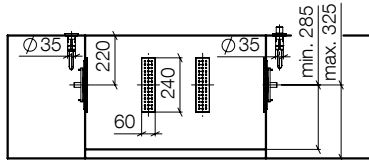

41 333 979

LEG SHOWER^{ATT} Contrast shower for the legs

- exposed trim parts

polished chrome **41 333 979-00**

4x WATER BAR concealed body spray

- rain flow

platinum matt **41 333 979-06**

2x eVALVE electronic valve for water temperature and volume adjustment

- automatic scald protection

1x electronic control elements (SMART TOOLS)

- 2x twist-action control elements with electronic control for temperature and volume, each 60 x 60 mm
- 1 x display switch control element with electronic control for water outlet points and scenarios, each 60 x 60 mm

Attention: Not in combination with the Leg shower.

Required miscellaneous

LEG SHOWER^{ATT} Contrast shower for the legs

35 333 970 90

- concealed rough parts

4x WATER BAR wall installation box

- 1x 1/2" connection angle

1x concealed rough parts for electronic control elements (SMART TOOLS)

- 3x concealed box for fitting into pre-wall installation (hole diameter 56 mm) or in bath/basin rim (hole diameter 35 mm), min. recess depth 139 - 164 mm

3x xGRID installation tracks incl. connection kit

Required miscellaneous

FOOT BATH / LEG SHOWER^{ATT} Installation support

IS-0003

- Planning advice
- Concealed rough parts support
- Exposed trim parts support
- Commissioning

ATTENTION: No discount is given on this item.

It is obligatory for technical planning, installation and initial commissioning to be accompanied by a certified system partner or by booking a Dornbracht service package

Recommended miscellaneous

FOOT BATH / LEG SHOWER^{ATT} Maintenance Service

MS-0003

- regular maintenance by qualified personnel
- updating of the software including introduction to new features
- Increase the lifetime of your system (value preservation)
- **the indicated price is per year. For more information, see the corresponding maintenance contract**

ATTENTION: No discount is given on this item.

dornbracht.com/leg-shower