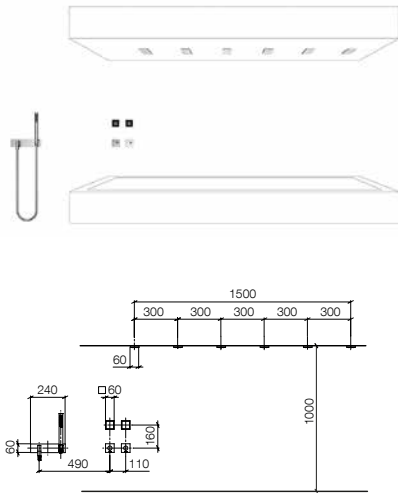

HORIZONTAL SHOWER^{ATT} Massage Shower

- exposed trim parts

6x WATER BAR concealed body spray

- rain flow
- max. flow 8 l/min

1x complete hand shower set with cover plate

- normal flow
- max. flow 8 l/min

7x eVALVE electronic valve for water temperature and volume adjustment

- automatic scald protection

1x electronic control elements (SMART TOOLS)

- 2x twist-action control elements with electronic control for temperature and volume, each 60 x 60 mm
- 2 x display switch control elements with electronic control for water outlet points and scenarios, each 60 x 60 mm

polished chrome

41 288 979-00

platinum matt

41 288 979-06

Required miscellaneous

HORIZONTAL SHOWER^{ATT} Massage Shower

35 288 970 90

- concealed rough parts

7x eVALVE electronic valve for water temperature and volume adjustment

1x concealed rough parts for electronic control elements (SMART TOOLS)

- 4x concealed box for pre-wall installation mounting

2x xGRID installation tracks incl. connection kit

Required miscellaneous

HORIZONTAL / VERTICAL / COMFORT SHOWER^{ATT} Installation support

IS-0002

- Planning advice
- Concealed rough parts support
- Exposed trim parts support
- Commissioning

ATTENTION: No discount is given on this item.

It is obligatory for technical planning, installation and initial commissioning to be accompanied by a certified system partner or by booking a Dornbracht service package

Recommended miscellaneous

HORIZONTAL / VERTICAL / COMFORT SHOWER^{ATT} Maintenance Service

MS-0002

- regular maintenance by qualified personnel
- updating of the software including introduction to new features
- Increase the lifetime of your system (value preservation)
- **the indicated price is per year. For more information, see the corresponding maintenance contract**

ATTENTION: No discount is given on this item.

dornbracht.com/horizontal-shower