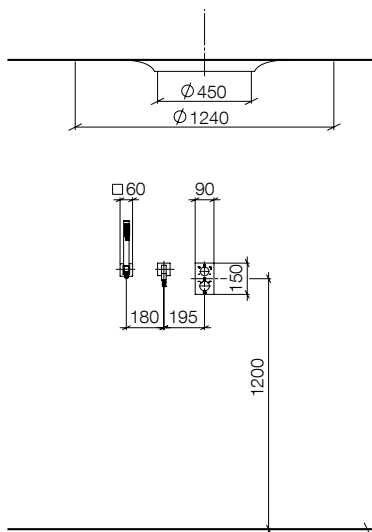

41 600 979

RAINMOON Experience Shower

- exposed trim parts
- **1x rain panel for ceiling installation**
- Rain panel with 2 different spray modes
- Aquacircle: circular rain curtain with 72 jets, max. 6,8 l/min
- Tempest: natural rain with 48 jets, max. 5 l/min
- Indirect ambient lighting, warm white LED light strip
- Matt white cover, RAL 9003
- with anti-scale system

1x hand shower set

- normal flow
- max. flow 6,8 l/min

1 x concealed thermostat with three-function volume control

- temperature control handle with safety limit stop at 38°C

Rain panel cover for adaptation to ceiling colour available in all RAL colours, price and delivery time on request

polished chrome	41 600 979-00
platinum matt	41 600 979-06

Required miscellaneous

RAINMOON Experience Shower

35 600 979 90

- concealed rough parts
- **1x rain panel ceiling installation enclosure**
- 2 x connector, 3/4" male (mixed water), DN 20
- 1 x connector, 110-230 V AC power supply

1 x concealed thermostat with pre-seal

- 3x outlet G 1/2"
- 2x inlet G 1/2"

1x concealed wall elbow

Recommended miscellaneous

AQUAMOON / RAINMOON Installation support

IS-0007

- Planning advice
- Concealed rough parts support
- Exposed trim parts support
- Commissioning

ATTENTION: No discount is given on this item.

Recommended miscellaneous

AQUAMOON / RAINMOON Maintenance Service

MS-0007

- regular maintenance by qualified personnel
- Increase the lifetime of your system (value preservation)
- **the indicated price is per year. For more information, see the corresponding maintenance contract**

ATTENTION: No discount is given on this item.

dornbracht.com/rainmoon