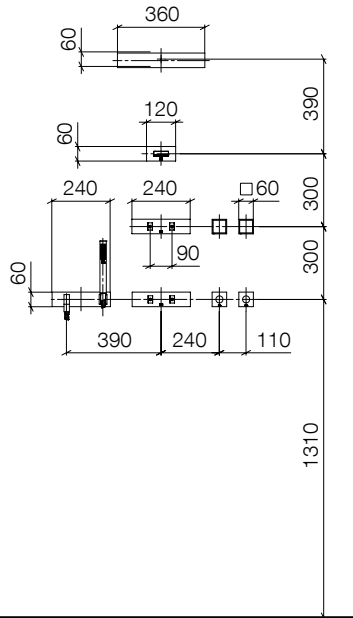

41 290 979

VERTICAL SHOWER^{ATT} Massage Shower

- exposed trim parts
- **1x JUST RAIN rain shower with wall fixing**
  - rain flow
  - max. flow 16 l/min
- **1x WATER CURVE concealed body spray**
  - forceful flat water jet
  - horizontal water jet
  - max. flow 9 l/min
- **1x WATER FAN vertical concealed body spray**
  - forceful flat water jet
  - vertical water jet
  - max. flow 9 l/min
- **1x WATER FAN horizontal concealed body spray**
  - forceful flat water jet
  - horizontal water jet
  - max. flow 9 l/min
- **1x complete hand shower set with cover plate**
  - normal flow
  - max. flow 8 l/min
- **5x eVALVE electronic valve for water temperature and volume adjustment**
  - automatic scald protection
- **1x electronic control elements (SMART TOOLS)**
  - 2x twist-action control elements with electronic control for temperature and volume, each 60 x 60 mm
  - 2 x display switch control elements with electronic control for water outlet points and scenarios, each 60 x 60 mm

Polished stainless steel / chrome	41 290 979-83
Brushed stainless steel / platinum matt	41 290 979-89

Required miscellaneous

VERTICAL SHOWER^{ATT} Massage Shower

35 290 970 90

- concealed rough parts
- **5x concealed rough parts for eVALVE**
- **1x concealed rough parts for electronic control elements (SMART TOOLS)**
  - 4x concealed box for pre-wall installation mounting
- **2x xGRID installation tracks incl. connection kit**

Required miscellaneous

HORIZONTAL / VERTICAL / COMFORT SHOWER^{ATT} Installation support

IS-0002

- Planning advice
- Concealed rough parts support
- Exposed trim parts support
- Commissioning

ATTENTION: No discount is given on this item.

It is obligatory for technical planning, installation and initial commissioning to be accompanied by a certified system partner or by booking a Dornbracht service package

Recommended miscellaneous

HORIZONTAL / VERTICAL / COMFORT SHOWER^{ATT} Maintenance Service

MS-0002

- regular maintenance by qualified personnel
- updating of the software including introduction to new features
- Increase the lifetime of your system (value preservation)
- **the indicated price is per year. For more information, see the corresponding maintenance contract**

ATTENTION: No discount is given on this item.

dornbracht.com/vertical-shower