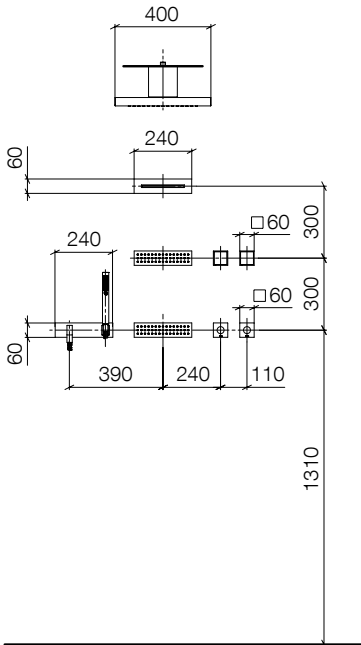

ATTENTION: No discount is given on this item.

dornbracht.com/vertical-shower

VERTICAL SHOWER^{ATT} Massage Shower

- exposed trim parts
- 1x JUST RAIN rain shower with ceiling fixing**
 - rain flow
 - max. flow 16 l/min
- 1x WATER SHEET 1/2" cascade spout for wall mounting**
 - cascade
 - max. flow 16 l/min
- 2x WATER BAR concealed body spray**
 - max. flow 8 l/min
- 1x complete hand shower set with cover plate**
 - normal flow
 - max. flow 8 l/min
- 5x eVALVE electronic valve for water temperature and volume adjustment**
 - automatic scald protection
- 1x electronic control elements (SMART TOOLS)**
 - 2x twist-action control elements with electronic control for temperature and volume, each 60 x 60 mm
 - 2 x display switch control elements with electronic control for water outlet points and scenarios, each 60 x 60 mm