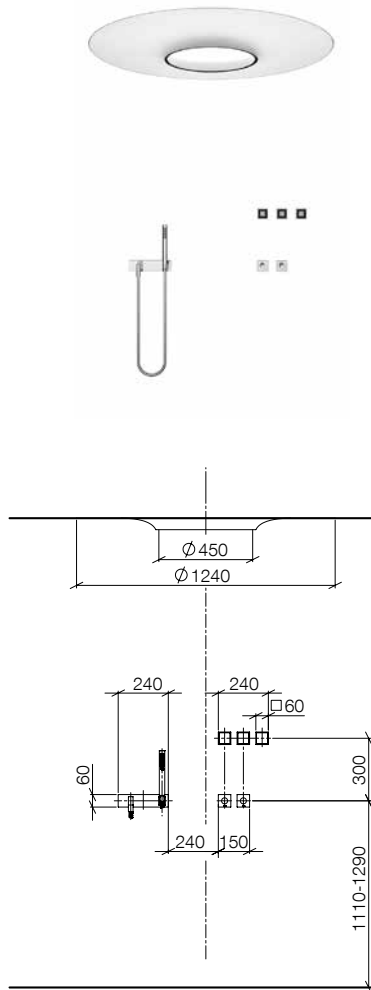

41 265 979

AQUAMOON^{ATT} Experience Shower

- exposed trim parts
- **1x rain panel for ceiling installation**
- Shower module with 3 different flow modes
- Aquacircle: circular rain curtain with 72 jets, max. 12 l/min
- Tempest: natural rain with 48 jets, max. 10 l/min
- Queen's Collar: rounded cascade, max. 25 l/min
- Indirect ambient lighting, RGBW LED light strip
- Matt white cover, RAL 9003
- with anti-scale system

1x hand shower set

- normal flow
- max. flow 8 l/min

3x eVALVE electronic valve for water temperature and volume adjustment

- automatic scald protection

1x electronic control elements (SMART TOOLS)

- 2x twist-action control elements with electronic control for temperature and volume, each 60 x 60 mm
- 3x display switch control elements with electronic control for rain modes, complete hand shower set, choreographies, light choreographer, ambient lighting, each 60 x 60 mm

1x fragrance system

Rain panel cover for adaptation to ceiling colour available in all RAL colours, price and delivery time on request

polished chrome	41 265 979-00
platinum matt	41 265 979-06

Required miscellaneous

AQUAMOON^{ATT} Experience Shower

35 265 970 90

- concealed rough parts

1x rain panel ceiling installation enclosure

- 2x male thread 1/2" connection, (cold / warm), DN 20
- 1x concealed rough parts for eVALVE
- 1/2" female connector (hot/cold), DN 15

1x concealed rough parts for electronic control elements (SMART TOOLS)

- 5x concealed box for pre-wall installation mounting
- min. recess depth for SMART TOOLS, 139 - 164 mm, hole diameter 56 mm

Required miscellaneous

AQUAMOON^{ATT} / SENSORY SKY^{ATT} Installation support

IS-0001

- Planning advice
- Concealed rough parts support
- Exposed trim parts support
- Commissioning

ATTENTION: No discount is given on this item.

It is obligatory for technical planning, installation and initial commissioning to be accompanied by a certified system partner or by booking a Dornbracht service package

Recommended miscellaneous

AQUAMOON^{ATT} Miscellaneous package

12 330 970 90

- Embrace: rounded cascade, max. 60 l/min

2x eVALVE electronic valve for water temperature and volume adjustment

Recommended miscellaneous

AQUAMOON^{ATT} / SENSORY SKY^{ATT} Maintenance Service

MS-0001

- regular maintenance by qualified personnel
- updating of the software including introduction to new features
- Increase the lifetime of your system (value preservation)
- **the indicated price is per year. For more information, see the corresponding maintenance contract**

ATTENTION: No discount is given on this item.

dornbracht.com/aquamoon