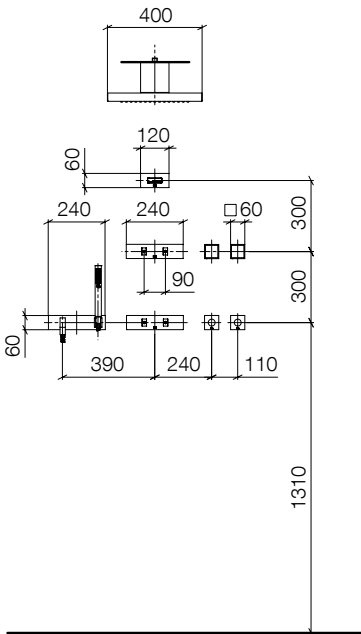

VERTICAL SHOWER^{ATT} Massage Shower

- exposed trim parts
- **1x JUST RAIN rain shower with ceiling fixing**
  - rain flow
  - max. flow 16 l/min
- **1x WATER CURVE concealed body spray**
  - forceful flat water jet
  - horizontal water jet
  - max. flow 9 l/min
- **1x WATER FAN vertical concealed body spray**
  - forceful flat water jet
  - vertical water jet
  - max. flow 9 l/min
- **1x WATER FAN horizontal concealed body spray**
  - forceful flat water jet
  - horizontal water jet
  - max. flow 9 l/min
- **1x complete hand shower set with cover plate**
  - normal flow
  - max. flow 8 l/min
- **5x eVALVE electronic valve for water temperature and volume adjustment**
  - automatic scald protection
- **1x electronic control elements (SMART TOOLS)**
  - 2x twist-action control elements with electronic control for temperature and volume, each 60 x 60 mm
  - 2 x display switch control elements with electronic control for water outlet points and scenarios, each 60 x 60 mm

Polished stainless steel / chrome	41 291 979-83
Brushed stainless steel / platinum matt	41 291 979-89

Required miscellaneous

VERTICAL SHOWER^{ATT} Massage Shower 35 291 970 90

- concealed rough parts
- **5x concealed rough parts for eVALVE**
- **1x concealed rough parts for electronic control elements (SMART TOOLS)**
  - 4x concealed box for pre-wall installation mounting
- **3x xGRID installation tracks incl. connection kit**

Required miscellaneous

HORIZONTAL / VERTICAL / COMFORT SHOWER^{ATT} Installation support IS-0002

1. Planning advice
   - Concealed rough parts support
   - Exposed trim parts support
   - Commissioning
2. **ATTENTION: No discount is given on this item.**
3. **It is obligatory for technical planning, installation and initial commissioning to be accompanied by a certified system partner or by booking a Dornbracht service package**

Recommended miscellaneous

HORIZONTAL / VERTICAL / COMFORT SHOWER^{ATT} Maintenance Service MS-0002

1. regular maintenance by qualified personnel
   - updating of the software including introduction to new features
   - Increase the lifetime of your system (value preservation)
   - **the indicated price is per year. For more information, see the corresponding maintenance contract**
2. **ATTENTION: No discount is given on this item.**

dornbracht.com/vertical-shower