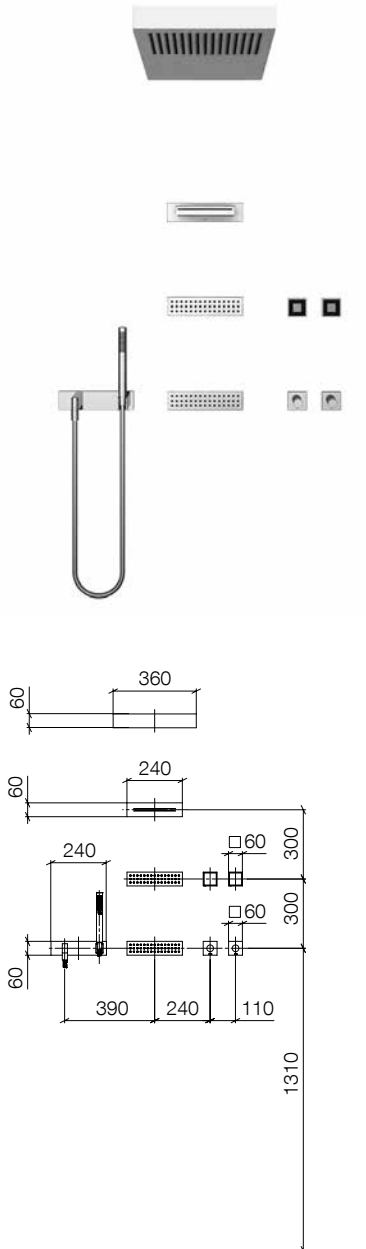

41 282 979

VERTICAL SHOWER^{ATT} Massage Shower

- exposed trim parts
- **1x JUST RAIN rain shower with wall fixing**
  - rain flow
  - max. flow 16 l/min
- **1x WATER SHEET 1/2" cascade spout for wall mounting**
  - cascade
  - max. flow 16 l/min
- **2x WATER BAR concealed body spray**
  - max. flow 8 l/min
- **1x complete hand shower set with cover plate**
  - normal flow
  - max. flow 8 l/min
- **5x eVALVE electronic valve for water temperature and volume adjustment**
  - automatic scald protection
- **1x electronic control elements (SMART TOOLS)**
  - 2x twist-action control elements with electronic control for temperature and volume, each 60 x 60 mm
  - 2 x display switch control elements with electronic control for water outlet points and scenarios, each 60 x 60 mm

Polished stainless steel / chrome	41 282 979-83
Brushed stainless steel / platinum matt	41 282 979-89

Required miscellaneous

VERTICAL SHOWER^{ATT} Massage Shower

35 282 970 90

- concealed rough parts
- **5x concealed rough parts for eVALVE**
- **1x concealed rough parts for electronic control elements (SMART TOOLS)**
  - 4x concealed box for pre-wall installation mounting
- **4x xGRID installation tracks incl. connection kit**

Required miscellaneous

HORIZONTAL / VERTICAL / COMFORT SHOWER^{ATT} Installation support

IS-0002

- Planning advice
- Concealed rough parts support
- Exposed trim parts support
- Commissioning

ATTENTION: No discount is given on this item.

It is obligatory for technical planning, installation and initial commissioning to be accompanied by a certified system partner or by booking a Dornbracht service package

Recommended miscellaneous

HORIZONTAL / VERTICAL / COMFORT SHOWER^{ATT} Maintenance Service

MS-0002

- regular maintenance by qualified personnel
- updating of the software including introduction to new features
- Increase the lifetime of your system (value preservation)
- **the indicated price is per year. For more information, see the corresponding maintenance contract**

ATTENTION: No discount is given on this item.

dornbracht.com/vertical-shower