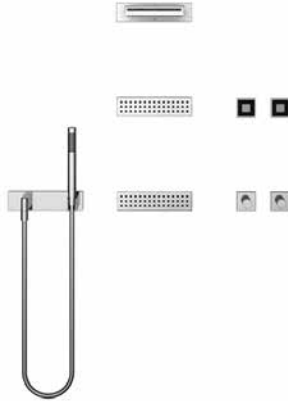

VERTICAL SHOWER^{ATT} Massage Shower

- exposed trim parts
- **1x JUST RAIN rain shower with ceiling fixing**
  - rain flow
  - max. flow 16 l/min
- **1x WATER SHEET 1/2" cascade spout for wall mounting**
  - cascade
  - max. flow 16 l/min
- **2x WATER BAR concealed body spray**
  - max. flow 8 l/min
- **1x complete hand shower set with cover plate**
  - normal flow
  - max. flow 8 l/min
- **5x eVALVE electronic valve for water temperature and volume adjustment**
  - automatic scald protection
- **1x electronic control elements (SMART TOOLS)**
  - 2x twist-action control elements with electronic control for temperature and volume, each 60 x 60 mm
  - 2 x display switch control elements with electronic control for water outlet points and scenarios, each 60 x 60 mm

Polished stainless steel / chrome	41 283 979-83
Brushed stainless steel / platinum matt	41 283 979-89

Required miscellaneous

VERTICAL SHOWER^{ATT} Massage Shower

35 283 970 90

- concealed rough parts
- **5x concealed rough parts for eVALVE**
- **1x concealed rough parts for electronic control elements (SMART TOOLS)**
  - 4x concealed box for pre-wall installation mounting
- **3x xGRID installation tracks incl. connection kit**

Required miscellaneous

HORIZONTAL / VERTICAL / COMFORT SHOWER^{ATT} Installation support

IS-0002

- Planning advice
- Concealed rough parts support
- Exposed trim parts support
- Commissioning

ATTENTION: No discount is given on this item.
It is obligatory for technical planning, installation and initial commissioning to be accompanied by a certified system partner or by booking a Dornbracht service package

Recommended miscellaneous

HORIZONTAL / VERTICAL / COMFORT SHOWER^{ATT} Maintenance Service

MS-0002

1. regular maintenance by qualified personnel
   - updating of the software including introduction to new features
   - Increase the lifetime of your system (value preservation)
   - **the indicated price is per year. For more information, see the corresponding maintenance contract**
2. **ATTENTION: No discount is given on this item.**

dornbracht.com/vertical-shower