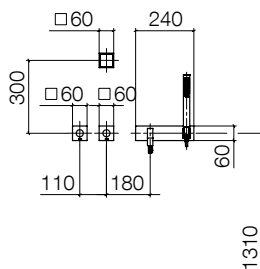

eUNIT SHOWER^{ATT} Installation support

IS-0004

- Planning advice
- Concealed rough parts support
- Exposed trim parts support
- Commissioning

ATTENTION: No discount is given on this item.

It is obligatory for technical planning, installation and initial commissioning to be accompanied by a certified system partner or by booking a Dornbracht service package

dornbracht.com/eunit-shower