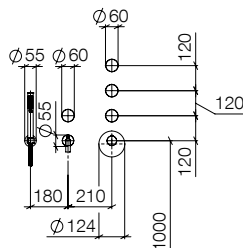

41 600 740

AQUAMOON Experience Shower

- exposed trim parts
- **1x rain panel for ceiling installation**
- Shower module with 3 different flow modes
- Aquacircle: circular rain curtain with 72 jets, max. 12 l/min
- Tempest: natural rain with 48 jets, max. 10 l/min
- Queen's Collar: rounded cascade, max. 23 l/min
- Indirect ambient lighting, warm white LED light strip
- Matt white cover, RAL 9003
- with anti-scale system

1x hand shower set

- normal flow
- max. flow 7,6 l/min

1 x xTool thermostat module with 4 valves

- temperature control handle with safety limit stop at 38°C

Rain panel cover for adaptation to ceiling colour available in all RAL colours, price and delivery time on request

polished chrome	41 600 740-00
platinum matt	41 600 740-06

Required miscellaneous

AQUAMOON Experience Shower

35 600 970 90

- concealed rough parts
- **1x rain panel ceiling installation enclosure**
- 3 x connector, 3/4" male (mixed water), DN 20
- 1 x connector, 110-230 V AC power supply
- **1 x xTool concealed thermostat module with 3 valves**
- 2x female thread 3/4" connections
- **1 x concealed valve, 1/2" clockwise closing**
- female thread 1/2" connection
- **1x concealed wall elbow**

Recommended miscellaneous

AQUAMOON / RAINMOON Installation support

IS-0007

- Planning advice
- Concealed rough parts support
- Exposed trim parts support
- Commissioning

ATTENTION: No discount is given on this item.

Recommended miscellaneous

AQUAMOON / RAINMOON Maintenance Service

MS-0007

- regular maintenance by qualified personnel
- Increase the lifetime of your system (value preservation)
- **the indicated price is per year. For more information, see the corresponding maintenance contract**

ATTENTION: No discount is given on this item.

dornbracht.com/aquamoon