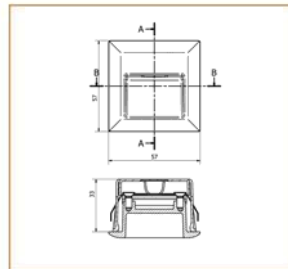

### Basic Data

Material	Die Cast Aluminum
Finishing	Electrostatic Painting
Optics	Plastic
Weight	79 gm
IP	65
IK	08
Suspension	Wall Recessed
Additional Data	

### Dimensions