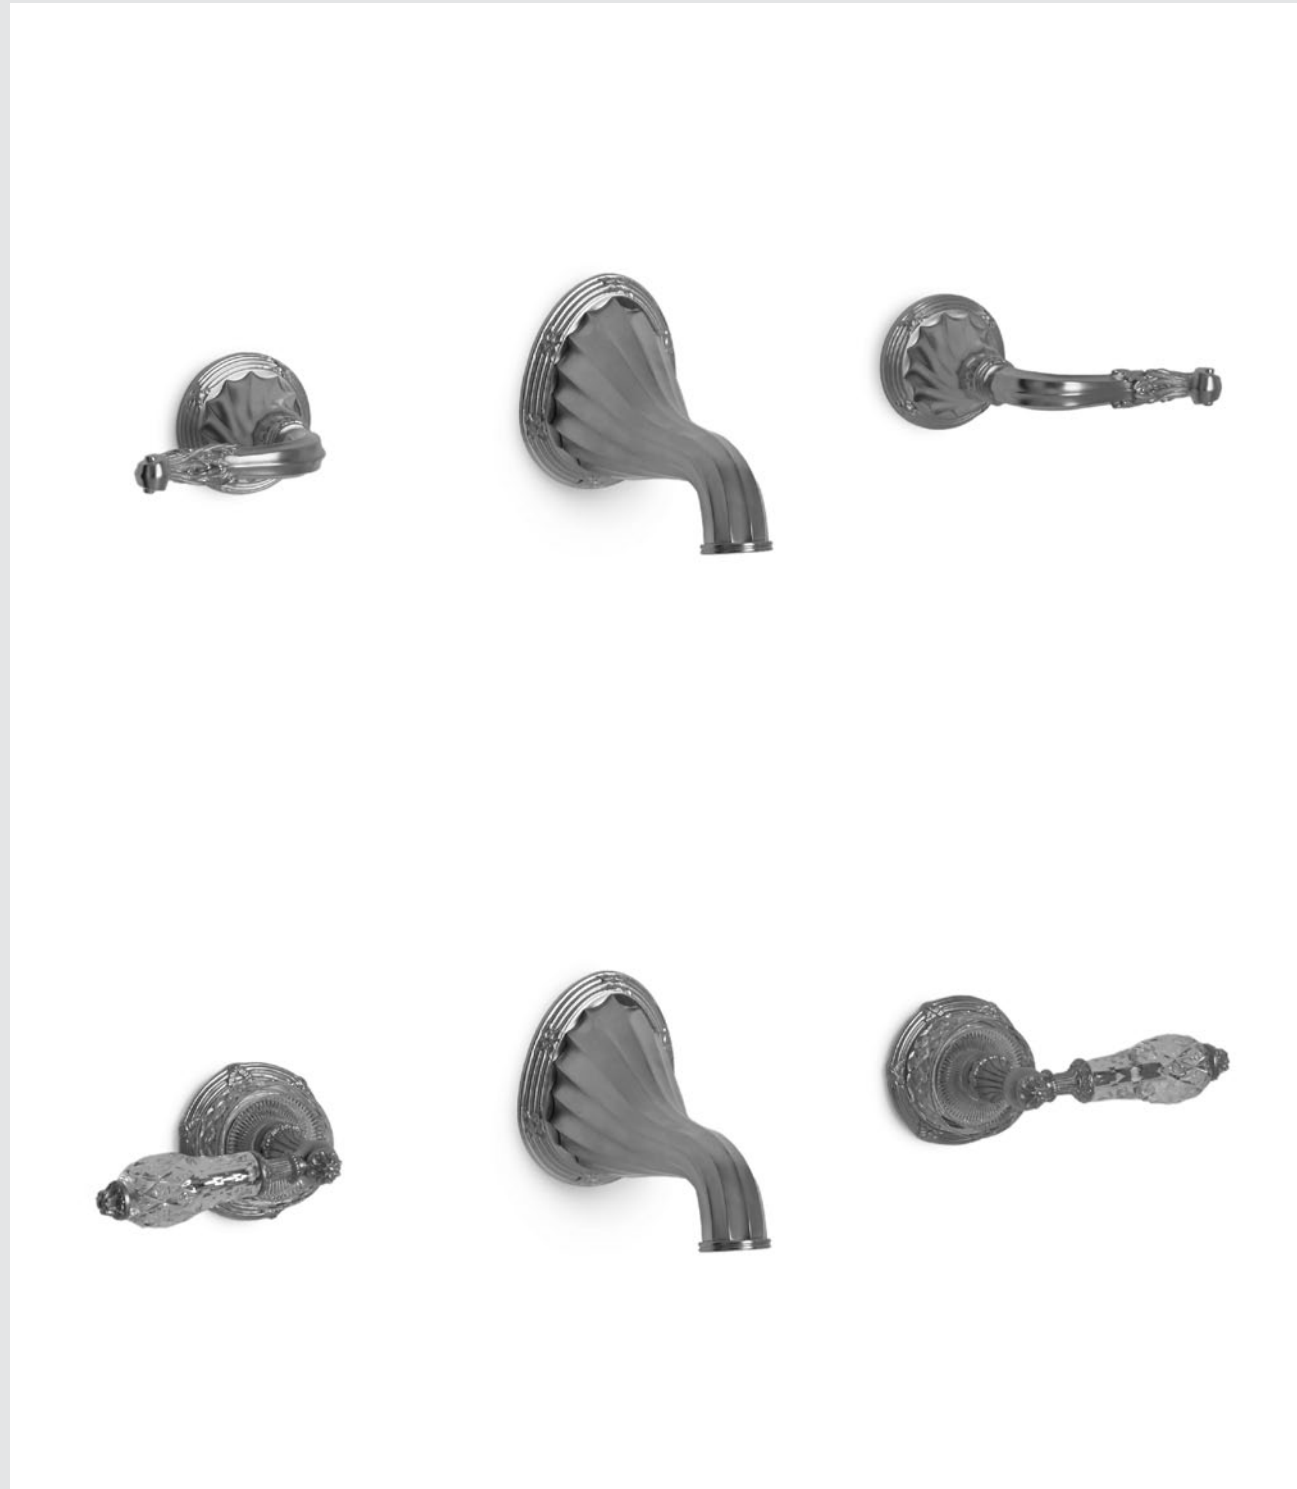

TOP

RIBBON & REED LEVER WALL MOUNT BASIN SET // 0912WBS

BOTTOM

CUT CRYSTAL EMPIRE LEVER WALL MOUNT BASIN SET // 0914WBS