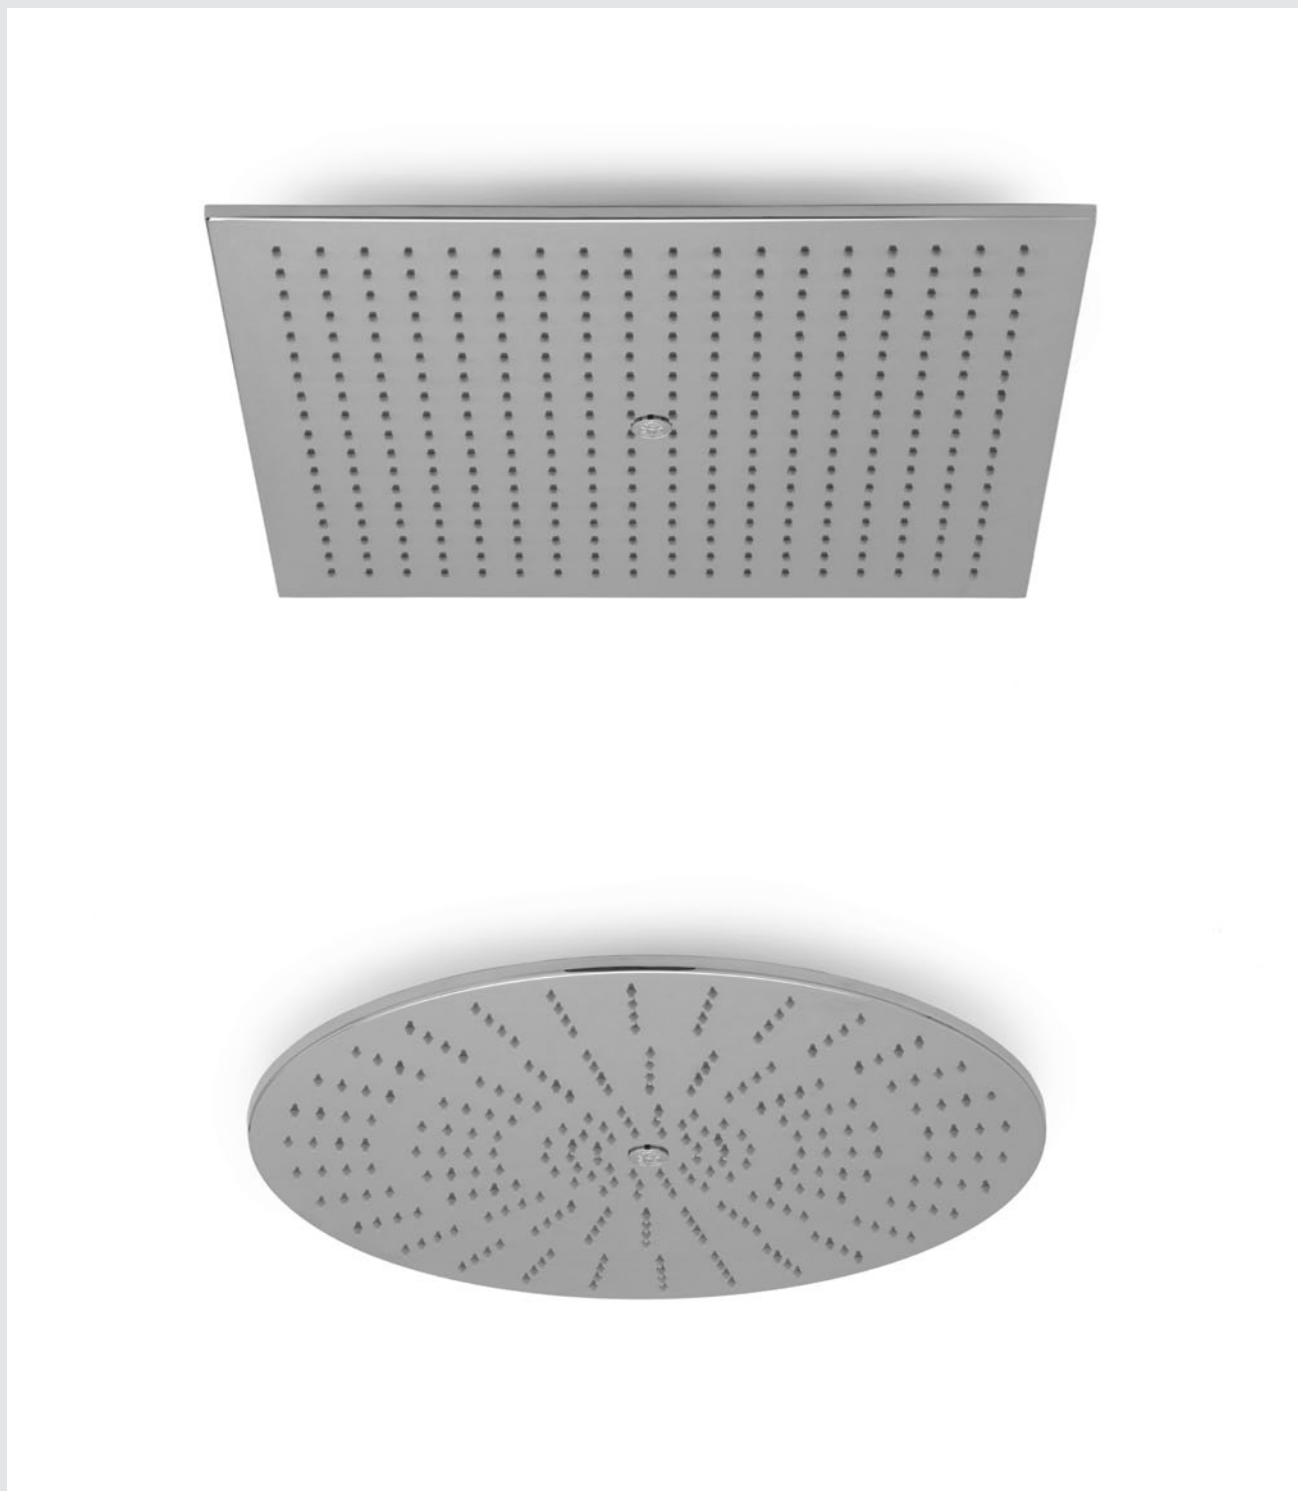

TOP
MODERN SQUARE 20" CEILING RAIN PLATE // 101CSHD-20SQ