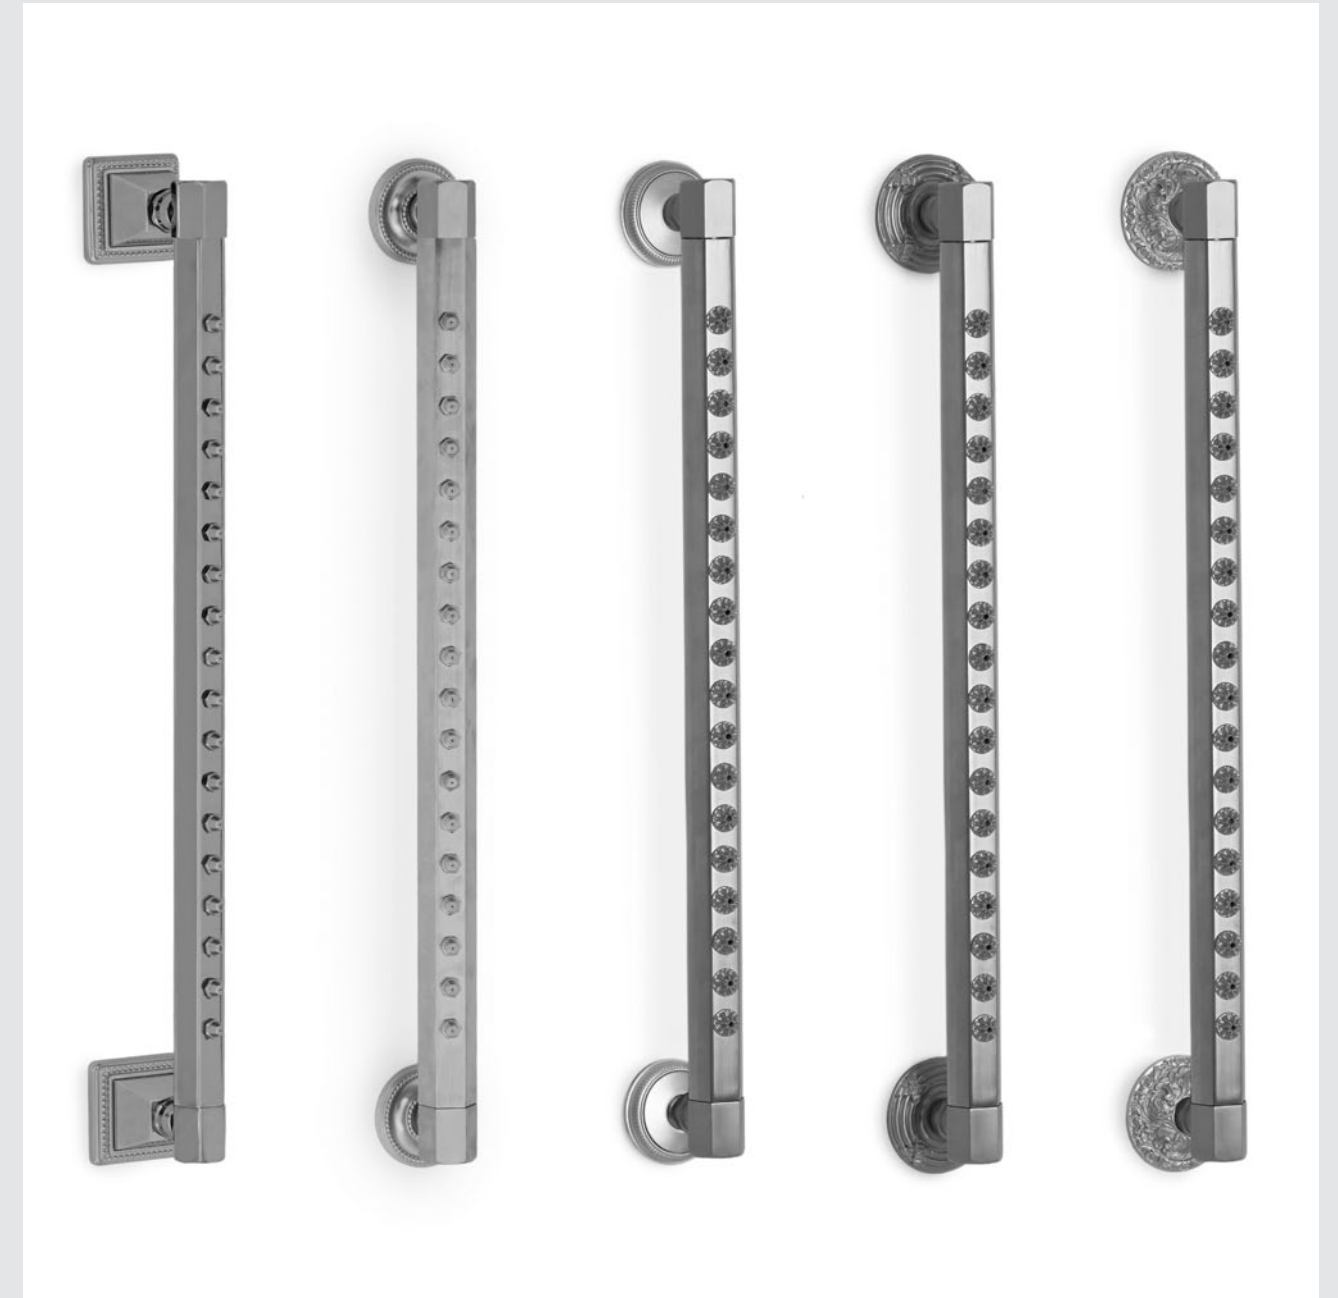

LEFT TO RIGHT

- HEXAGON RAIN BAR WITH NOZZLES AND PYRAMID FLANGE // 0834N-PY
- HEXAGON RAIN BAR WITH ROSETTES AND CLASSICAL FLANGE // 0834R-CL
- HEXAGON RAIN BAR WITH ROSETTES AND KNURLED FLANGE // 0834R-KN
- HEXAGON RAIN BAR WITH ROSETTES AND RIBBON & REED FLANGE // 0834R-RR
- HEXAGON RAIN BAR WITH ROSETTES AND ACANTHUS FLANGE // 0834R-AC