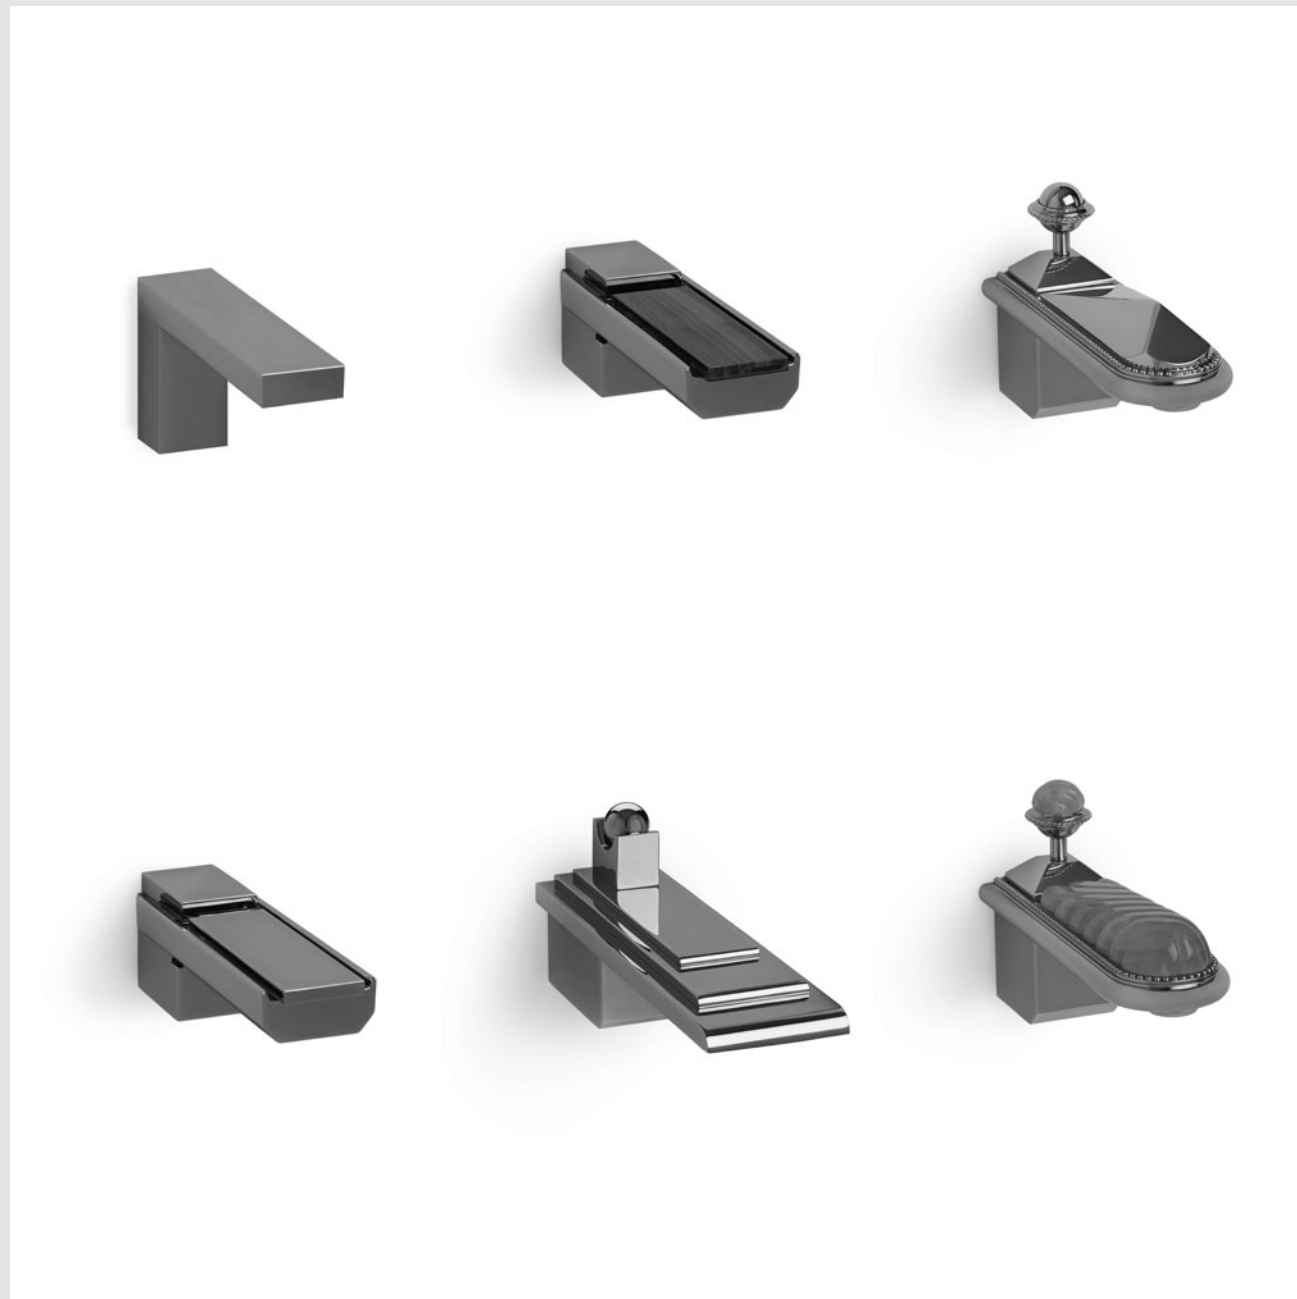

RIGHT

RIVIERA DECK MOUNT TUB SPOUT // 0814DKT
FILIGREE DECK MOUNT TUB SPOUT // 0823DKT

LEFT

SWAN DECK MOUNT TUB SPOUT // 0820DKT

RIGHT

ACANTHUS DECK MOUNT TUB SPOUT // 0819DKT

LEFT

MODERN WALL MOUNT TUB SPOUT // 101TUB
APOLLO WALL MOUNT TUB SPOUT // 0801TUB