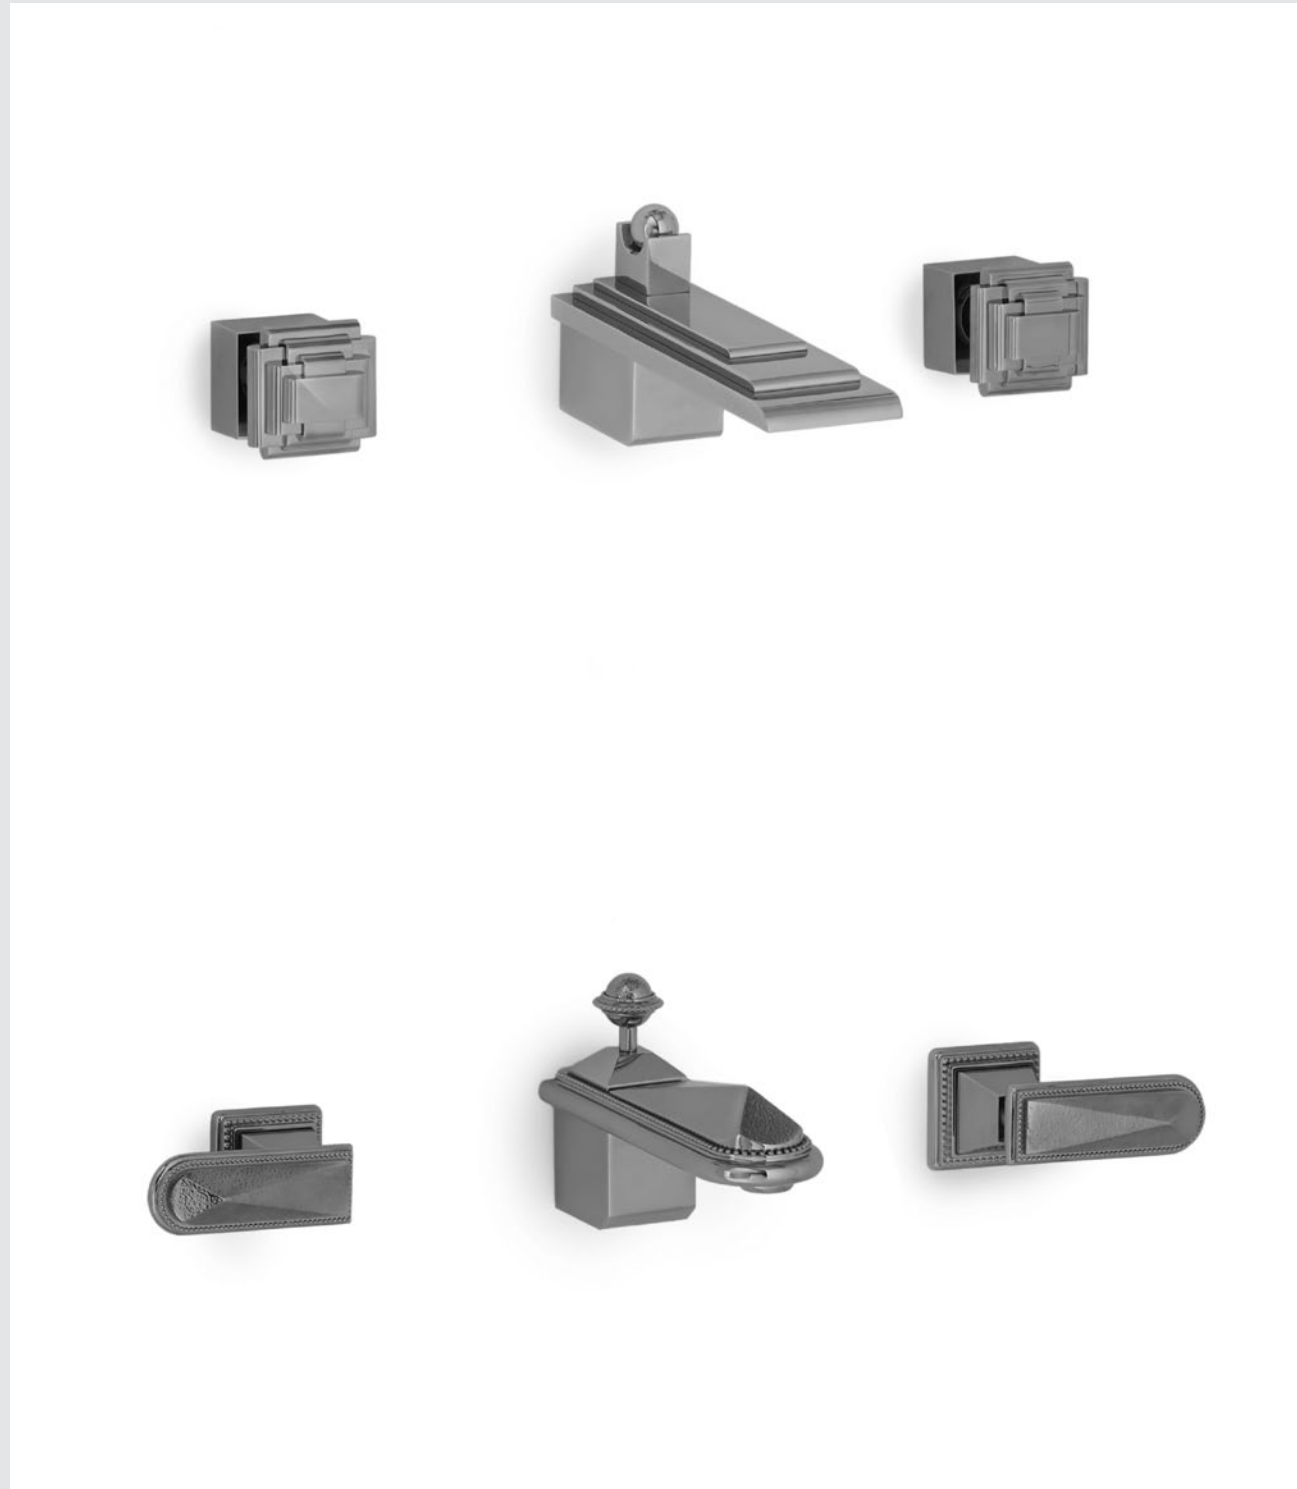

TOP

NOUVEAU WITH NOUVEAU KNOB WALL MOUNT BASIN SET // 2015WBS

BOTTOM

HAMMERED PYRAMID LEVER WALL MOUNT BASIN SET // 2050WBS-HMRD