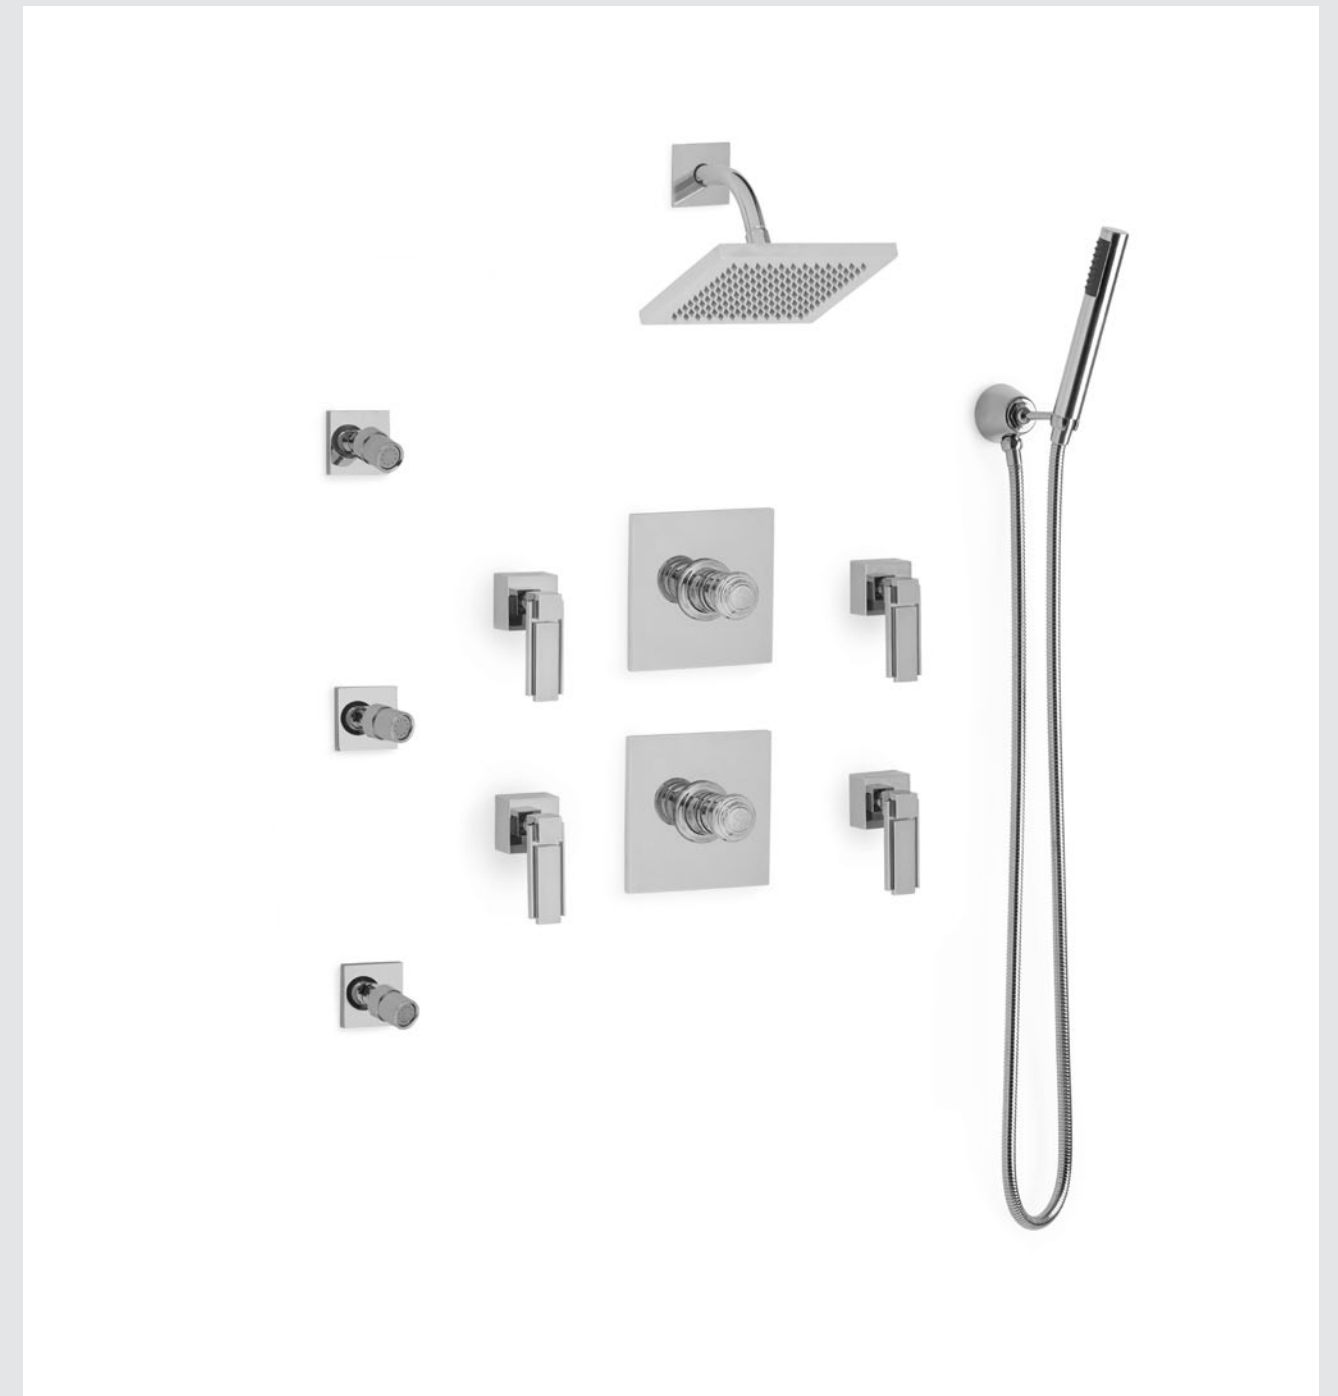

THERMOSTATIC SHOWER SUITE

- **SQUARE HIGH FLOW THERMOSTATIC CONTROL WITH PLAIN SW LOGO KNOB** // TM009PL-LOGO
- **APOLLO LEVER VOLUME CONTROL TRIM** // 2020LV-ESC
- **MODERN SQUARE 20" CEILING RAIN PLATE, SEE PAGE 270** // 101CSHD-20SQ
- **MODERN SQUARE SHOWER HEAD WITH SQUARE FLANGE** // 101-SHHD
- **CYLINDRICAL BODY SPRAY WITH SQUARE FLANGE** // 0850SQ
- **MODERN CYLINDRICAL WALL MOUNT HAND SHOWER ON SUPPLY HOOK** // 101-WLMT