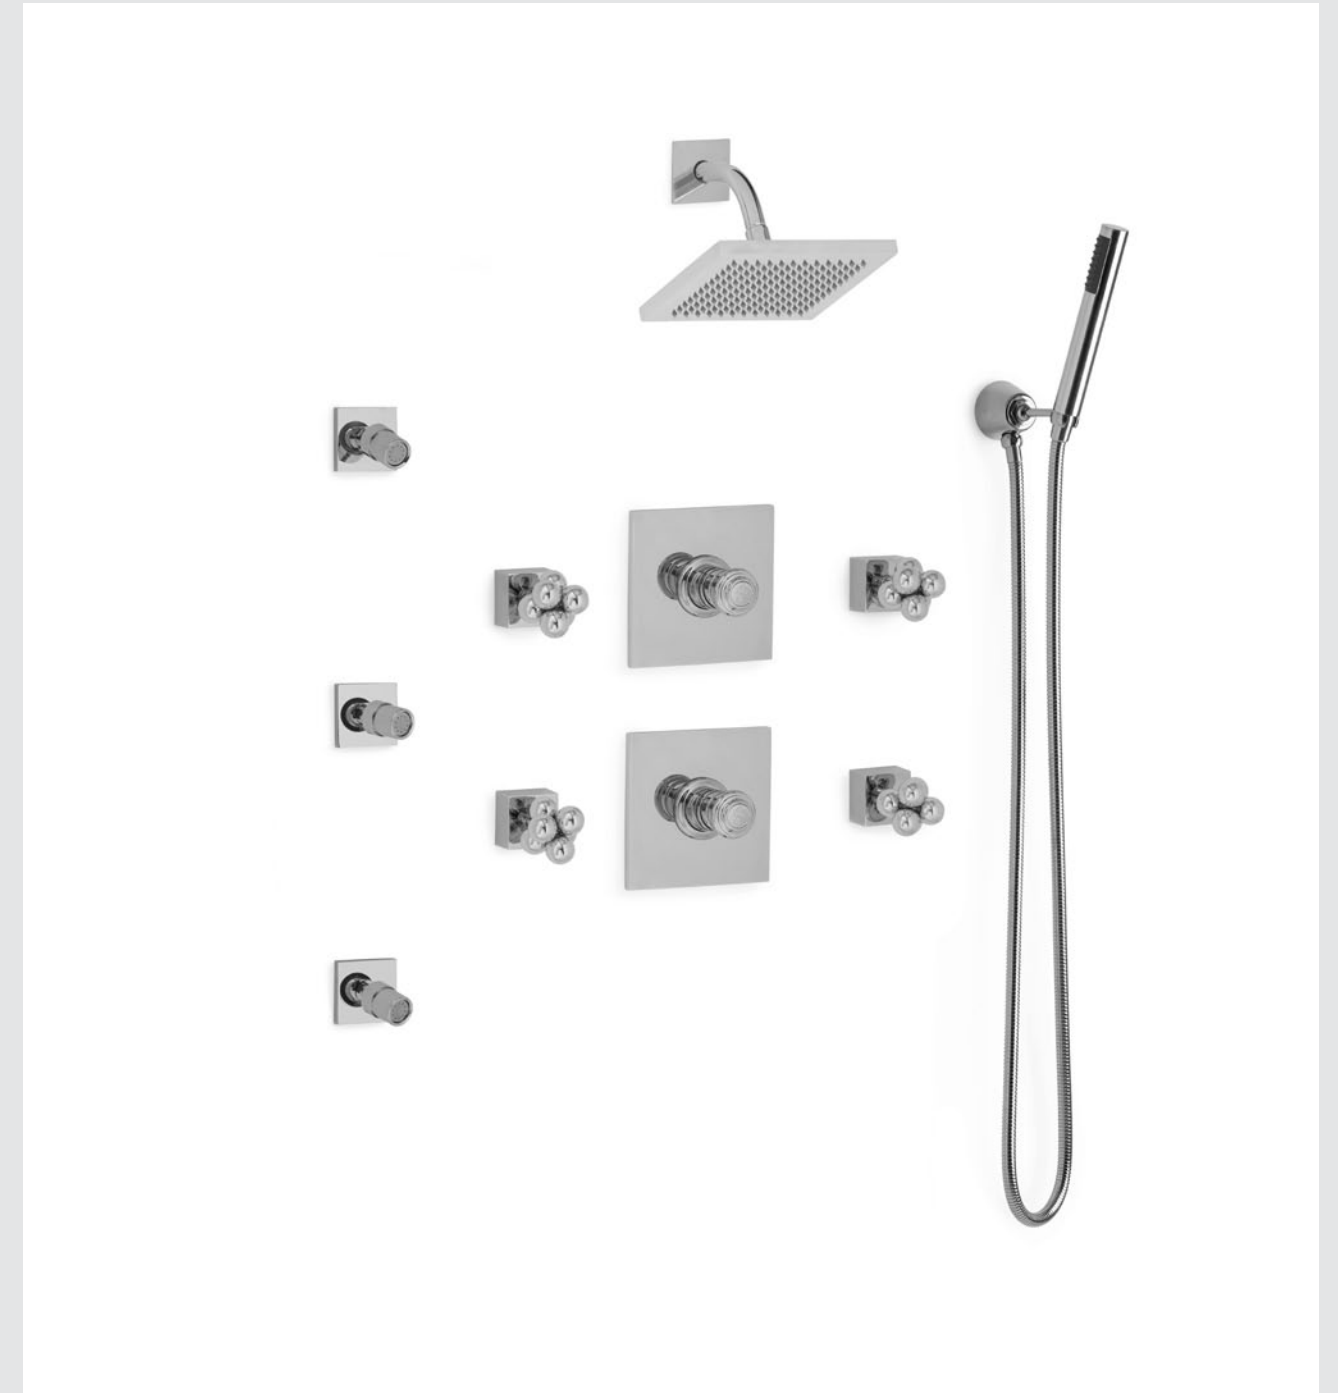

THERMOSTATIC SHOWER SUITE

- SQUARE HIGH FLOW THERMOSTATIC CONTROL WITH PLAIN SW LOGO KNOB // TM009PL-LOGO
- MOLECULE KNOB VOLUME CONTROL TRIM // 2005KB-ESC
- MODERN SQUARE 20" CEILING RAIN PLATE, SEE PAGE 270 // 101CSHD-20SQ
- MODERN SQUARE SHOWER HEAD WITH SQUARE FLANGE // 101-SHHD
- CYLINDRICAL BODY SPRAY WITH SQUARE FLANGE // 0850SQ
- MODERN CYLINDRICAL WALL MOUNT HAND SHOWER ON SUPPLY HOOK // 101-WLMT