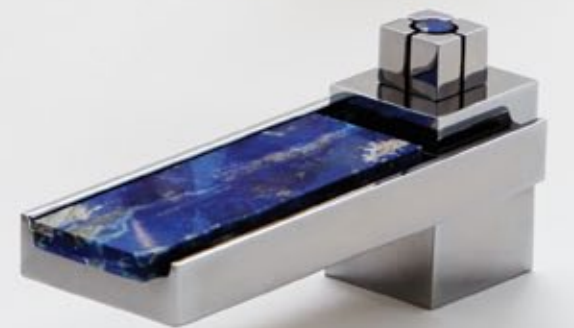

FITTINGS

FITTINGS

CONTENTS

BASIN SETS		COMPONENTS	253
Contemporary	11	Thermostatic Shower Trims	254
Classic	57	Concentric Thermostatic Trims	258
Traditional	67	Volume on/off & Diverter Control Trims	262
Ornate	101	Shower Heads	266
BAR SPOUT BASIN SETS	125	Rain Domes	270
SINGLE HANDLE BASIN SETS	136	Body Sprays	274
WALL MOUNT BASIN SETS	139	Rain Bars	276
BIDET SETS	149	Hand Showers	278
TRIP LEVERS	158	Hand Shower Accessories	280
SHOWER SYSTEMS	161	Deck Mount Tub Spouts	282
DECK MOUNT TUB SETS	193	Wall Mount Tub Spouts	286
WALL MOUNT TUB SETS	217	Waste Assembly	290
EXPOSED SHOWER SETS	225	Shower Arm Diverters	293
EXPOSED TUB SETS	233		