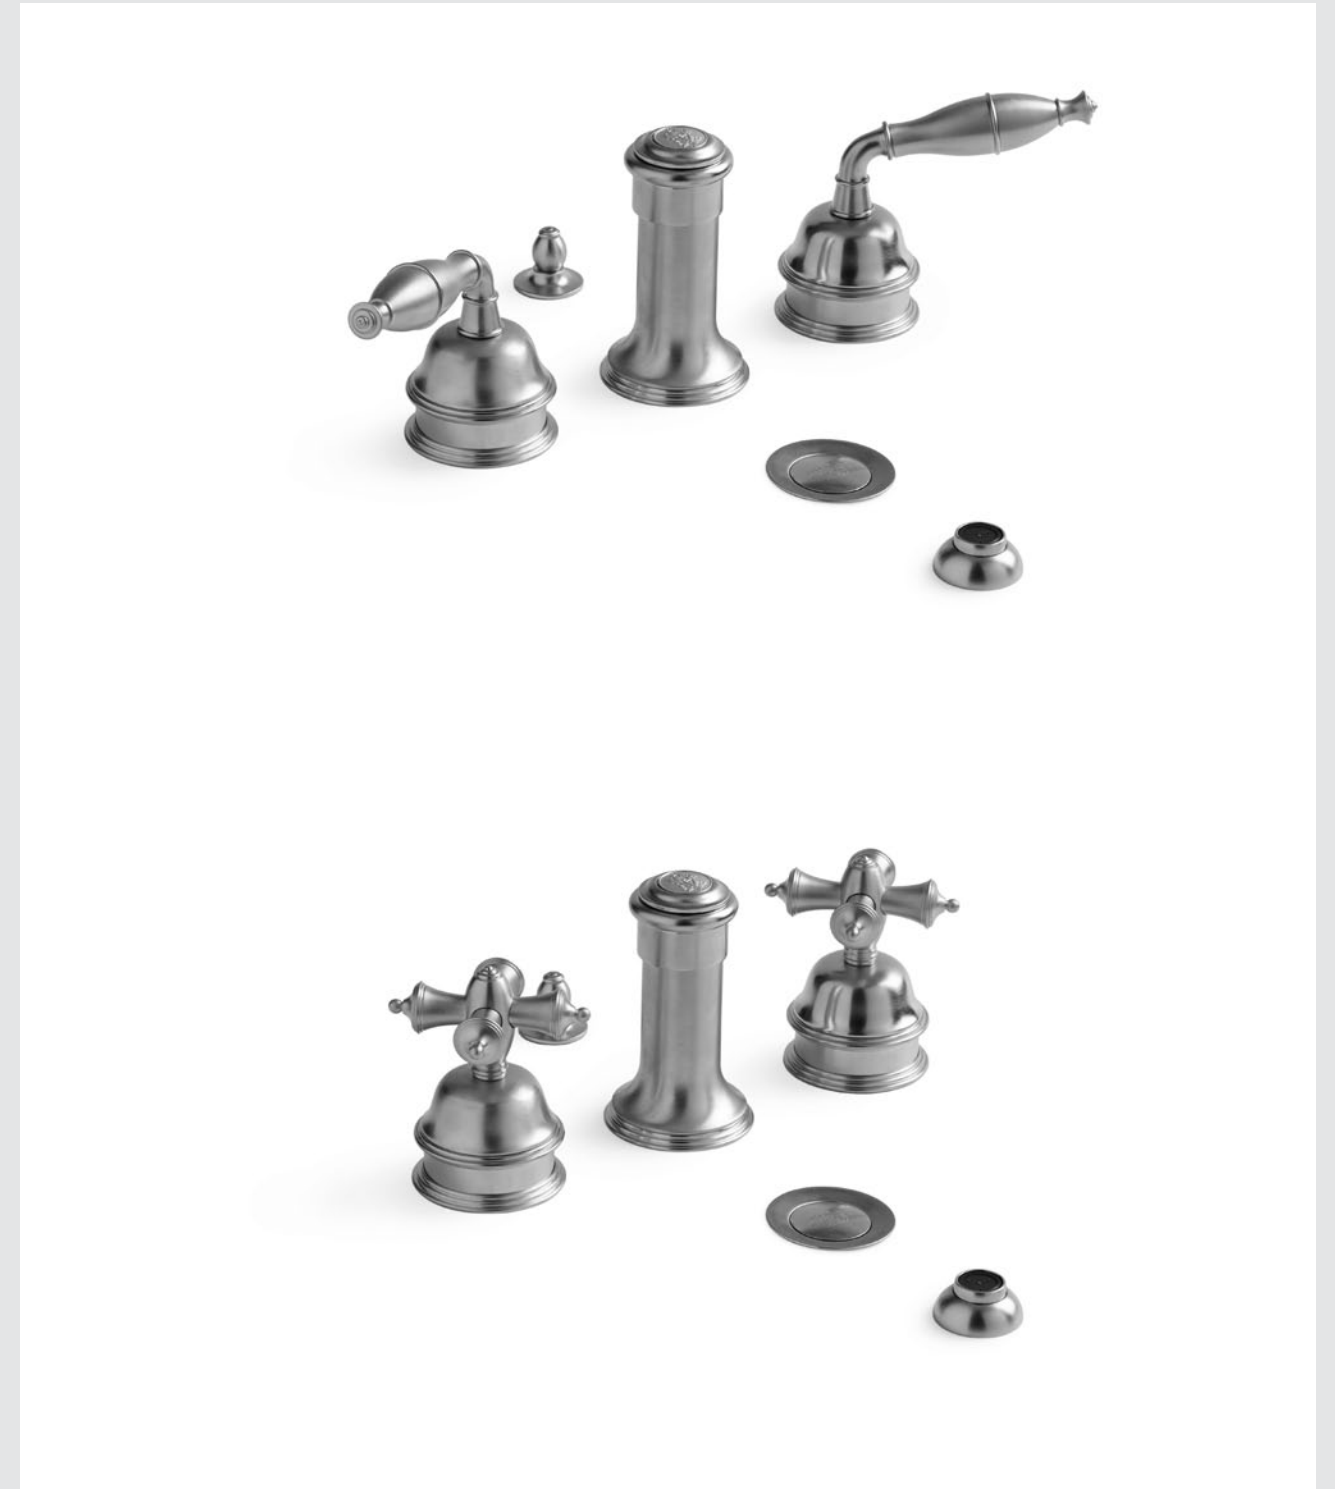

TOP

GREY SERIES I LEVER FOUR HOLE BIDET SET // 0990BDT

BOTTOM

GREY SERIES II CROSS HANDLE FOUR HOLE BIDET SET // 0993BDT