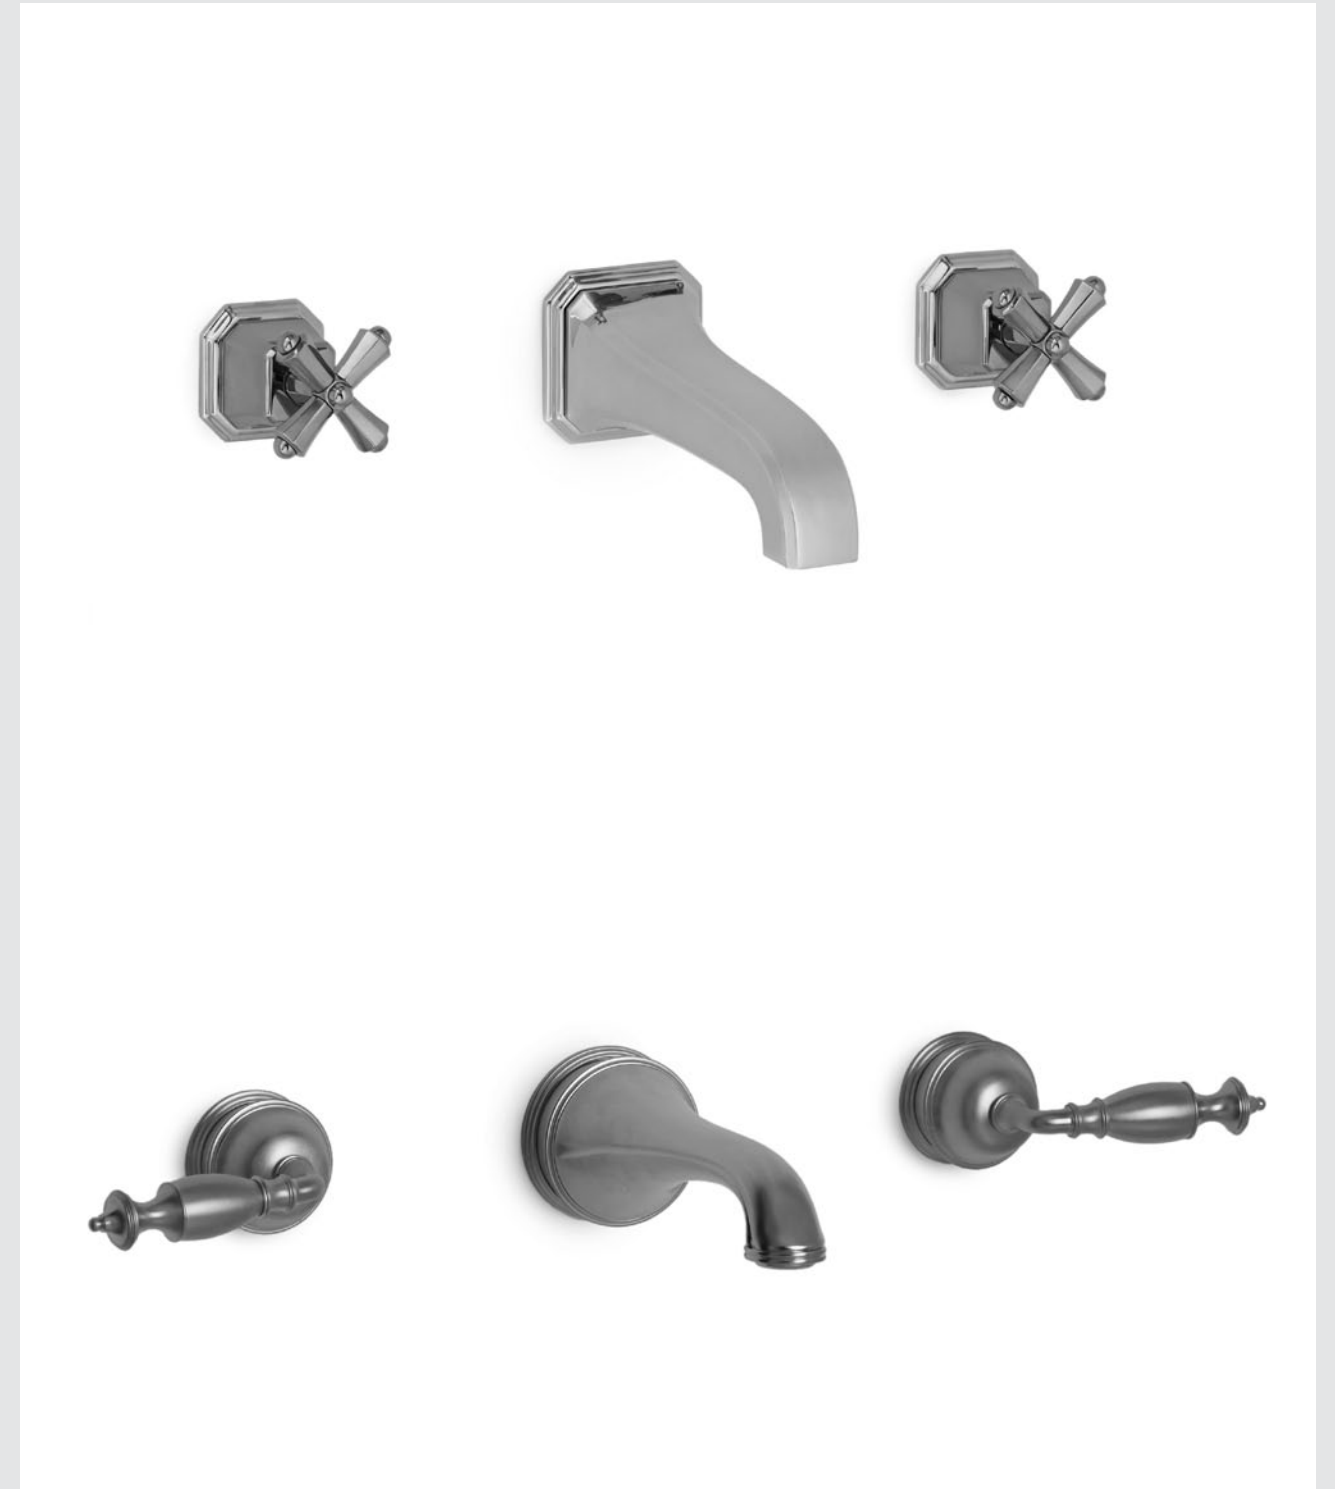

BOTTOM

APOLLO WITH SEMIPRECIOUS LEVER WALL MOUNT BASIN SET // 2120WBS801-MALA

TOP

NOUVEAU WITH NOUVEAU KNOB WALL MOUNT BASIN SET // 2015WBS

BOTTOM

HAMMERED PYRAMID LEVER WALL MOUNT BASIN SET // 2050WBS-HMRD