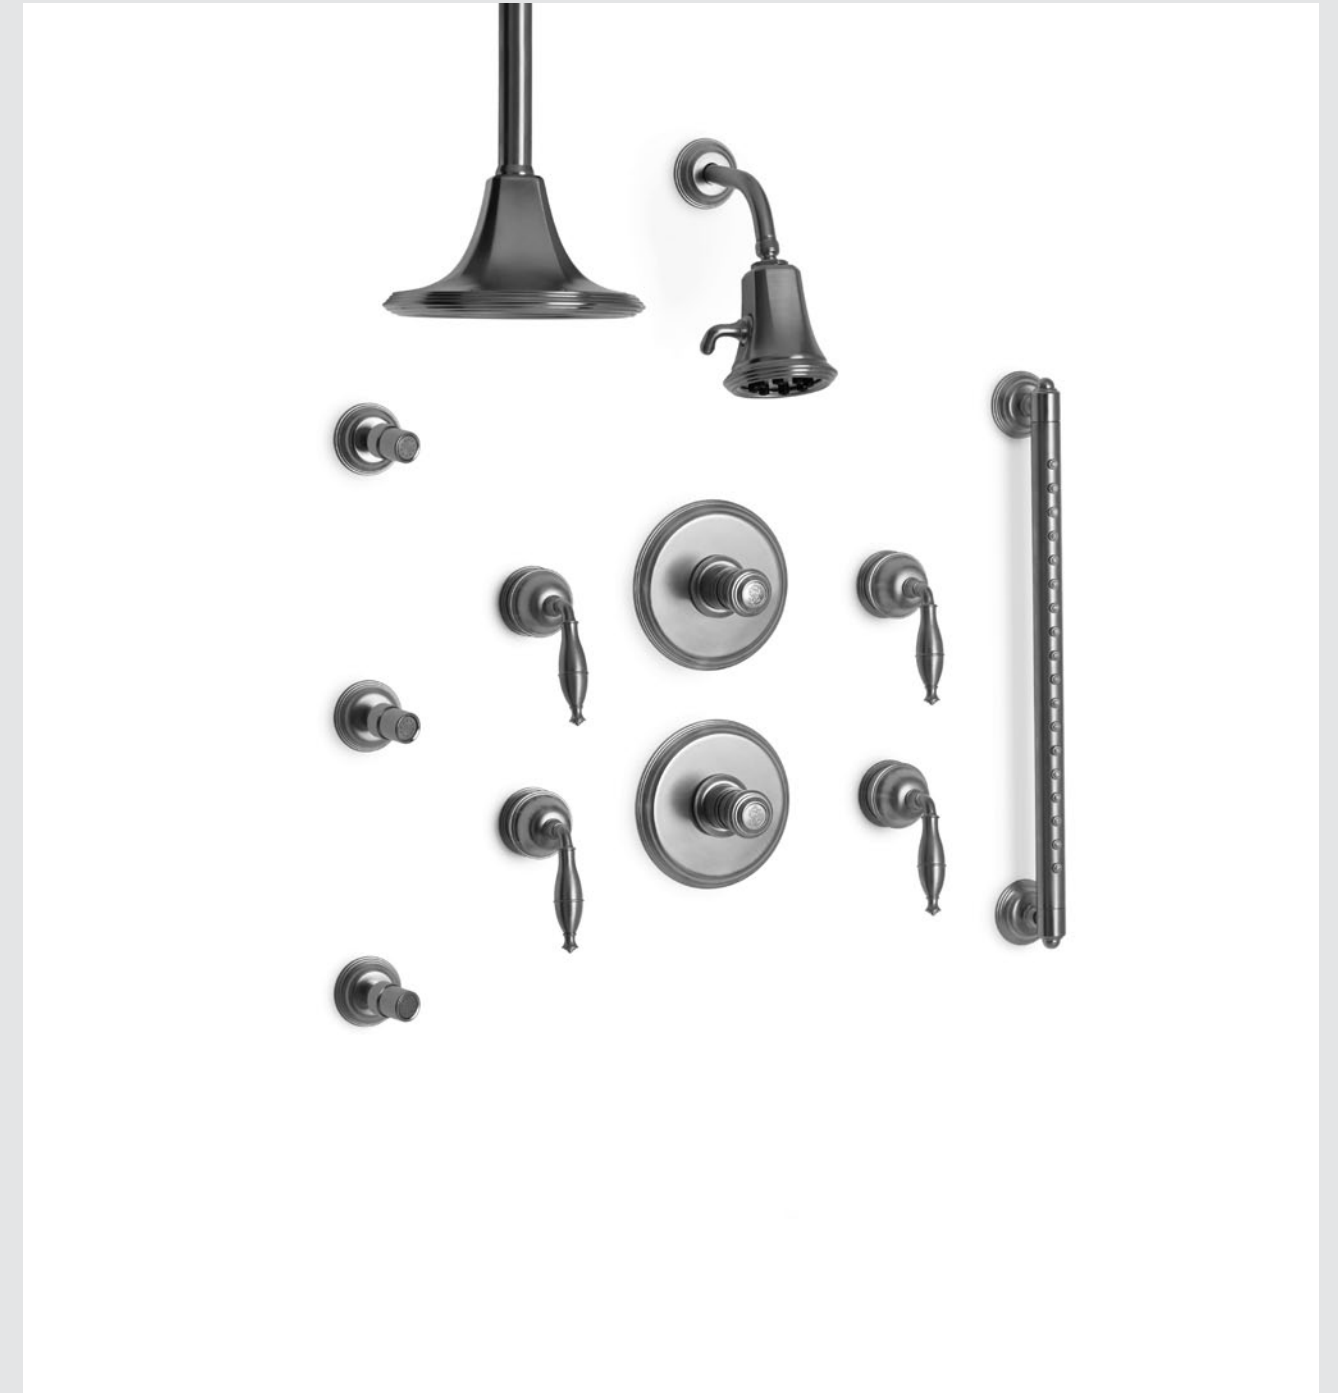

THERMOSTATIC SHOWER SUITE

GREY HIGH FLOW THERMOSTATIC CONTROL WITH PLAIN SW LOGO KNOB // TM007PL-LOGO

GREY SERIES I LEVER VOLUME CONTROL TRIM // 0990LV-ESC

GREY RAIN DOME // 0841CSHD

GREY SHOWER HEAD // 0841SHHD

CYLINDRICAL BODY SPRAY WITH GREY FLANGE // 0850GR

CLASSICAL WALL MOUNT HAND SHOWER ON SUPPLY HOOK // 0836WLMT