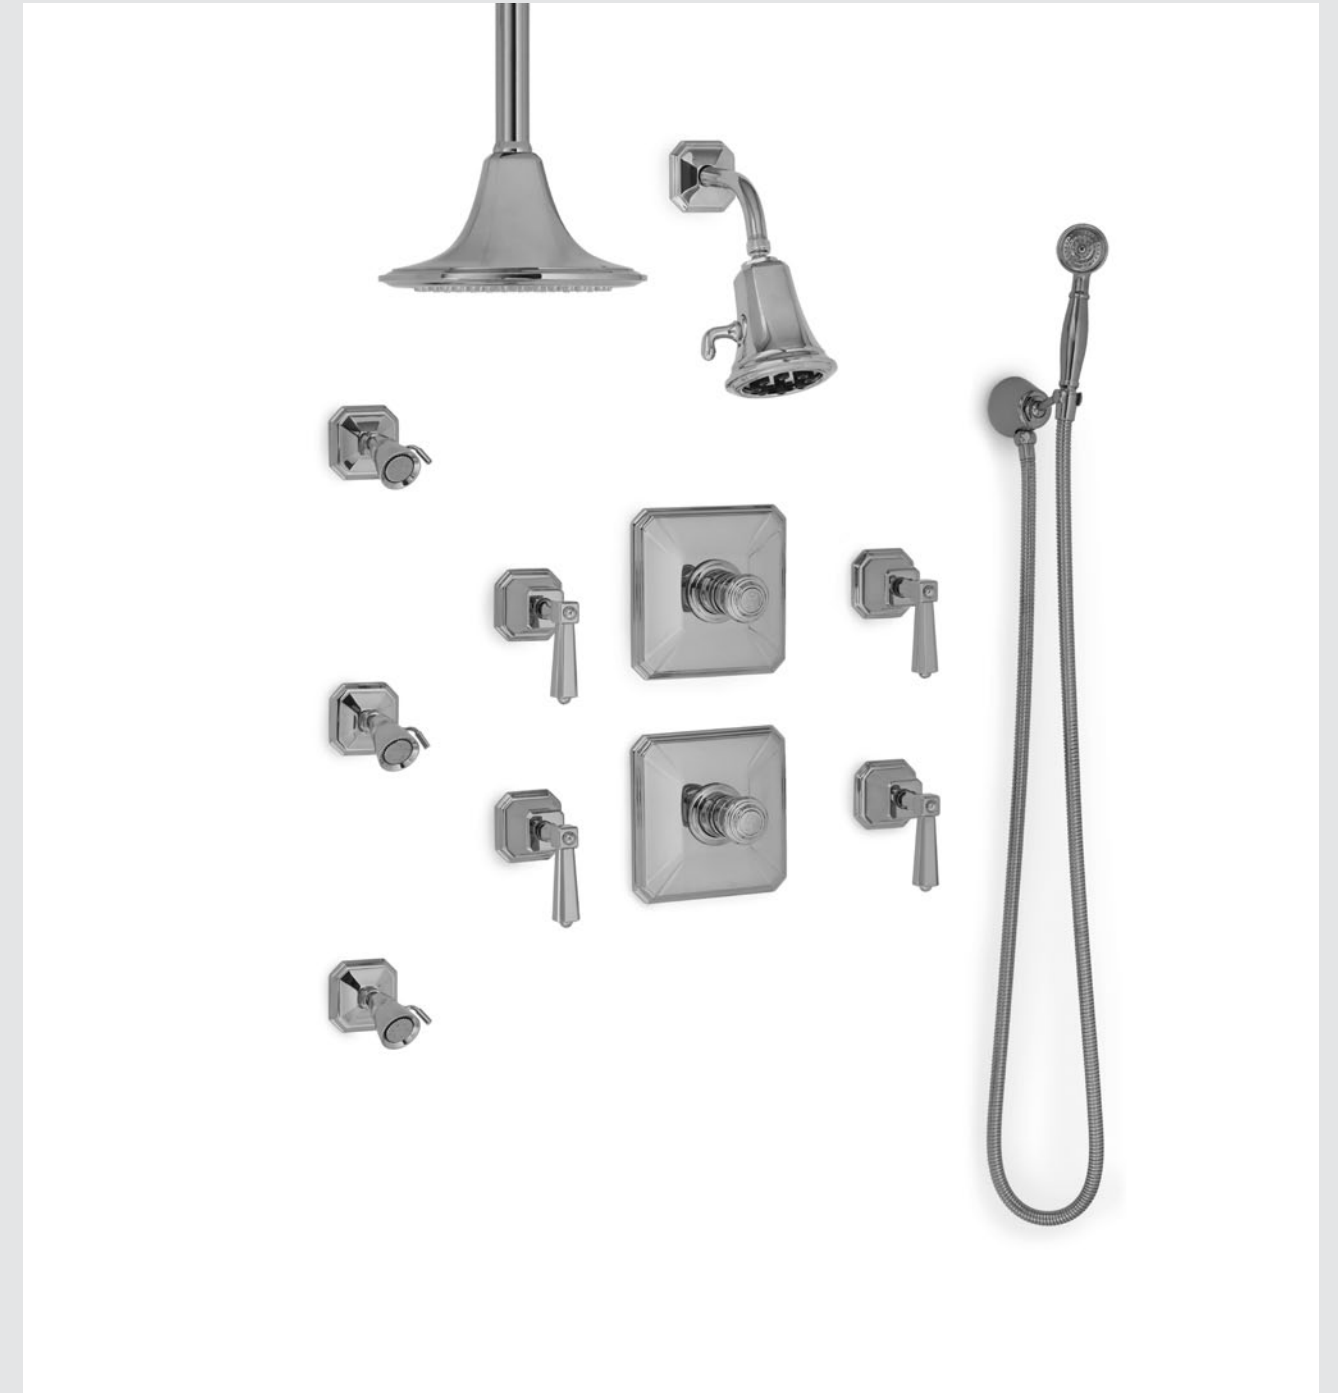

THERMOSTATIC SHOWER SUITE

HARRISON HIGH FLOW THERMOSTATIC CONTROL WITH PLAIN SW LOGO KNOB // TM008PL-LOGO

HARRISON LEVER VOLUME CONTROL TRIM // 0980LV-ESC

HARRISON RAIN DOME // 0840CSHD

HARRISON SHOWER HEAD // 0840SHHD

ADJUSTABLE BODY SPRAY WITH HARRISON FLANGE // 0838S-HR

CLASSICAL WALL MOUNT HAND SHOWER ON SUPPLY HOOK // 0836WLMT