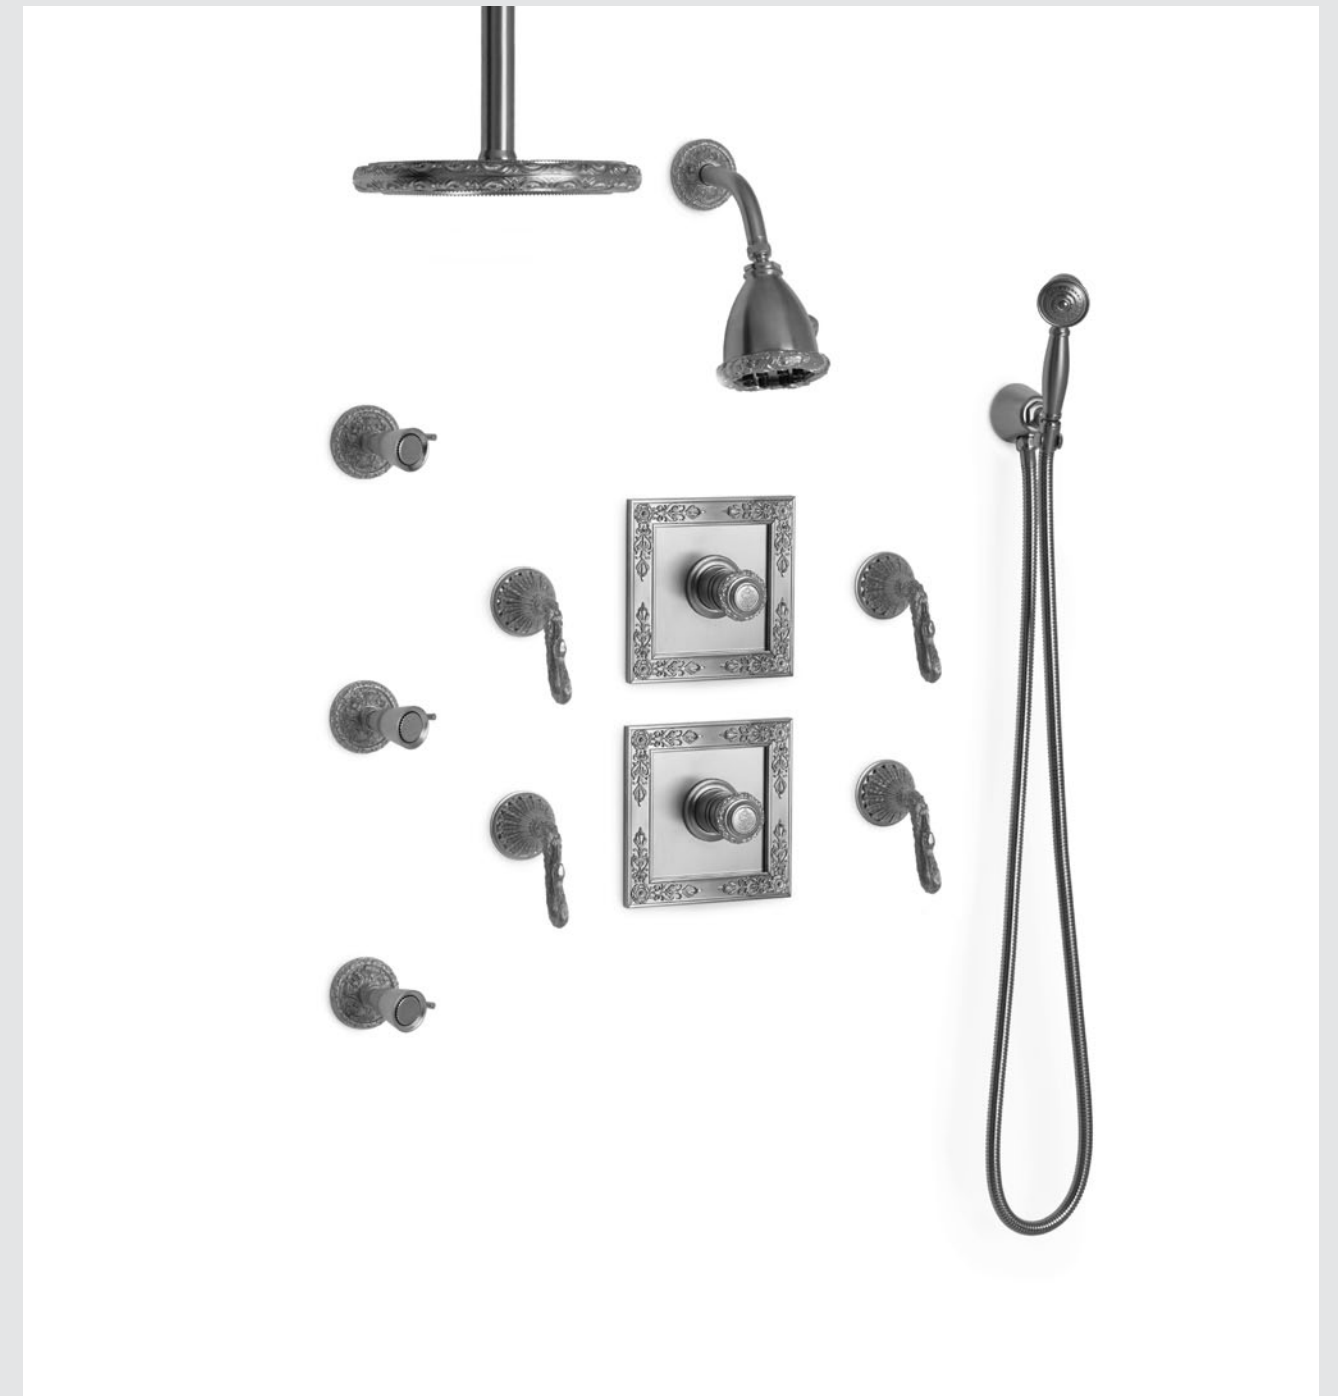

THERMOSTATIC SHOWER SUITE

- **FILIGREE HIGH FLOW THERMOSTATIC TRIM WITH ACANTHUS SW LOGO KNOB** // TM004AC-LOGO
- **SWAN LEVER VOLUME CONTROL TRIM** // 0915LV-ESC
- **EGG & DART MAGNUM RAIN DOME** // 0835CS-MAG
- **ACANTHUS SHOWER HEAD** // 0842SHHD
- **ADJUSTABLE BODY SPRAY WITH ACANTHUS FLANGE** // 0838S-AC
- **CLASSICAL WALL MOUNT HAND SHOWER ON SUPPLY HOOK** // 0836WLMT