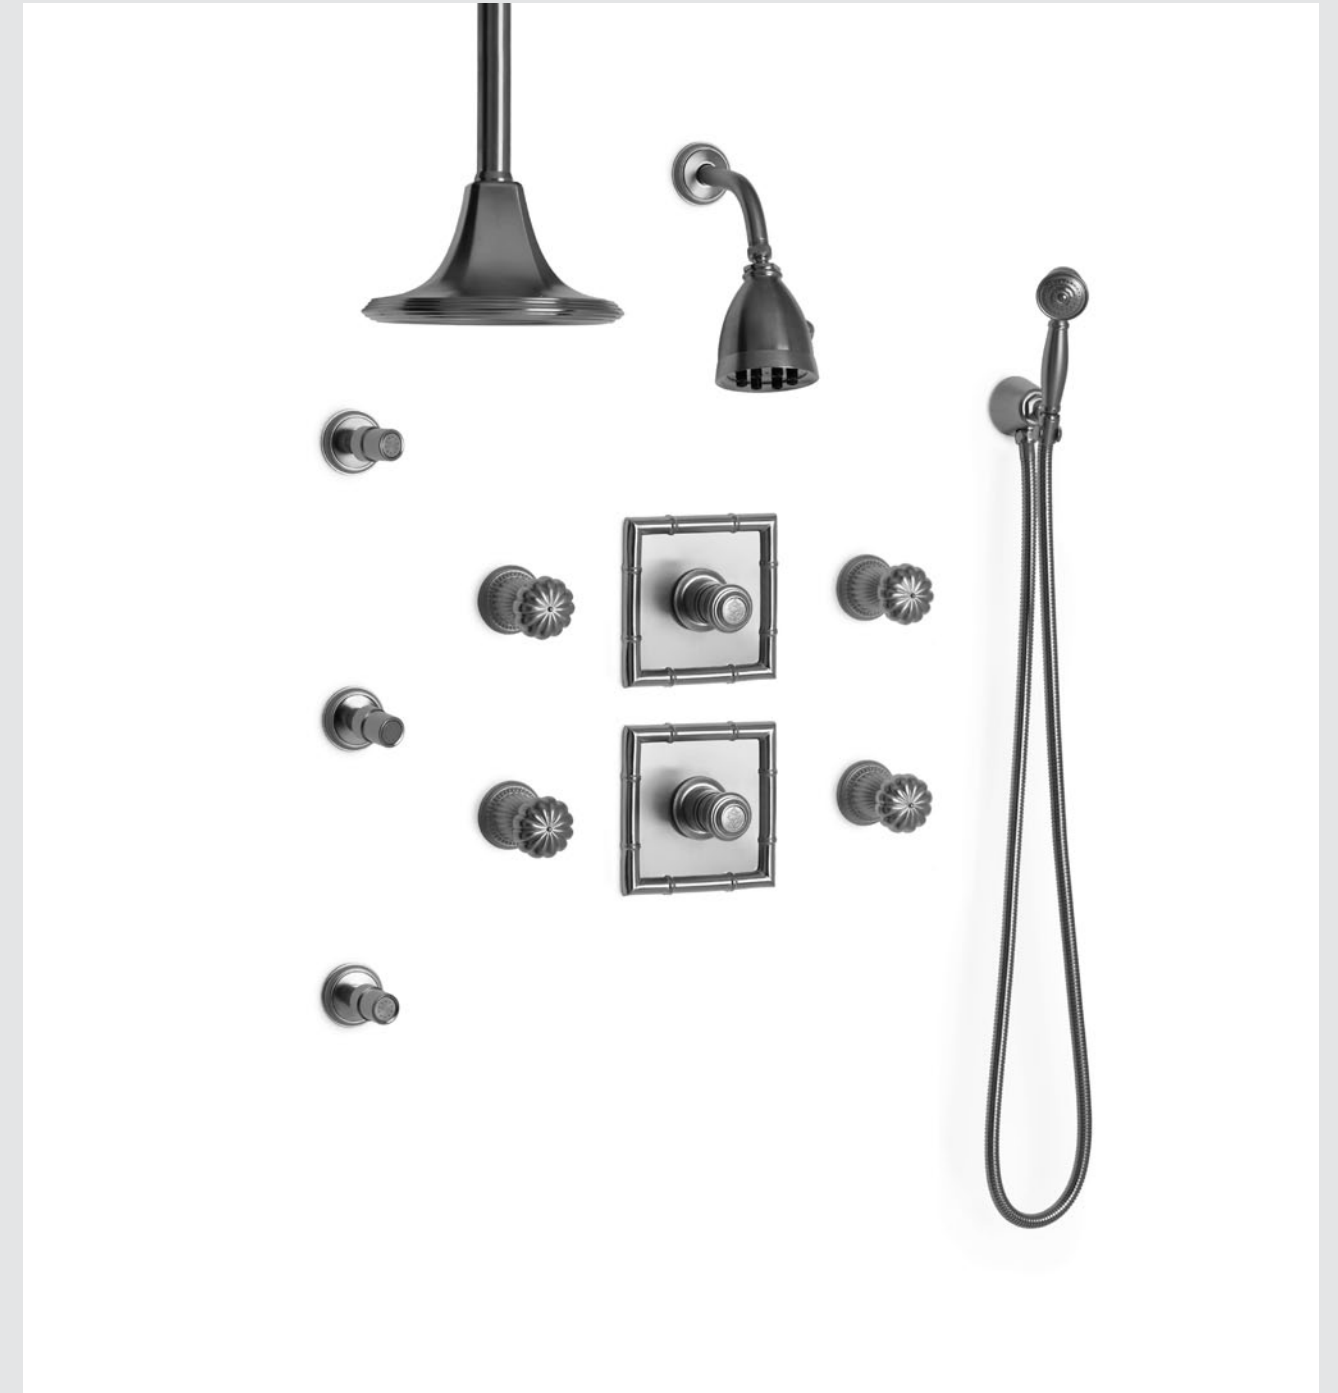

THERMOSTATIC SHOWER SUITE

- **BAMBOO HIGH FLOW THERMOSTATIC CONTROL WITH PLAIN SW LOGO KNOB** // TM007PL-LOGO
- **MELON KNOB VOLUME CONTROL TRIM** // 0910KB-ESC
- **GREY RAIN DOME** // 0841CSHD
- **CLASSICAL SHOWER HEAD WITH NEUTRAL FLANGE** // 0830SHHD-NU
- **CYLINDRICAL BODY SPRAY WITH NEUTRAL FLANGE** // 0850NU
- **CLASSICAL WALL MOUNT HAND SHOWER ON SUPPLY HOOK** // 0836WLMT