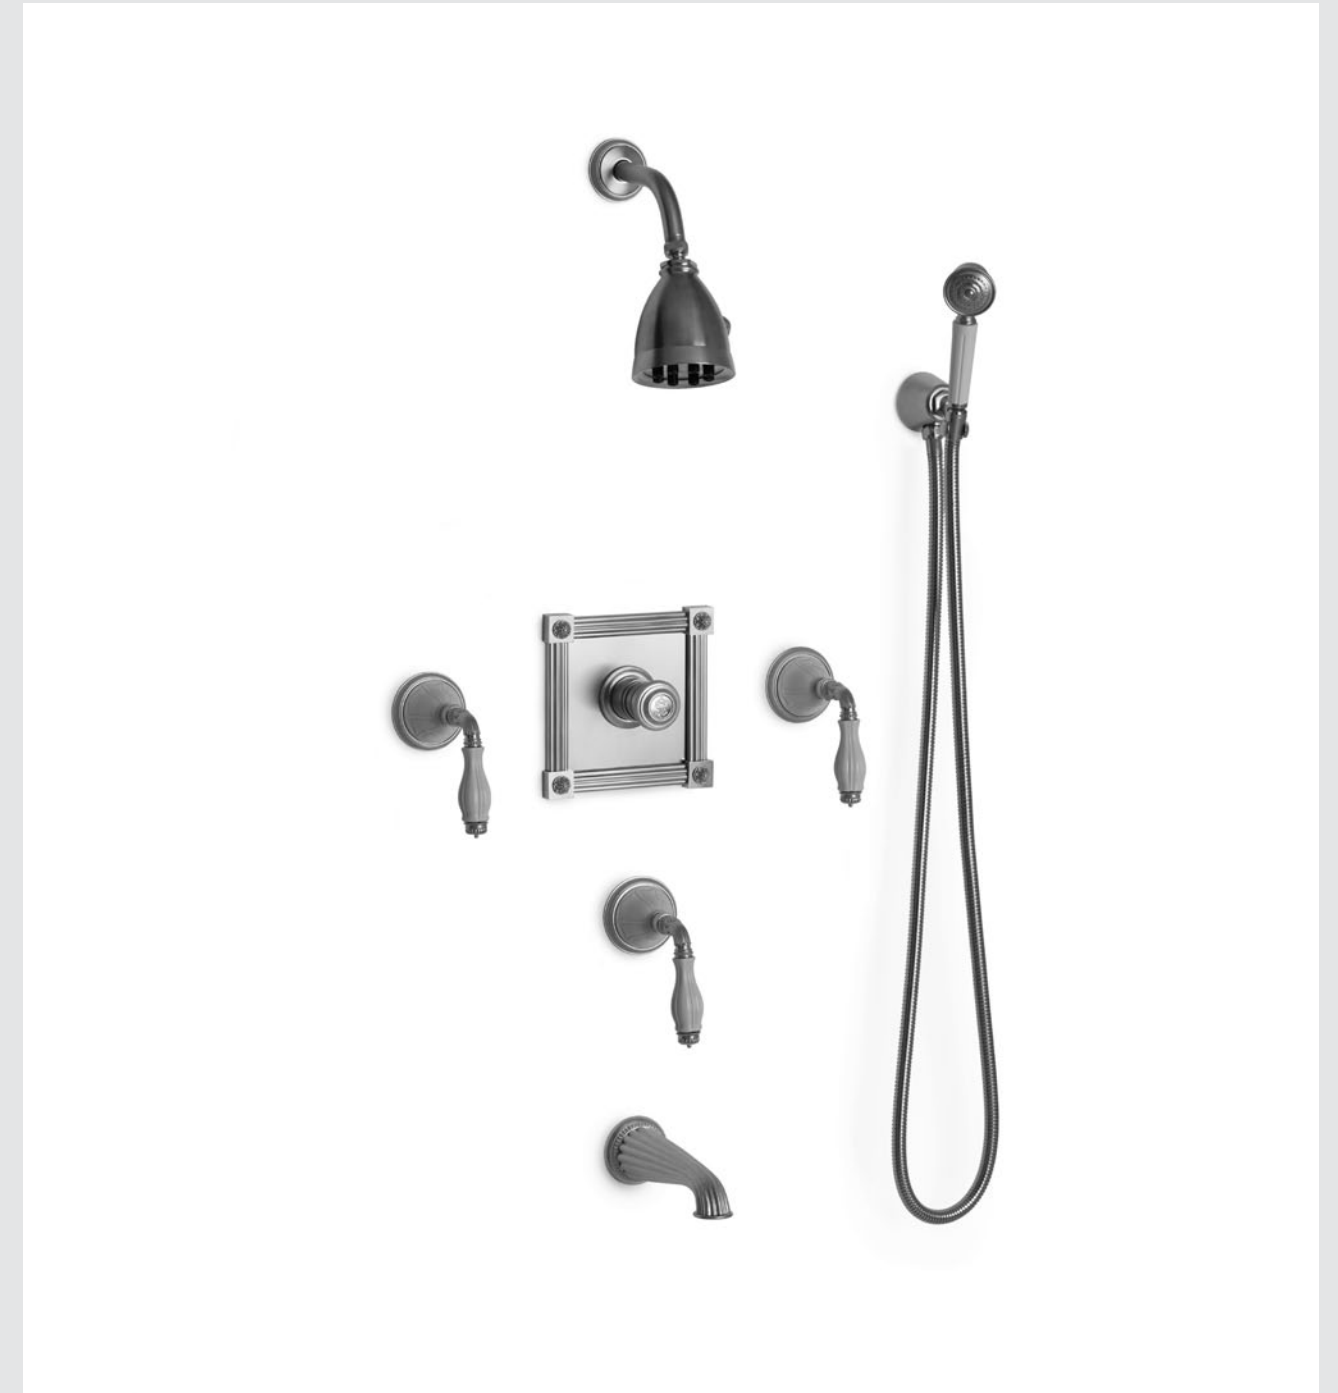

THERMOSTATIC TUB/SHOWER SUITE

- REEDED ROSETTE HIGH FLOW THERMOSTATIC CONTROL WITH KNURLED SW LOGO KNOB // TM006KN-LOGO
- SCALLOPED CHINA FLUTED LEVER VOLUME CONTROL TRIM // 1029LV-ESC-03WH
- CLASSICAL SHOWER HEAD WITH KNURLED FLANGE // 0830SHHD-KN
- FLUTED WALL MOUNT HAND SHOWER ON SUPPLY HOOK // 0839WLMT
- CLASSICAL SMOOTH WALL MOUNT TUB SPOUT // 0813TUB