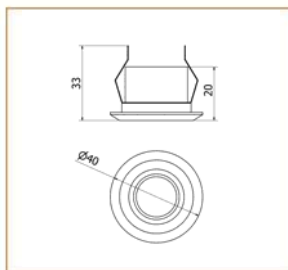

Star

Driver	Origin	LED	Origin	Lifetime
TCI	ITALY	EDISON	TIWANN	50000

Product Description

Star is a spot light, particularly small dimension with shallow mounting depth, easy to install using classic holes.

Basic Data

Material	Aluminium Bar
Finishing	Anodizing
Optics	Lens
Weight	36 gm
IP	40
IK	08
Suspension	Ceiling Recessed
Additional Data	

Specifications

Art No.	WAT	CCT	CRI	LED	Angle TL	Ø
73090-PL-	1	3000	75	1	30	92
73091-PL-	1	5000	75	1	30	98

Dimensions

Light Distribution

All Luminaires are electrical tested & protection tested according to the standard (IEC 598)