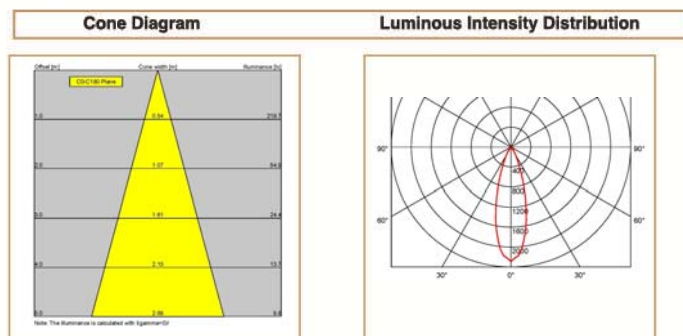

Light Distribution

All Luminaires are electrical tested & protection tested according to the standard (IEC 598)