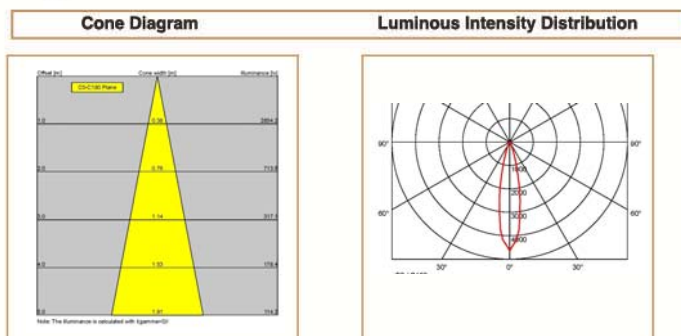

Light Distribution

All Luminaires are electrical tested & protection tested according to the standard (IEC 598)