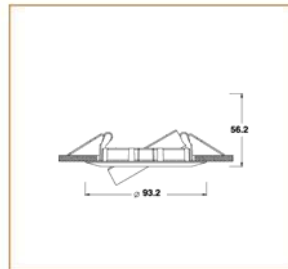

### Basic Data

|                 |                        |
|-----------------|------------------------|
| Material        | Die Cast Aluminum      |
| Finishing       | Electrostatic Painting |
| Optics          | Lens                   |
| Weight          | 270 gm                 |
| IP              | 40                     |
| IK              | 08                     |
| Suspension      | Ceiling Recessed       |
| Additional Data |                        |

### Dimensions