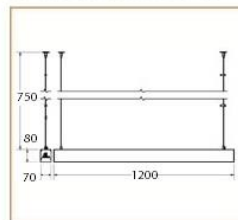

Basic Data

Material	Aluminum
Finishing	Electrostatic Painting
Optics	
Weight	14.24 Kg
IP	40
IK	08
Suspension	Suspend
Additional Data	Hollow Square Shape 120x120

Specifications

Art No.	WAT	CCT	CRI	LED	Angle TL	Ø
Lin-7605-4-33	150	4000	80	16	112.3	14000

Dimensions

Light Distribution

All Luminaries are electrical tested & protection tested according to the standard (IEC 598)