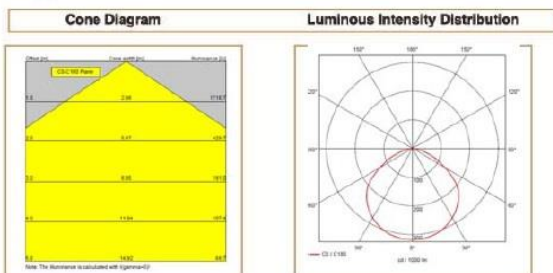

Light Distribution

All Luminaries are electrical tested & protection tested according to the standard (IEC 598)