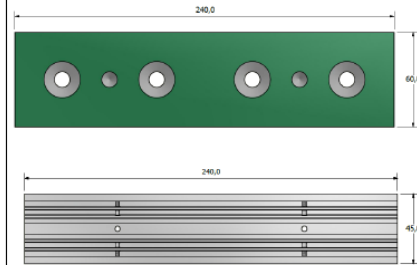

Dimensions

Accessories

Cables - Connectors - Control Panels

Luminaire Finish

Electrostatic Painting - Gypsum Board

Certificates

All Luminaires electrical tested & protection tested According to standard IEC 598.

3 Brothers for Engineering & Electrical Manufacturing
21, El Ma'had El Eshtraki St., Roxy, Cairo
Tel.: (02) 22599722
Fax.: (02) 22587966
Email: tech-support@3-brothers.com

Revision

03/07/2017

STANDARD