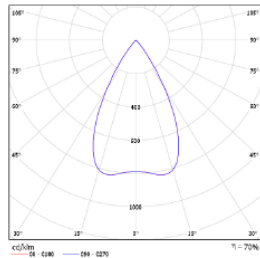

System Features

- Glare Free
- Wireless Control
- Adjustable for different scenarios

Luminaire Data

LED	CREE XHP35
No. of LEDs	4
Tot. lm	1450 lm
CCT	3000 K
CRI	> 80

Control unit

Type	Driver - BT Panels - Sensors
Wattage	0 To 17.5 W (@350mA)
Supplier	Helvar - Lunatone
Origin	Poland - Austria