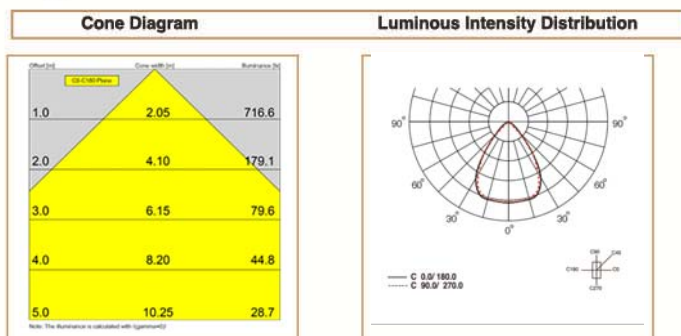

Light Distribution

All Luminaires are electrical tested & protection tested according to the standard (IEC 598)