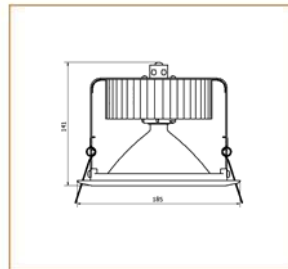

### Basic Data

Material	Die Cast Aluminum
Finishing	Electrostatic Painting/Electrostatic
Optics	
Weight	983 gm
IP	54
IK	08
Suspension	Ceiling Recessed
Additional Data	

### Specifications

Art No.	WAT	CCT	CRI	LED	Angle TL	Ø
73040-PL-	30	3000	80	1	76	2070 165
73042-PL-	30	5000	80	1	76	1958 165

### Dimensions