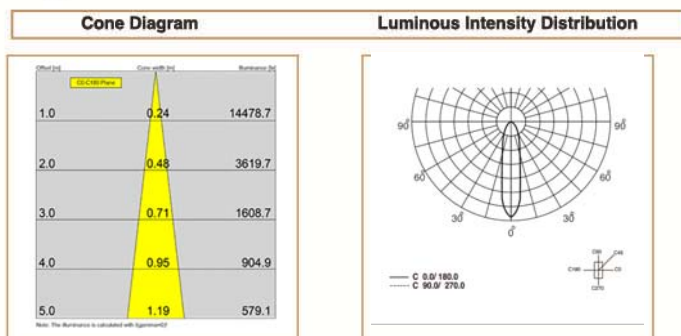

Light Distribution

All Luminaires are electrical tested & protection tested according to the standard (IEC 598)