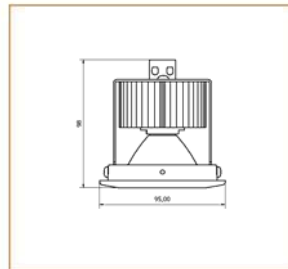

### Basic Data

Material	Die Cast Aluminum
Finishing	Electrostatic Painting/Electrostatic
Optics	
Weight	384 gm
IP	20
IK	08
Suspension	Ceiling Recessed
Additional Data	

### Specifications

Art No.	WAT	CCT	CRI	LED	Angle TL	Ø
73020-PL-	8	3000	80	1	24	578
73022-PL-	8	5000	80	1	24	595

### Dimensions