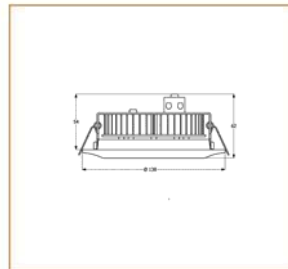

Dimensions