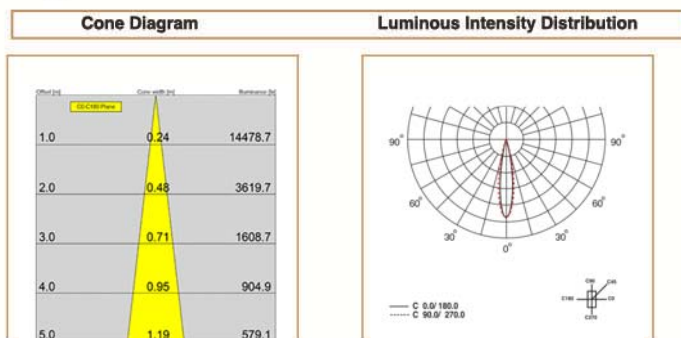

Material	Die Cast Aluminum
Finishing	Electrostatic Painting/Electrostatic
Optics	Lens
Weight	546 gm
IP	40
IK	08
Suspension	Ceiling Recessed
Additional Data	

Specifications

Art No.	WAT	CCT	CRI	LED	Angle TL	Ø
73010-PL-	12	3000	>70	9	18	1147
73015-PL-	12	5000	>70	9	18	1229
73013-PL-	12	4000	>70	9	18	1045

Dimensions

Light Distribution

All Luminaires are electrical tested & protection tested according to the standard (IEC 598)