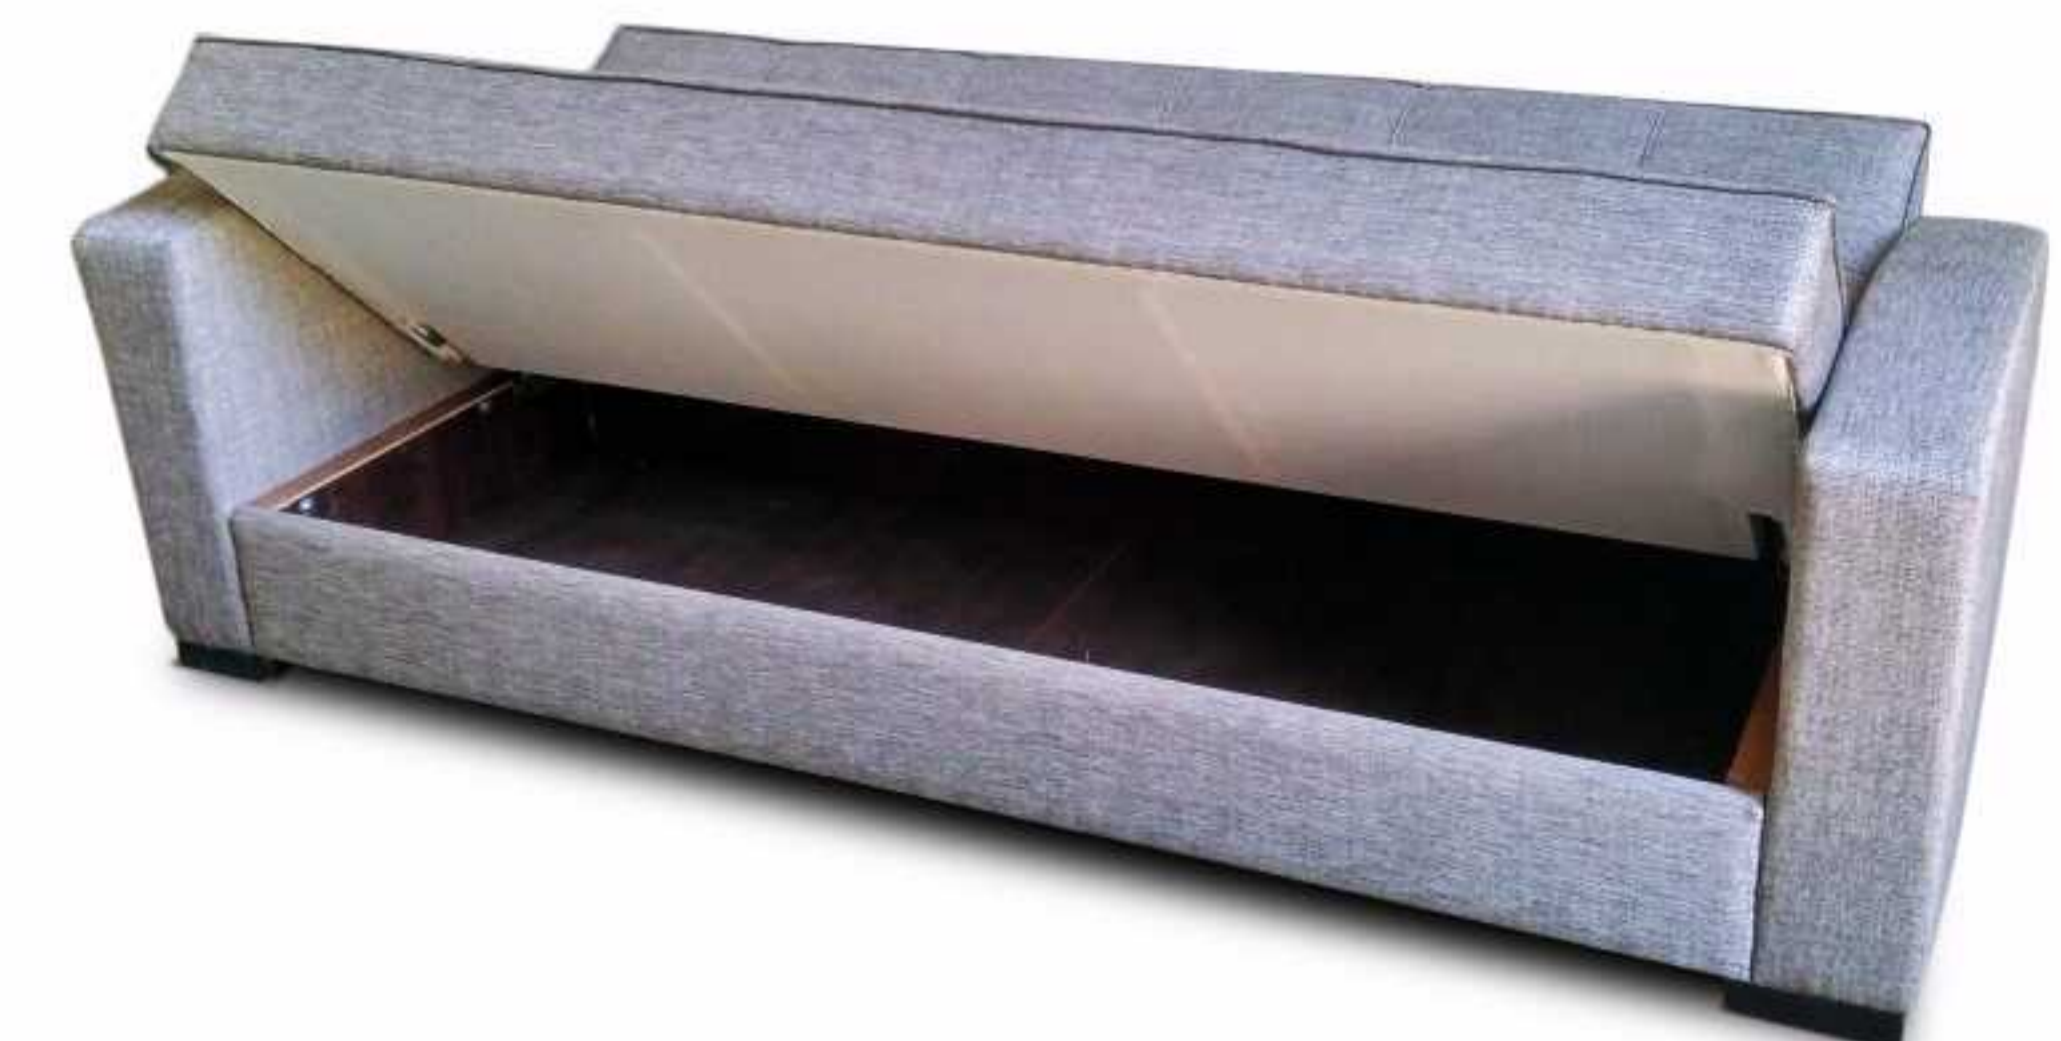

Click Clack

Sofa Bed

Dimensions(cm)

Sofa	Width	Depth	Height
	220	85	85

Bed	Width	Length
	110	190

Code: CC.SB.02.02

MAS
S O F A B E D