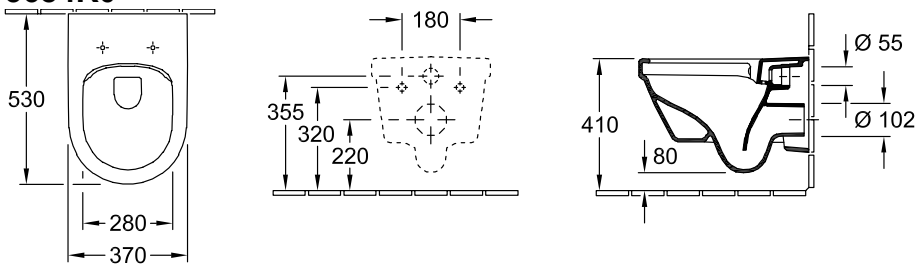

WALL-MOUNTED WC ARCHITECTURA

PRODUCT INFORMATION

1 . POSITION

Model	5684R0
Collection	Architectura
PROJECTS	 PLUS
Width	370 mm
Depth	530 mm
Weight	20,3 kg
description	previously Omnia Architectura, DirectFlush Sanitary ceramics not suitable for installation with flush valves EN 997 with water-saving AQUAREDUCT® system: flush volume 3 / 4,5 litres Please order toilet seat separately.
Flush volume	3 / 4,5 l
Installation	wall-mounted
Outlet	horizontal outlet
material	Sanitary ceramics
Leed	4
Specification texts	Architectura; Washdown toilet, rimless; previously Omnia Architectura, DirectFlush; Sanitary ceramics; Size: 370 x 530 mm; Oval; wall-mounted; not suitable for installation with flush valves; Flush volume: 3 / 4,5 l; Leed: 4; EN 997; with water-saving AQUAREDUCT® system: flush volume 3 / 4,5 litres; horizontal outlet; Please order toilet seat separately.

COLOURS

White Alpin CeramicPlus	5684R0R1	4051202162412
White Alpin	5684R001	4051202162436

TECHNICAL DRAWINGS

5684R0

TECHNICAL DRAWINGS

5684R0