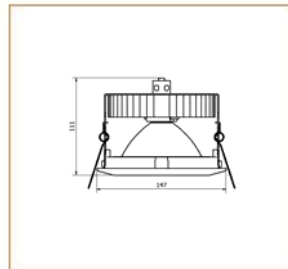

Dimensions