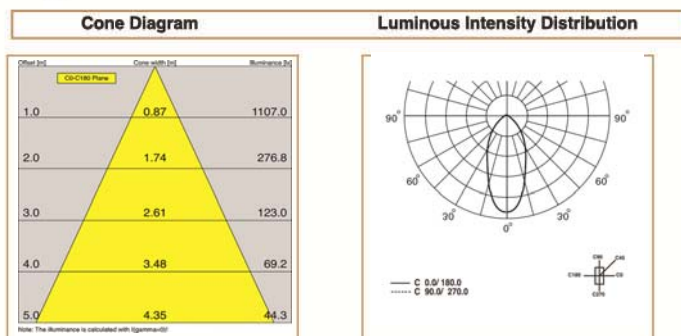

Light Distribution

All Luminaires are electrical tested & protection tested according to the standard (IEC 598)