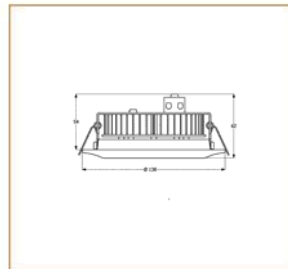

### Basic Data

Material	Die Cast Aluminum
Finishing	Electrostatic Painting
Optics	Lens
Weight	546 gm
IP	40
IK	08
Suspension	Ceiling Recessed
Additional Data	

### Specifications

Art No.	WAT	CCT	CRI	LED	Angle TL	Ø
73321-PL-	24	3000	>70	9	32	2170
73322-PL-	24	4000	>70	9	32	2211
73323-PL-	24	5000	70	9	32	2252

### Dimensions