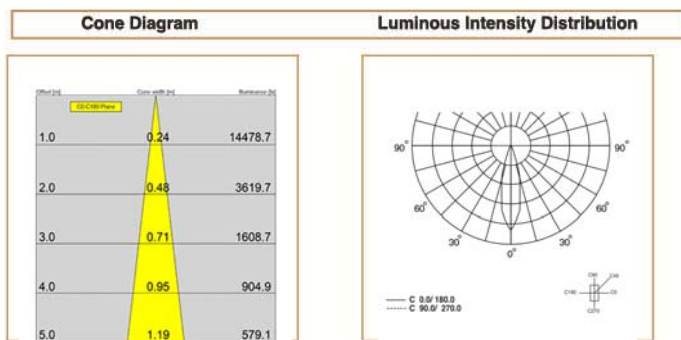

Light Distribution

All Luminaires are electrical tested & protection tested according to the standard (IEC 598)