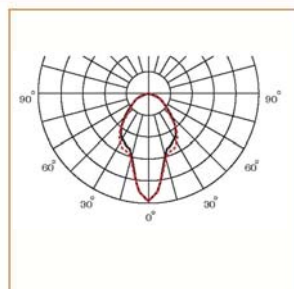

Luminous Intensity Distribution