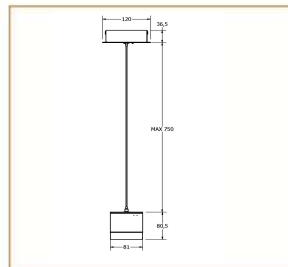

### Basic Data

Material	Die Cast Aluminum
Finishing	Electrostatic coated
Optics	Lens
Weight	796 gm
IP	40
IK	08
Suspension	Suspend
Additional Data	

### Specifications

Art No.	WAT	CCT	CRI	LED	Angle TL	Ø
73555 -PL-	15	3000	75	7	61	904

### Dimensions