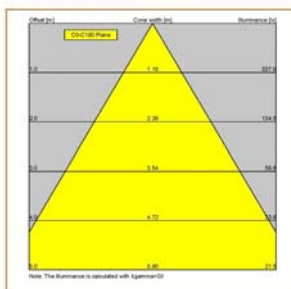

Light Distribution

Cone Diagram