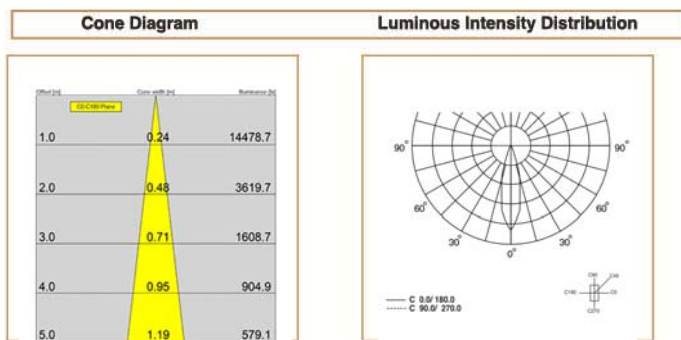

Basic Data

Material	Die Cast Aluminum
Finishing	Electrostatic Painting
Optics	Lens
Weight	546 gm
IP	40
IK	08
Suspension	Ceiling Recessed
Additional Data	

Specifications

Art No.	WAT	CCT	CRI	LED	Angle TL	Ø
73318-PL-	17	3000	>70	9	32	1679
73319-PL-	17	4000	>70	9	32	1720
73320-PL-	17	5000	>70	9	32	1761

Dimensions

Light Distribution

All Luminaires are electrical tested & protection tested according to the standard (IEC 598)