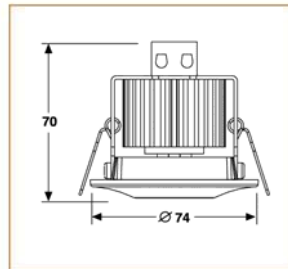

### Basic Data

Material	Die Cast Aluminum
Finishing	Electrostatic Painting
Optics	Lens
Weight	270 gm
IP	40
IK	08
Suspension	Ceiling Recessed
Additional Data	

### Specifications

Art No.	WATT	CCT	CRI	LED	Angle	TL	Ø
73306-PL-	7	3000	>70	3	24	554	62
73308-PL-	7	4000	>70	3	24	567	62
73310-PL-	7	5000	>70	3	24	581	62

### Dimensions