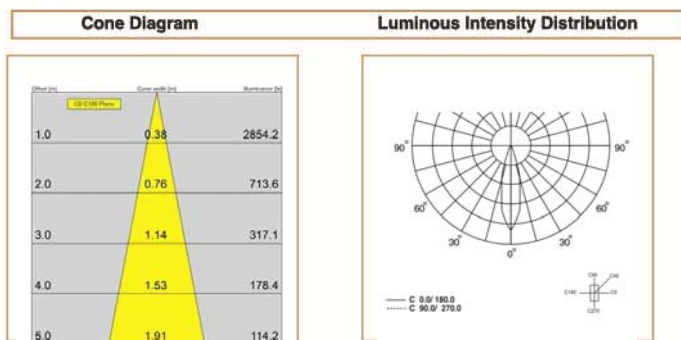

Light Distribution

All Luminaires are electrical tested & protection tested according to the standard (IEC 598)