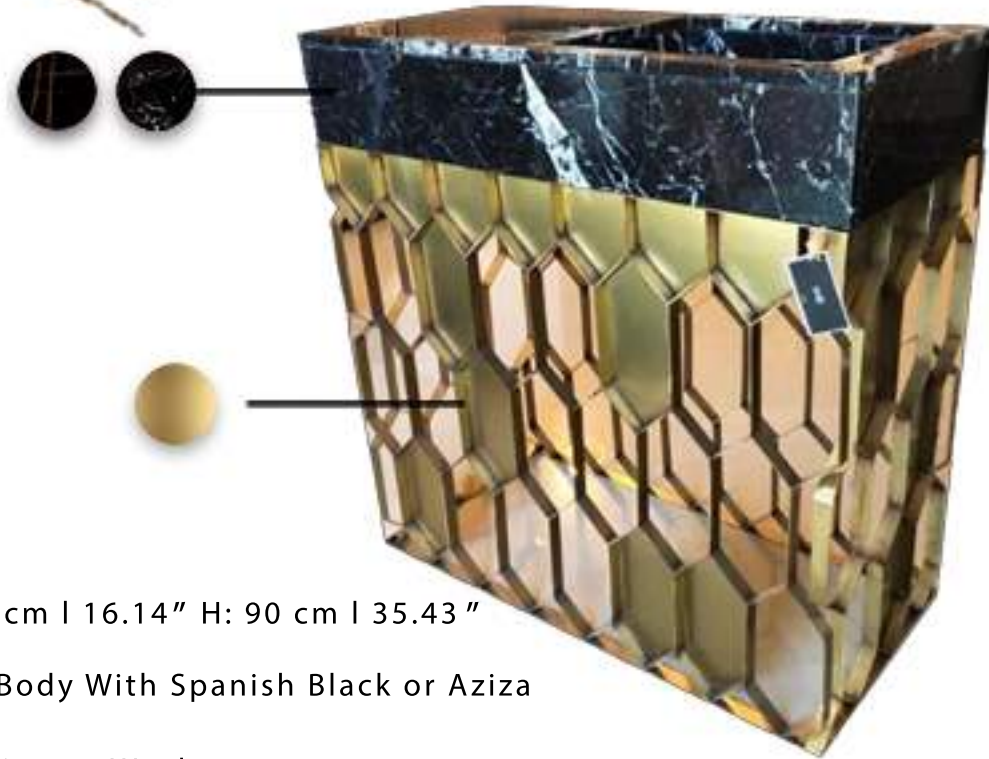

THE BEE HIVE