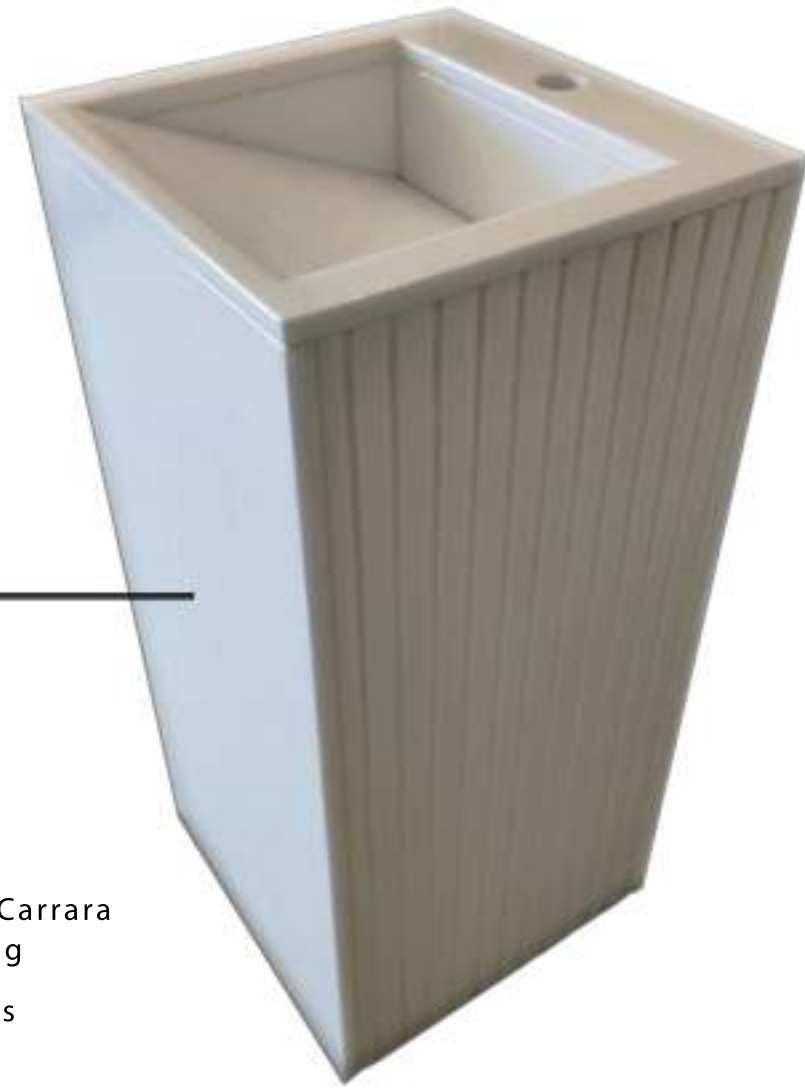

Worldwide Shipping

**STREAKY**

L: 45 cm | 17.71" W: 45 cm | 17.71"  
H: 85 cm | 33.46"

Structure: Bianco White or Turkish Carrara  
Marble Slabs With Protection Coating

Estimated Production Time: 3 Weeks

Worldwide Shipping