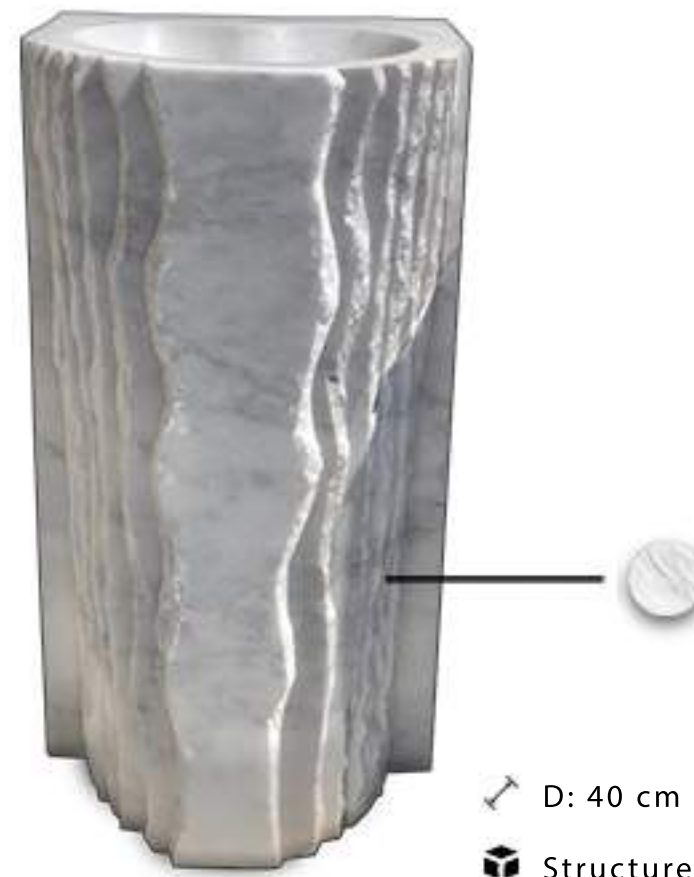

# COHIBA

📏 D: 40 cm | 15.74" H: 90 cm | 35.43"

🏗️ Structure: Double Black Marble Mass Coverd Wih Italian Velvet And Gold Plated Ring And sink

🕒 Estimated Production Time: 8 Weeks

🌐 Worldwide Shipping

# ECHO

📏 D: 40 cm | 15.74" W: 40 cm | 15.74" H: 85 cm | 33.46"

🏗️ Structure: Turkish Carrara Marble Mass

🕒 Estimated Production Time: 4 Weeks

🌐 Worldwide Shipping

D: 42 cm | 16.53" H: 90 cm | 35.43"

Structure: Gold Plated or Silver Stainless Steel Bars On A Spanish Black Base And Sink On Top