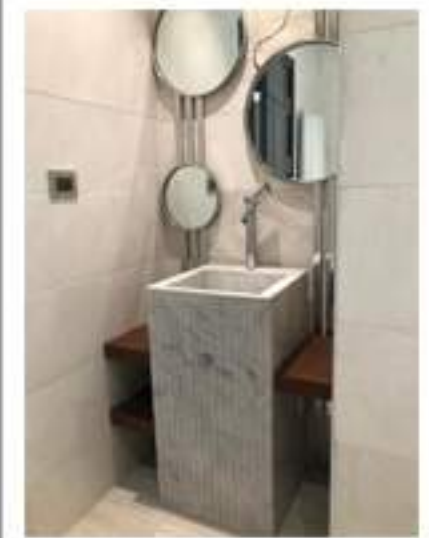

STEP 4

DELIVERED !