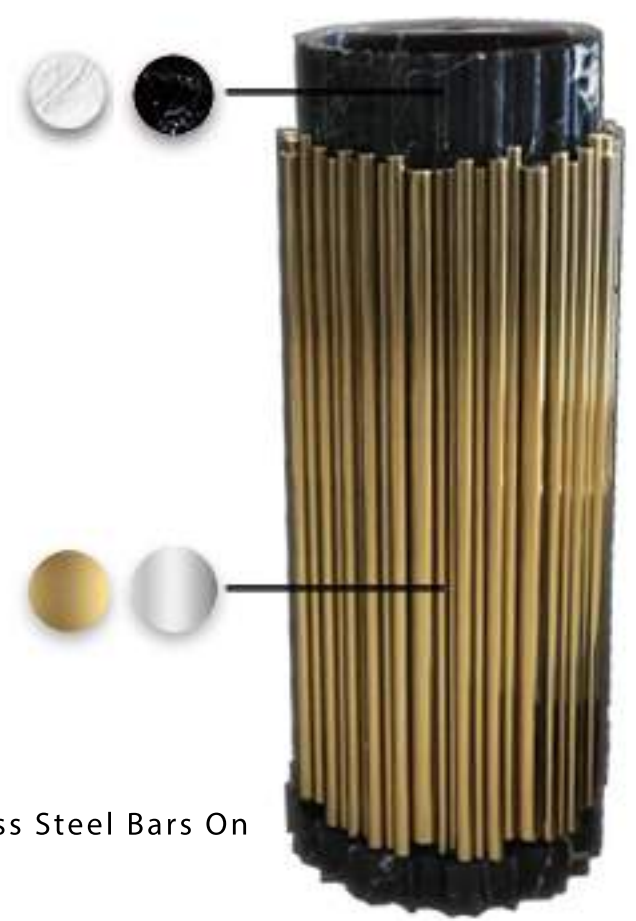

# COHIBA

📏 D: 40 cm | 15.74" H: 90 cm | 35.43"

🏗️ Structure: Double Black Marble Mass Coverd Wih Italian Velvet And Gold Plated Ring And sink

🕒 Estimated Production Time: 8 Weeks

🌐 Worldwide Shipping

# ECHO

📏 D: 40 cm | 15.74" W: 40 cm | 15.74" H: 85 cm | 33.46"

🏗️ Structure: Turkish Carrara Marble Mass

🕒 Estimated Production Time: 4 Weeks

🌐 Worldwide Shipping

D: 42 cm | 16.53" H: 90 cm | 35.43"

Structure: Gold Plated or Silver Stainless Steel Bars On A Spanish Black Base And Sink On Top