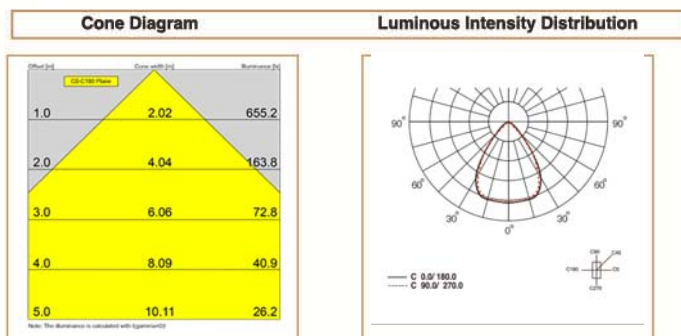

Light Distribution

All Luminaires are electrical tested & protection tested according to the standard (IEC 598)