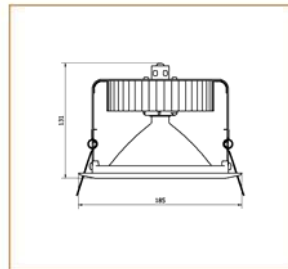

Dimensions