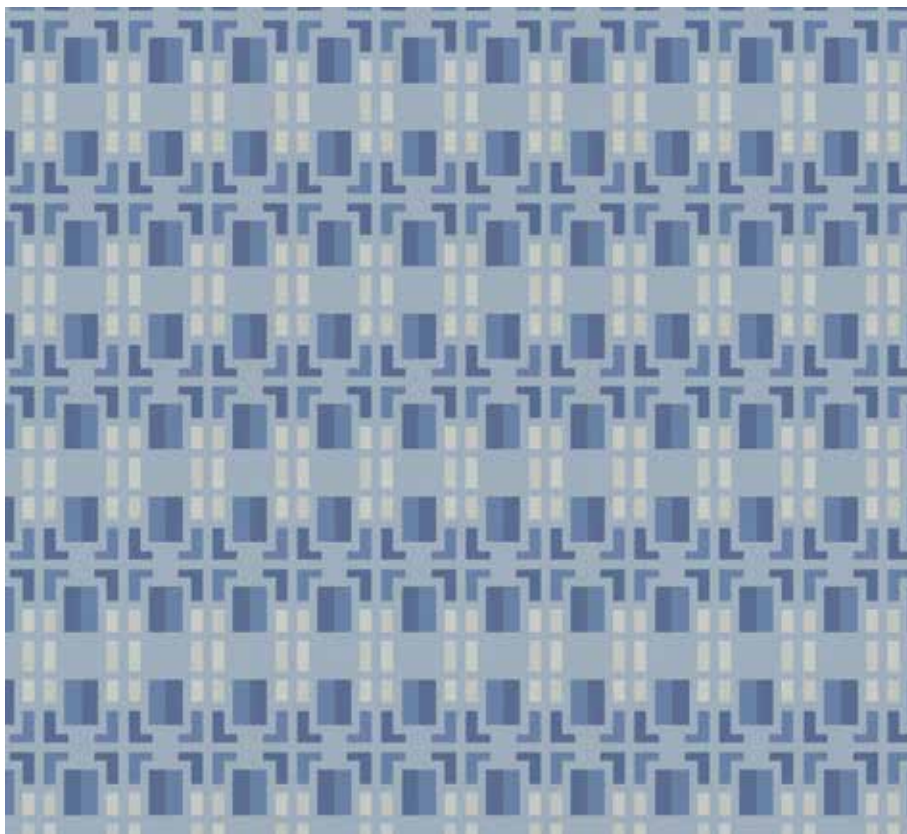

SEIFELDIN MEDHAT

MARCHES WALLPAPER

MAR,98c,490,Nep

COLOR

Nepal/Wedgewood

CONTENTS

80% Paper, 20% Acrylic

REPEAT HEIGHT

16.3 cm

REPEAT WIDTH

7.5 cm

PANEL WIDTH

98 cm

DIRECTION

Up the bolt

NOTES

One roll will cover 9.6 square meters

This image is designed only for better clarification. The colours shown are accurate within the limits of the Lighting, photography and the accuracy of color, of your monitor.