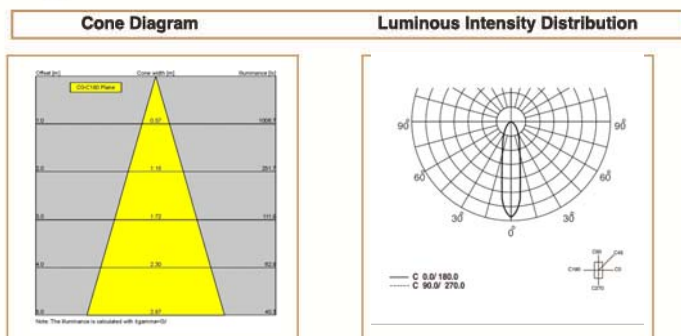

Light Distribution

All Luminaires are electrical tested & protection tested according to the standard (IEC 598)