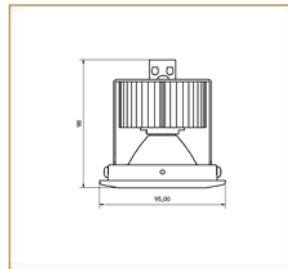

Dimensions