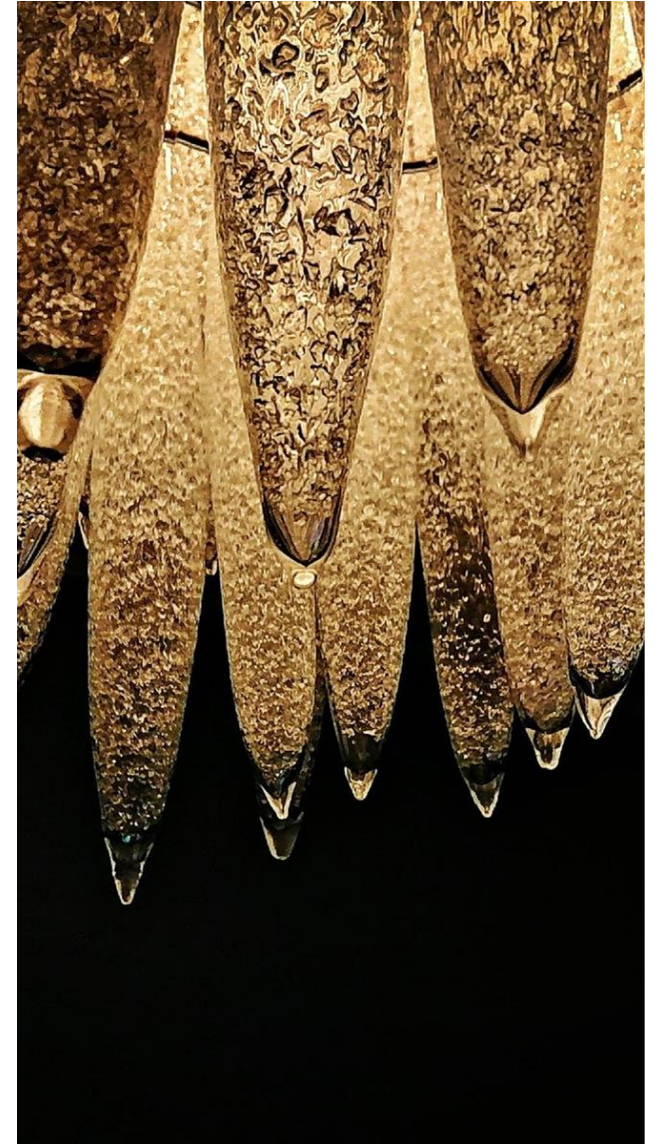

Kelos

Designer &
Manufacture of
Handmade Glass

THE BEGINNING

GLASS
RE-USE

WHERE WE ARE

Art Project

Kelos X Mohamed El Soni

World Map