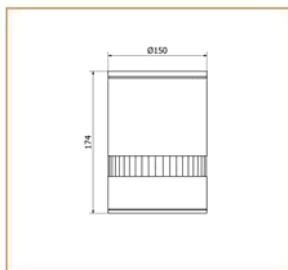

Basic Data

Material	Die Cast Aluminum
Finishing	Electrostatic Painting
Optics	Lens
Weight	1.46 kg
IP	54
IK	08
Suspension	Ceiling Mounted
Additional Data	

Specifications

Art No.	WAT	CCT	CRI	LED	Angle TL	Ø
73790-PL-	12	3000	75	9	18	1020
73791-PL-	12	5000	75	9	18	1093

Dimensions

Light Distribution

All Luminaires are electrical tested & protection tested according to the standard (IEC 598)