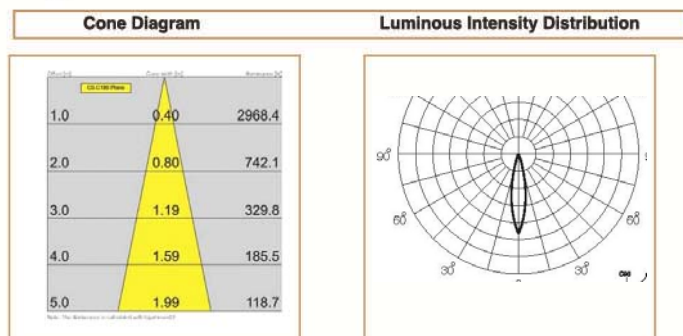

Light Distribution

All Luminaires are electrical tested & protection tested according to the standard (IEC 598)