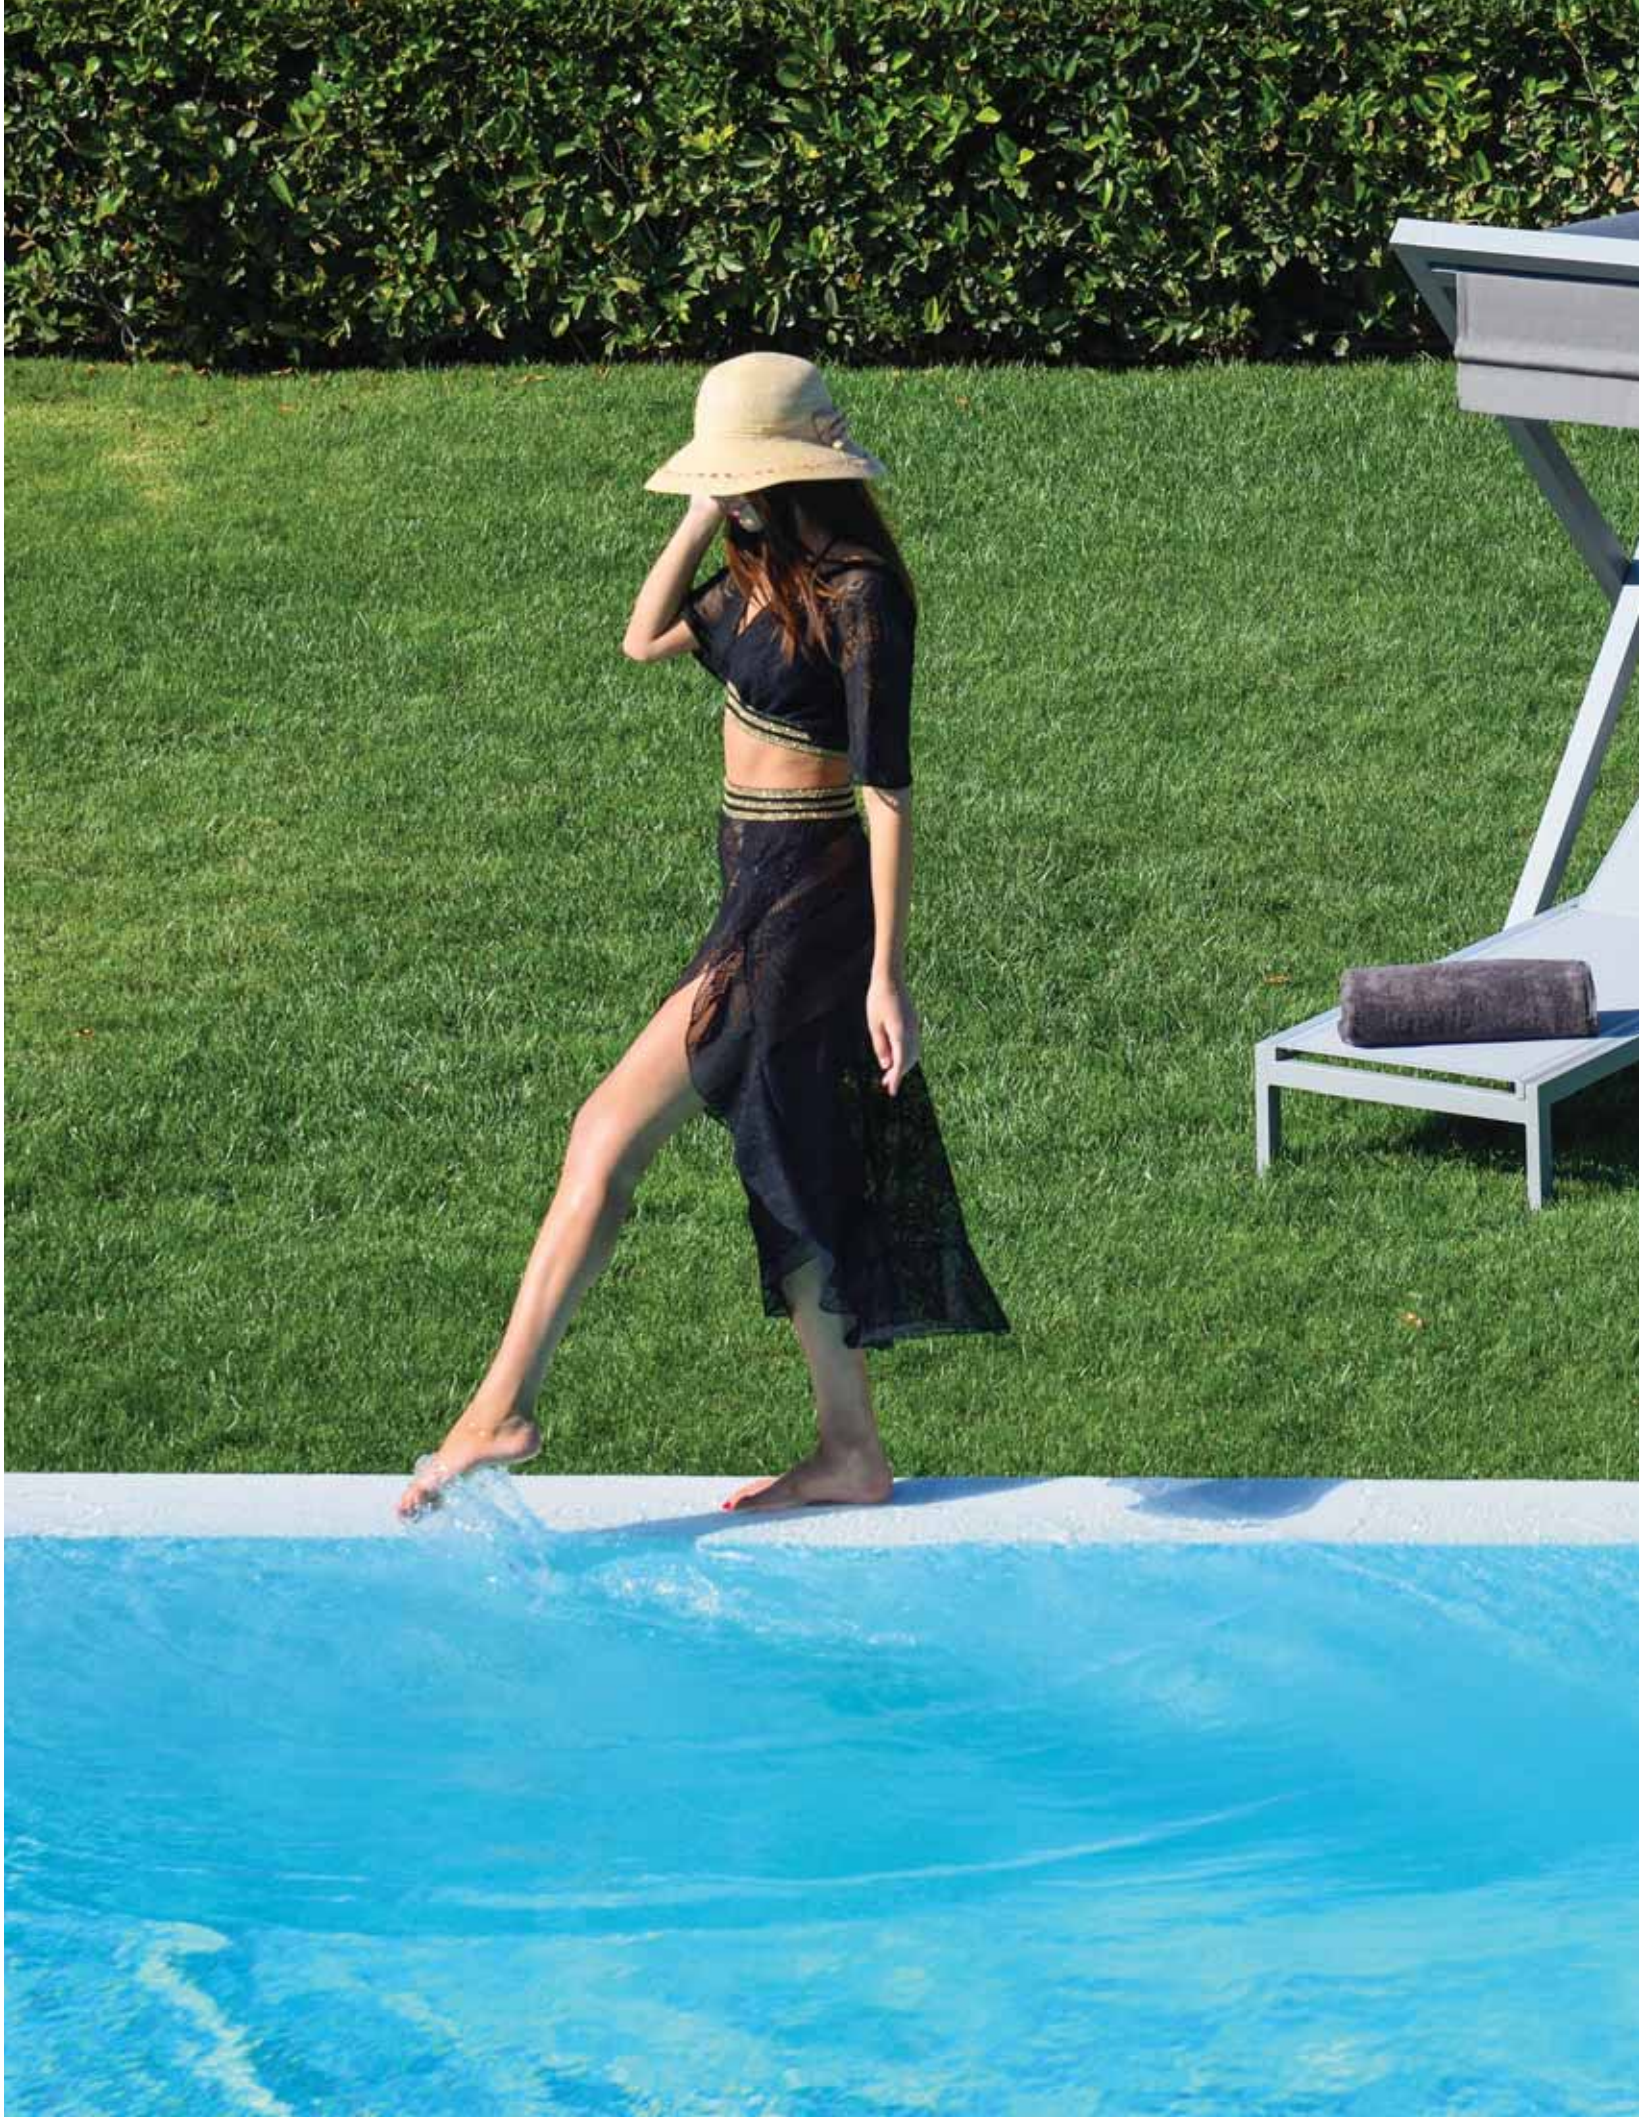

SOPHISTICATED LOOK

Less is more.
Distinct style,
sophisticated look.
Lean back, relax and
feel comfortable with
COSTA collection.

COSTA

COLLECTION

DESIGN by
GEORGE TSIRONAS

An aerial photograph of a sandy beach. A path made of parallel wooden slats runs vertically from the top left towards the bottom center. To the right of the path, two modern lounge chairs with dark grey frames and light-colored cushions are positioned on the sand. The sand is light-colored with some dark spots and debris.