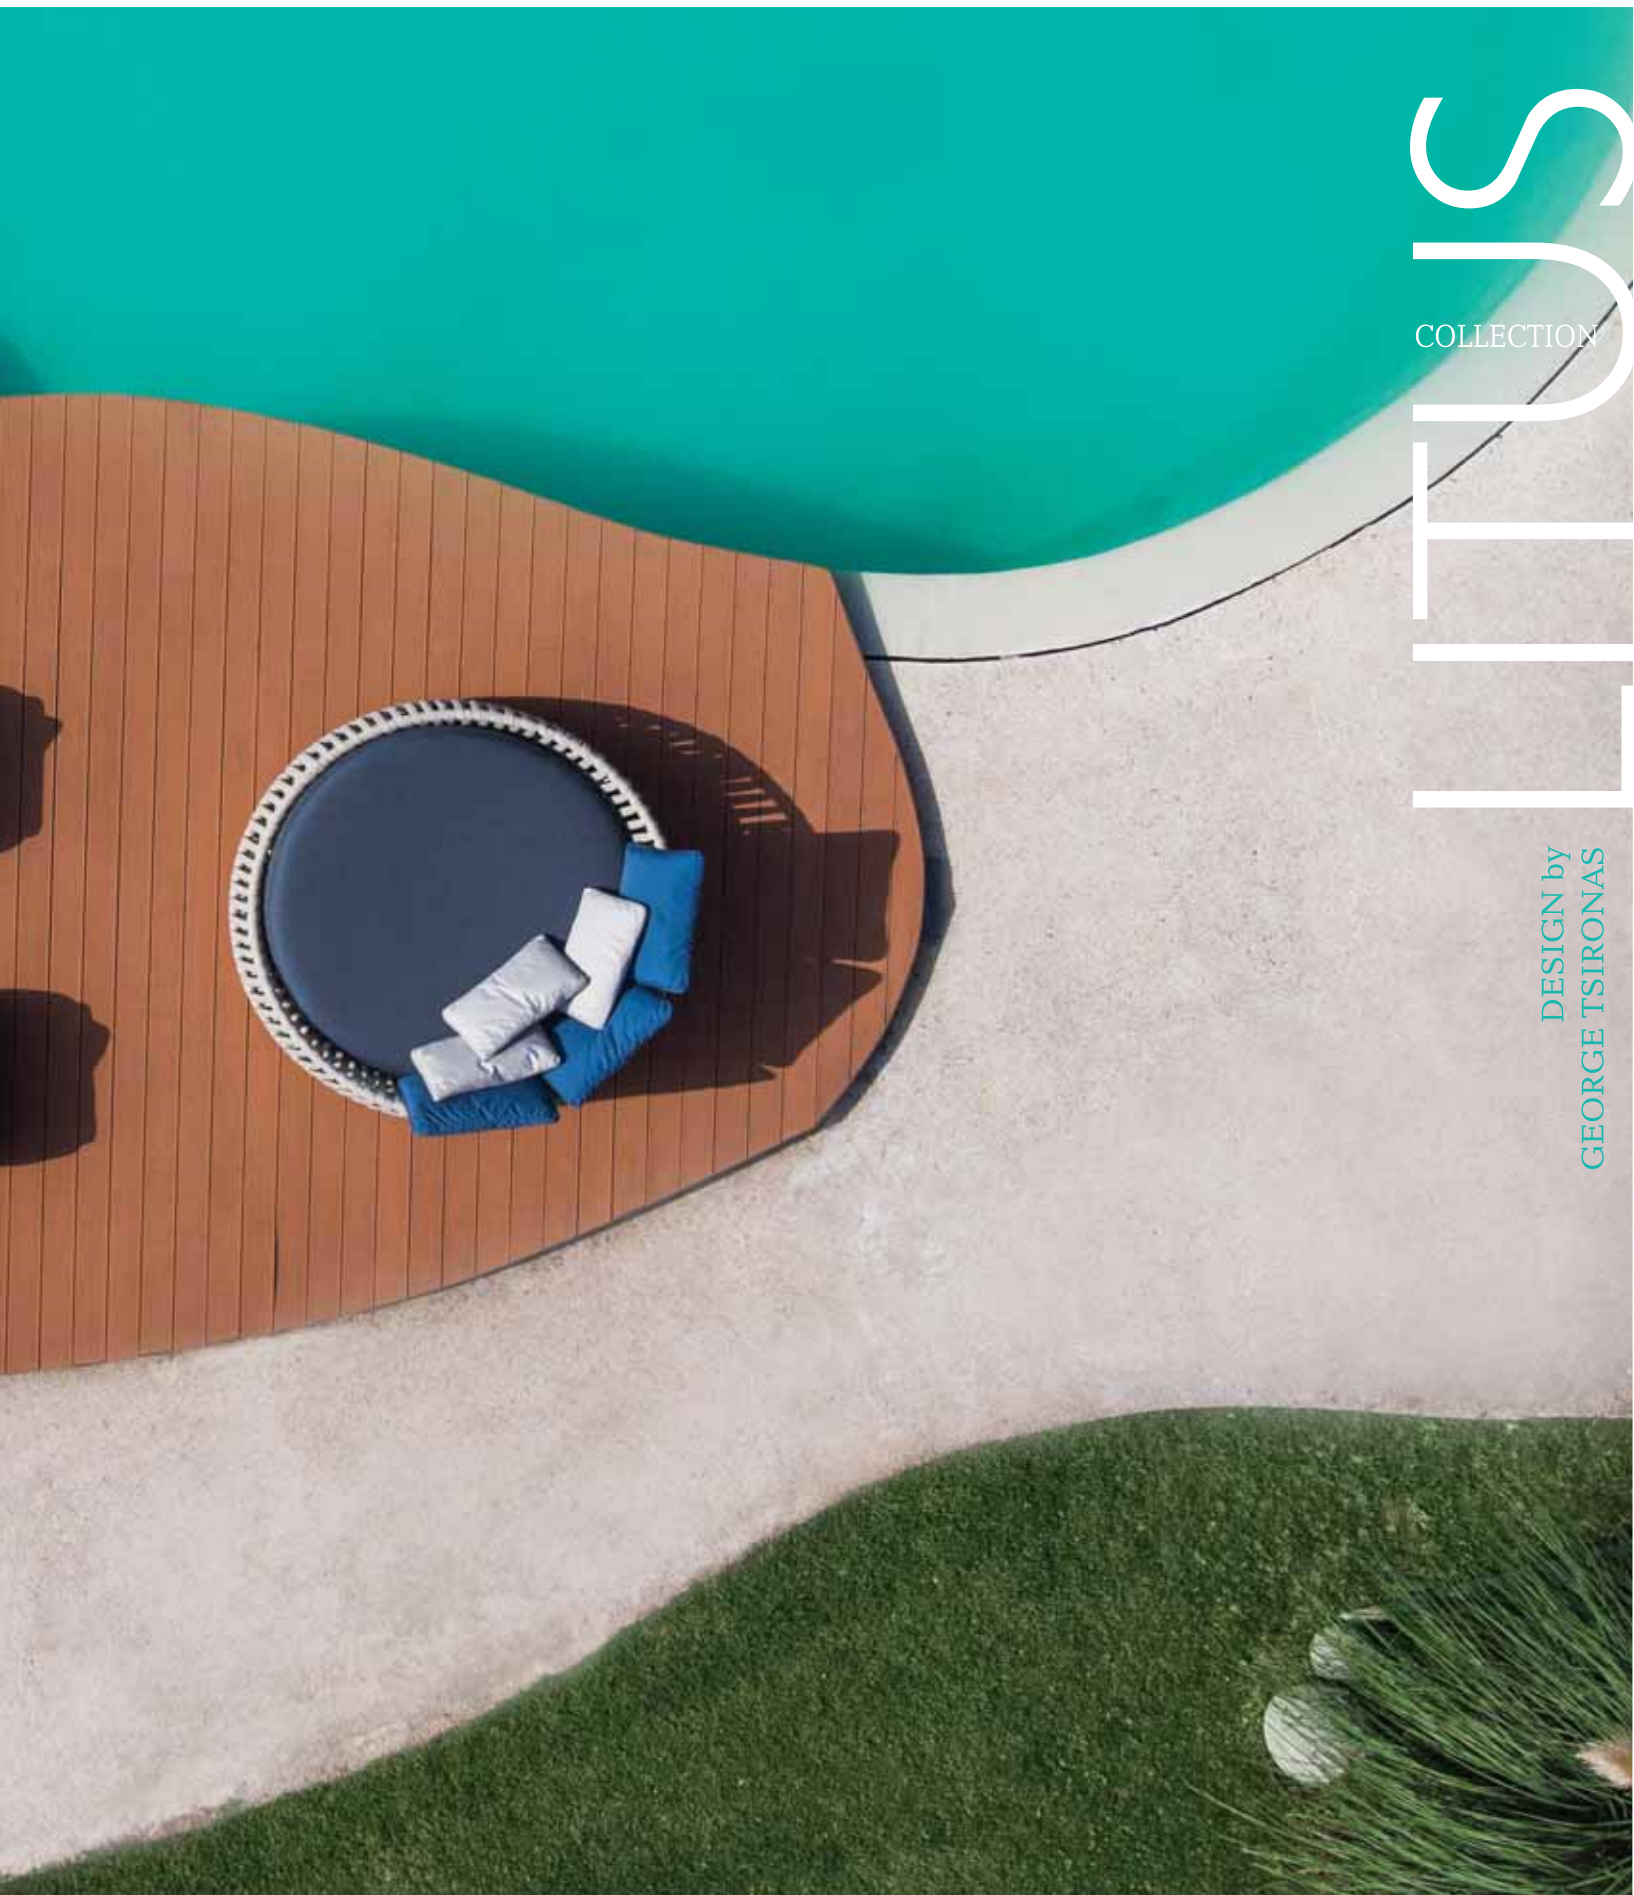

ILLUS

COLLECTION

DESIGN by
GEORGE TSIRONAS