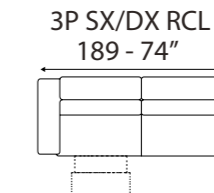

RONCADE

INFORMAZIONI TECNICHE

Inclusi poggiatesta regolabili con cricchetto a scatto.
Struttura legno e derivati,
Molle nosag.
Imbottitura seduta, spalliera in poliuretano espanso.
Piedi in metallo.
Cuscini di seduta non amovibile.
Non sfoderabile.
Cuscini accessori non inclusi.

TECHNICAL INFORMATION

Included adjustable ratchet headrests.
Wooden structure and its by-products,
Nosag springs.
Padded seat cushion, expanded polyurethane foam backrests.
Metal feet.
Not removable seat cushions.
Not removable covers.
Decorative cushions not included.