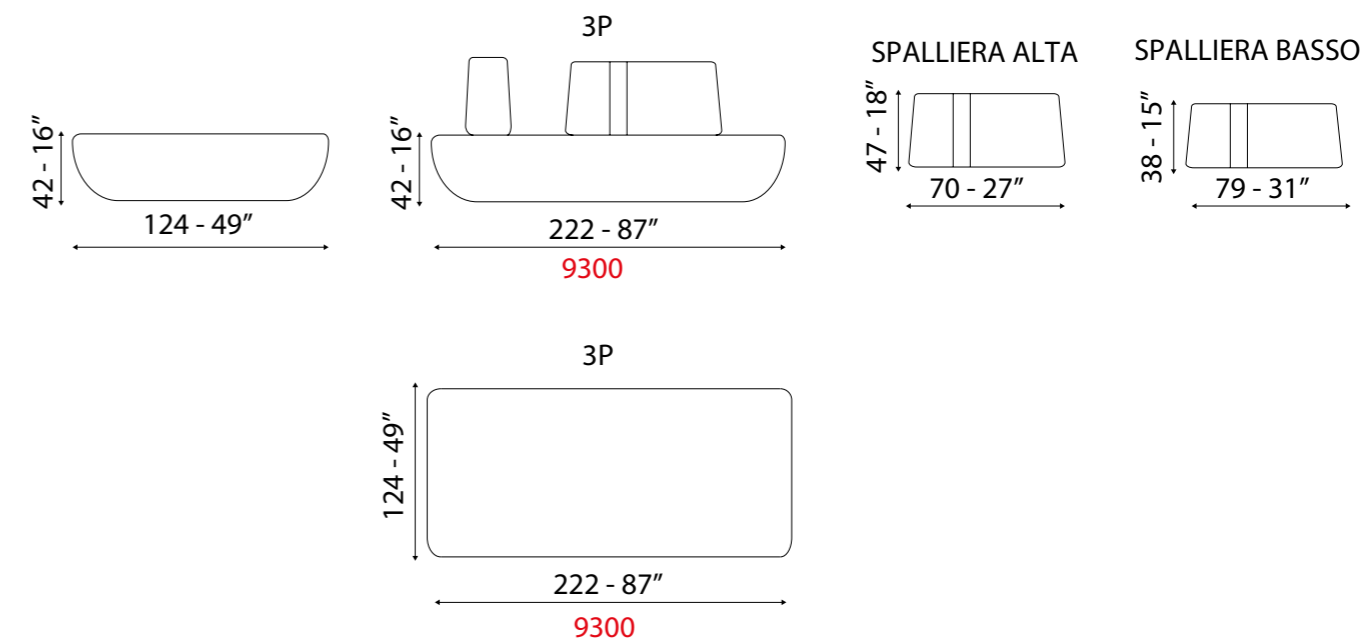

KAMELIE

INFORMAZIONI TECNICHE

Struttura in legno e derivati, con cinghie elastiche ad alta resistenza.
Imbottitura seduta, poliuretano espanso e piuma.
Spalliera in poliuretano espanso.
Cuscini di spalliera rimovibili (n°2 di serie).
Rivestimento sfoderabile.
Cuscini di seduta in poliuretano espanso.

Opzione fascia base perimetrale in pelle

TECHNICAL INFORMATION

Wooden structure and its by products, with highly-resistant elastic belts.
Padded seat cushion expanded polyurethane and feather, polyurethane foam backrest.
Removable seat cushions (N° 2 serie).
Removable covers.

option perimeter based in leather only