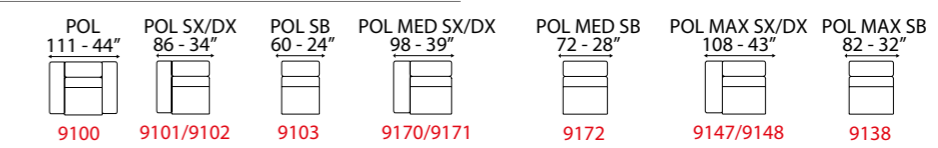

MERANO

INFORMAZIONI TECNICHE

Inclusi poggiatesta regolabili con meccanismo a scatto.
Struttura legno e derivati, con cinghie elastiche ad alta resistenza.
Imbottitura seduta, spalliera in poliuretano espanso.
Piedi in legno.
Cuscini di seduta non amovibili.
Non sfoderabile.
Materasso in poliuretano nella versione letto.

Opzioni:

- Versioni letto e recliner solo nella versione 3 posti max e poltrona extra.
- Nella versione 3 posti max 2 materassi singoli.
- Materasso in memory.
- Cuscini ornamentali non inclusi.

TECHNICAL INFORMATION

Included adjustable ratchet headrest.
Wooden structure and its by-products, with highly-resistant elastic belts.
Padded seat cushion, expanded polyurethane foam backrest.
Wooden feet.
Not removable elements.
Not removable covers.
Polyurethane mattress in the bed version.

Options:

- Bed version and recliner are only available in 3 seater max sofa and extra armchair.
- In 3 seater sofa max version two single mattresses.
- Mattress also available in memory.
- Decorative cushions not included.