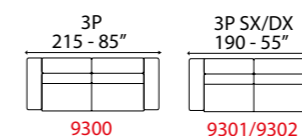

MERANO

INFORMAZIONI TECNICHE

Inclusi poggiatesta regolabili con meccanismo a scatto.
Struttura legno e derivati, con cinghie elastiche ad alta resistenza.
Imbottitura seduta, spalliera in poliuretano espanso.
Piedi in legno.
Cuscini di seduta non amovibili.
Non sfoderabile.
Materasso in poliuretano nella versione letto.

Opzioni:

- Versioni letto e recliner solo nella versione 3 posti max e poltrona extra.
- Nella versione 3 posti max 2 materassi singoli.
- Materasso in memory.
- Cuscini ornamentali non inclusi.

TECHNICAL INFORMATION

Included adjustable ratchet headrest.
Wooden structure and its by-products, with highly-resistant elastic belts.
Padded seat cushion, expanded polyurethane foam backrest.
Wooden feet.
Not removable elements.
Not removable covers.
Polyurethane mattress in the bed version.

Options:

- Bed version and recliner are only available in 3 seater max sofa and extra armchair.
- In 3 seater sofa max version two single mattresses.
- Mattress also available in memory.
- Decorative cushions not included.