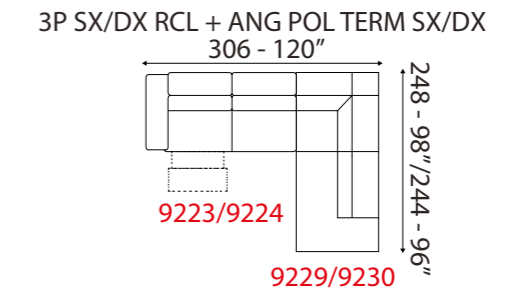

RONCADE

INFORMAZIONI TECNICHE

Inclusi poggiatesta regolabili con cricchetto a scatto.
Struttura legno e derivati,
Molle nosag.
Imbottitura seduta, spalliera in poliuretano espanso.
Piedi in metallo.
Cuscini di seduta non amovibile.
Non sfoderabile.
Cuscini accessori non inclusi.

TECHNICAL INFORMATION

Included adjustable ratchet headrests.
Wooden structure and its by-products,
Nosag springs.
Padded seat cushion, expanded polyurethane foam backrests.
Metal feet.
Not removable seat cushions.
Not removable covers.
Decorative cushions not included.