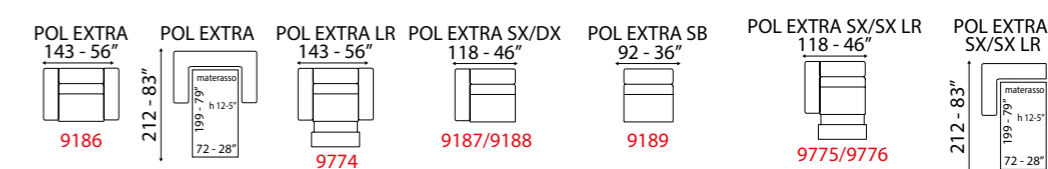

MERANO

INFORMAZIONI TECNICHE

Inclusi poggiatesta regolabili con meccanismo a scatto.
Struttura legno e derivati, con cinghie elastiche ad alta resistenza.
Imbottitura seduta, spalliera in poliuretano espanso.
Piedi in legno.
Cuscini di seduta non amovibili.
Non sfoderabile.
Materasso in poliuretano nella versione letto.

Opzioni:

- Versioni letto e recliner solo nella versione 3 posti max e poltrona extra.
- Nella versione 3 posti max 2 materassi singoli.
- Materasso in memory.
- Cuscini ornamentali non inclusi.

TECHNICAL INFORMATION

Included adjustable ratchet headrest.
Wooden structure and its by-products, with highly-resistant elastic belts.
Padded seat cushion, expanded polyurethane foam backrest.
Wooden feet.
Not removable elements.
Not removable covers.
Polyurethane mattress in the bed version.

Options:

- Bed version and recliner are only available in 3 seater max sofa and extra armchair.
- In 3 seater sofa max version two single mattresses.
- Mattress also available in memory.
- Decorative cushions not included.