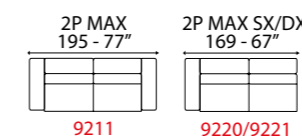

MERANO

INFORMAZIONI TECNICHE

Inclusi poggiatesta regolabili con meccanismo a scatto.
Struttura legno e derivati, con cinghie elastiche ad alta resistenza.
Imbottitura seduta, spalliera in poliuretano espanso.
Piedi in legno.
Cuscini di seduta non amovibili.
Non sfoderabile.
Materasso in poliuretano nella versione letto.

Opzioni:

- Versioni letto e recliner solo nella versione 3 posti max e poltrona extra.
- Nella versione 3 posti max 2 materassi singoli.
- Materasso in memory.
- Cuscini ornamentali non inclusi.

TECHNICAL INFORMATION

Included adjustable ratchet headrest.
Wooden structure and its by-products, with highly-resistant elastic belts.
Padded seat cushion, expanded polyurethane foam backrest.
Wooden feet.
Not removable elements.
Not removable covers.
Polyurethane mattress in the bed version.

Options:

- Bed version and recliner are only available in 3 seater max sofa and extra armchair.
- In 3 seater sofa max version two single mattresses.
- Mattress also available in memory.
- Decorative cushions not included.