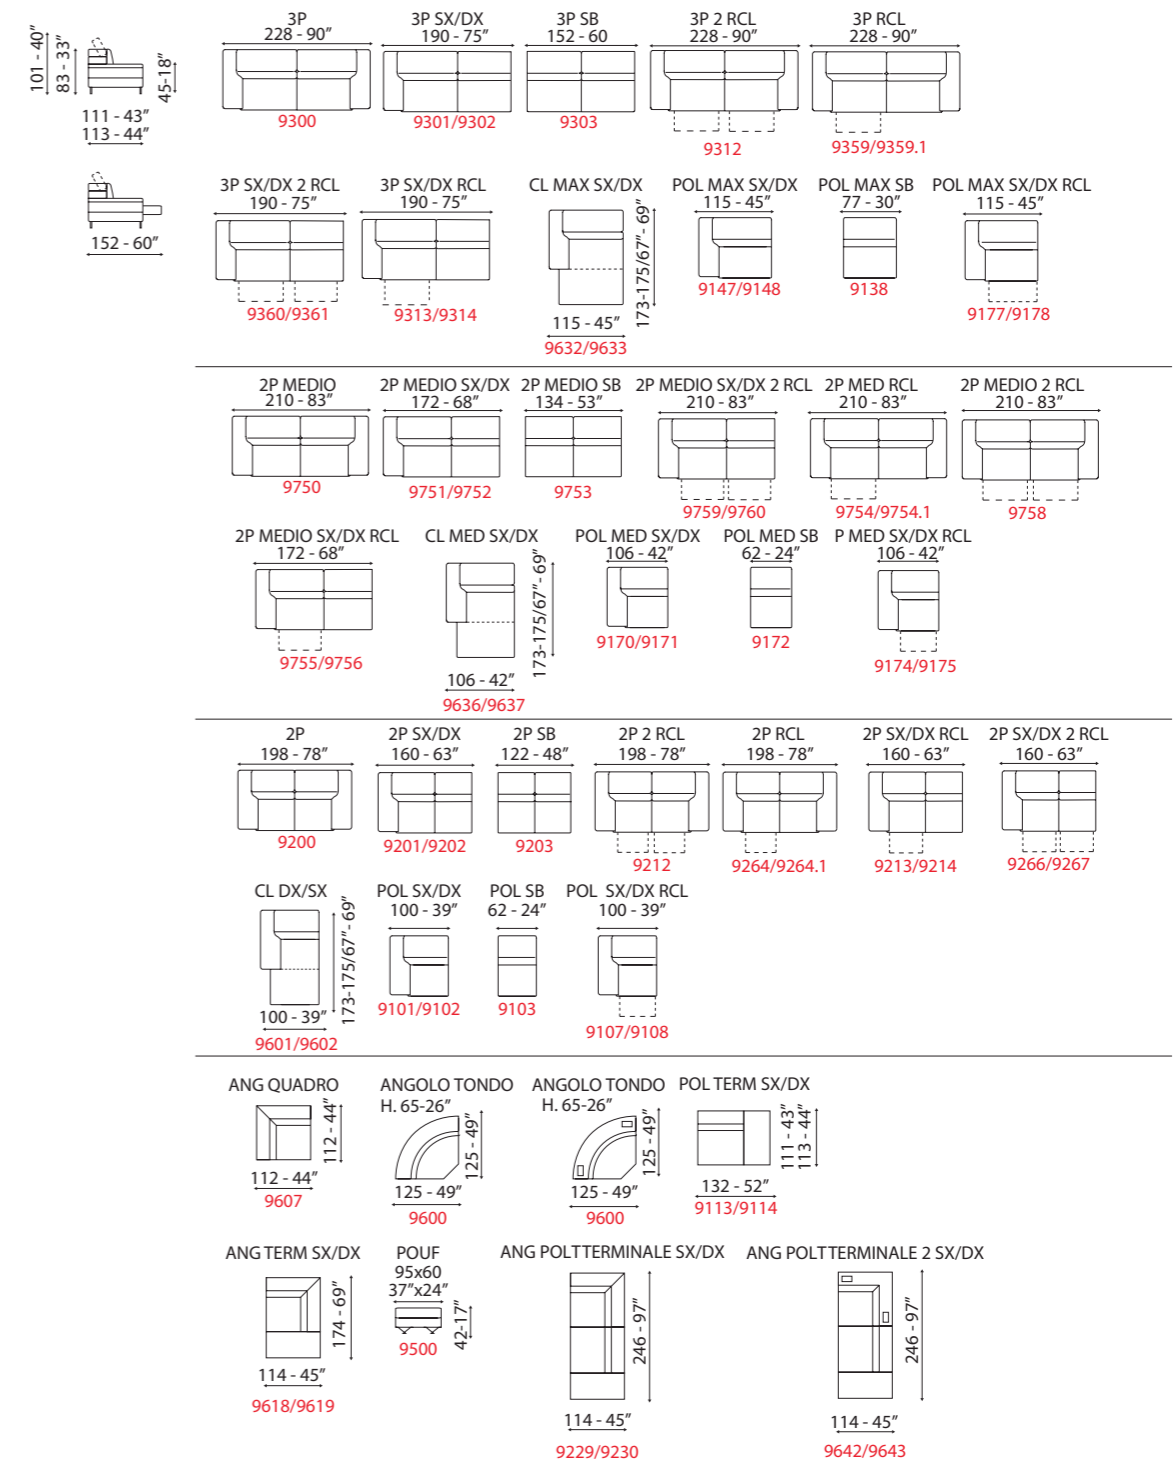

INFORMAZIONI TECNICHE

Inclusi poggiatesta regolabili con cricchetto a scatto.
Struttura legno e derivati, con cinghie elastiche ad alta resistenza.
Imbottitura seduta, spalliera in poliuretano espanso.
Piedi metallo.
Cuscini di seduta non amovibile.
Non sfoderabile.

Opzioni:
- Piede metallo cromato con finitura titanio, rame e ottone.
- Cuscini ornamentali non inclusi.

TECHNICAL INFORMATION

Included adjustable headrest with positions.
Wooden structure and its by-products, with highly-resistant elastic belts.
Padded seat cushion, expanded polyurethane foam backrest.
Metal feet.
Not removable seat cushions.
Not removable covers.

Options:
- Chrome metal legs with titanium, copper and brass finishing.
- Decorative cushions not included.