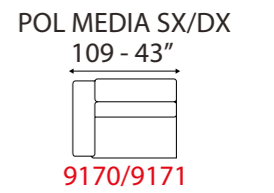

RONCADE

INFORMAZIONI TECNICHE

Inclusi poggiatesta regolabili con cricchetto a scatto.
Struttura legno e derivati,
Molle nosag.
Imbottitura seduta, spalliera in poliuretano espanso.
Piedi in metallo.
Cuscini di seduta non amovibile.
Non sfoderabile.
Cuscini accessori non inclusi.

TECHNICAL INFORMATION

Included adjustable ratchet headrests.
Wooden structure and its by-products,
Nosag springs.
Padded seat cushion, expanded polyurethane foam backrests.
Metal feet.
Not removable seat cushions.
Not removable covers.
Decorative cushions not included.