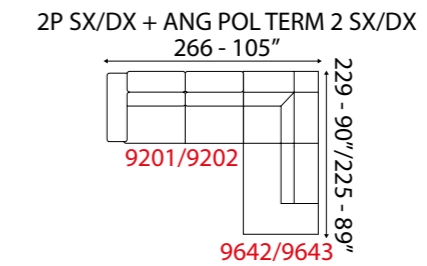

RONCADE

INFORMAZIONI TECNICHE

Inclusi poggiatesta regolabili con cricchetto a scatto.
Struttura legno e derivati,
Molle nosag.
Imbottitura seduta, spalliera in poliuretano espanso.
Piedi in metallo.
Cuscini di seduta non amovibile.
Non sfoderabile.
Cuscini accessori non inclusi.

TECHNICAL INFORMATION

Included adjustable ratchet headrests.
Wooden structure and its by-products,
Nosag springs.
Padded seat cushion, expanded polyurethane foam backrests.
Metal feet.
Not removable seat cushions.
Not removable covers.
Decorative cushions not included.