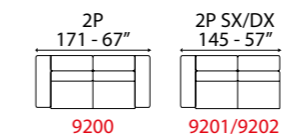

MERANO

INFORMAZIONI TECNICHE

Inclusi poggiatesta regolabili con meccanismo a scatto.
Struttura legno e derivati, con cinghie elastiche ad alta resistenza.
Imbottitura seduta, spalliera in poliuretano espanso.
Piedi in legno.
Cuscini di seduta non amovibili.
Non sfoderabile.
Materasso in poliuretano nella versione letto.

Opzioni:

- Versioni letto e recliner solo nella versione 3 posti max e poltrona extra.
- Nella versione 3 posti max 2 materassi singoli.
- Materasso in memory.
- Cuscini ornamentali non inclusi.

TECHNICAL INFORMATION

Included adjustable ratchet headrest.
Wooden structure and its by-products, with highly-resistant elastic belts.
Padded seat cushion, expanded polyurethane foam backrest.
Wooden feet.
Not removable elements.
Not removable covers.
Polyurethane mattress in the bed version.

Options:

- Bed version and recliner are only available in 3 seater max sofa and extra armchair.
- In 3 seater sofa max version two single mattresses.
- Mattress also available in memory.
- Decorative cushions not included.