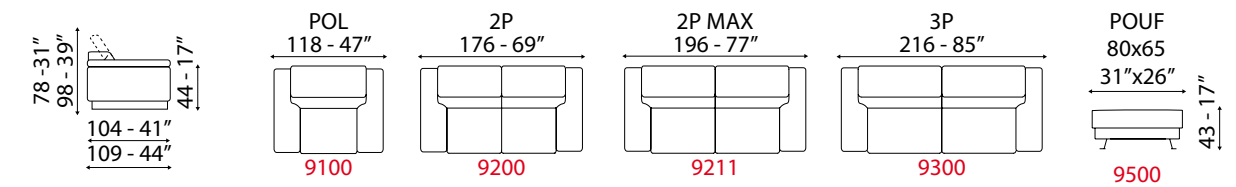

MONTANA

Inclusi poggiatesta regolabili con cricchetto a scatto.
Struttura in legno e derivati, con cinghie elastiche ad alta resistenza.
Imbottitura seduta, spalliera in poliuretano espanso.
Rivestimento pelli selezionate.
Rivestimento tessuti di alta qualità.
Piede metallo con finitura colori RAL.
Cuscini di seduta non amovibile.
Non sfoderabile.

Opzioni:
- Cuscini ornamentali non inclusi.

Included adjustable ratchet headrest.
Wooden structure and its by-products, with highly-resistant elastic belts.
Padded seat cushion, expanded polyurethane foam backrest.
Selected leather upholstery.
High-quality upholstery fabrics.
Metal feet with RAL colours finishing.
Not removable seat cushions.
Not removable covers.

Options:
- Decorative cushions not included.