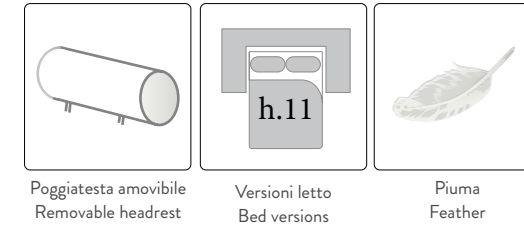

DAVID

Struttura in legno e derivati, con cinghie elastiche ad alta resistenza.
Imbottitura seduta, spalliera in poliuretano espanso e piuma.
Rivestimento pelli selezionate.
Rivestimento tessuti di alta qualità.
Piedi PVC cromato.
Cuscini di seduta e spalliera amovibili.
Sfoderabile.

Opzioni:
- Versioni Letto.
- Cuscini ornamentali non inclusi.
- Poggiatesta amovibile.

Wooden structure and its by-products, with highly-resistant elastic belts.
Padded seat cushion, expanded polyurethane foam feather backrest.
Selected leather upholstery.
High-quality upholstery fabrics.
PVC chromed feet.
Removable seat cushions and backrests.
Removable.

Options:
- Bed version .
- Decorative cushions not included.
- Adjustable headrest.