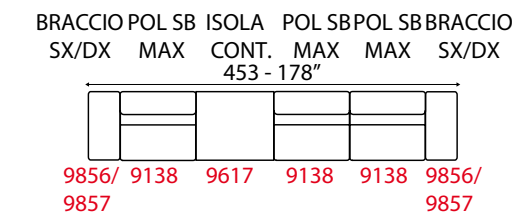

ISOLA
103x103
41"x41"
9616

ISOLA
CONT.
103x103
41"x41"
9617