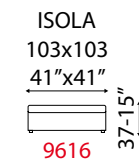

BRACCIO POL SB ISOLA POL SB POL SB BRACCIO
SX/DX MAX CONT. MAX MAX SX/DX
453-178"
9856/9857 9138 9617 9138 9138 9856/9857