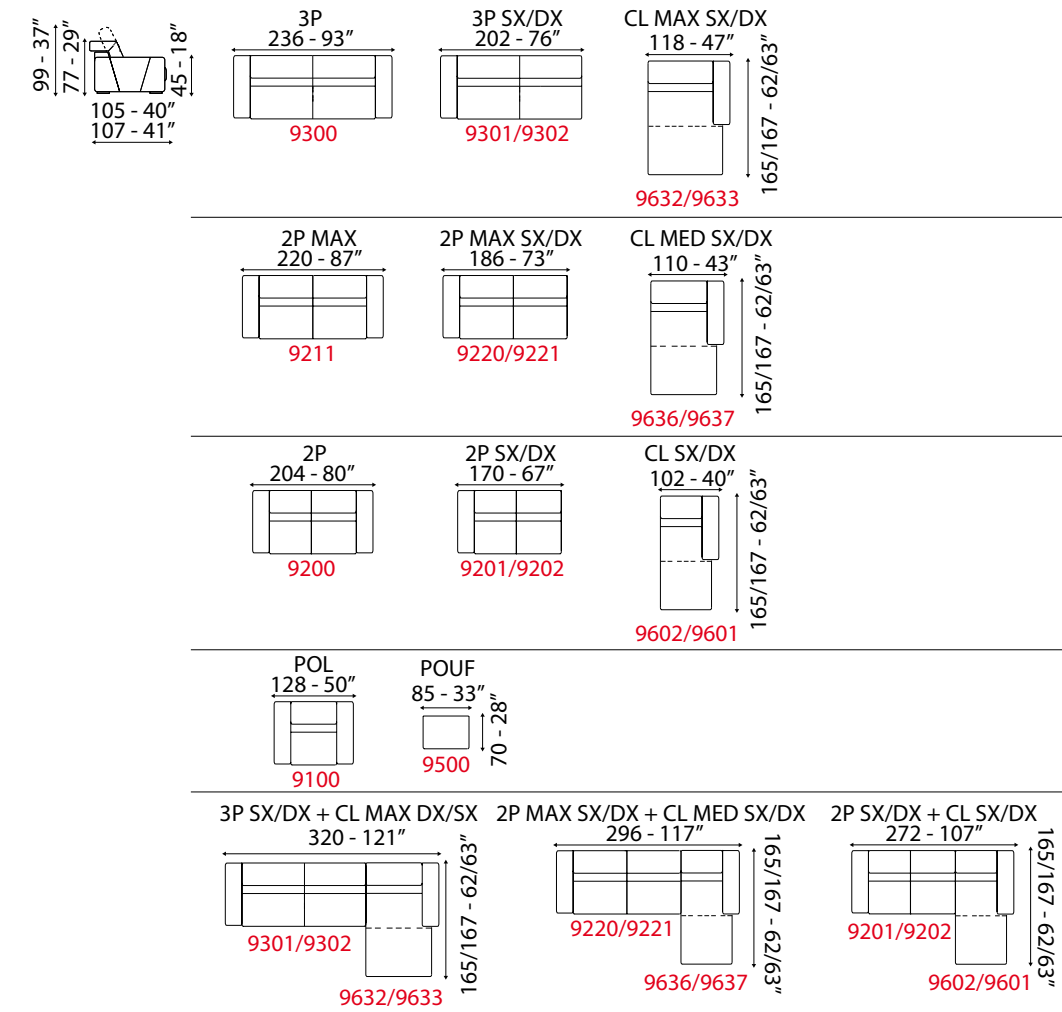

MANTEGNA

Inclusi poggiatesta regolabili con cricchetto a scatto.
Struttura legno e derivati, con cinghie elastiche ad alta resistenza.
Imbottitura seduta, spalliera in poliuretano espanso.
Rivestimento pelli selezionate.
Rivestimento tessuti di alta qualità.
Piedi in legno.
Cuscini di seduta non amovibile.
Non sfoderabile.

Opzioni:
- Cuscini ornamentali non inclusi.

Included adjustable headrest.
Wooden structure and its by-products, with highly-resistant elastic belts.
Padded seat cushion, expanded polyurethane foam backrest.
Selected leather upholstery.
High-quality upholstery fabrics.
Wooden feet.
Not removable seat cushions.
Not removable covers.

Options:
- Decorative cushions not included.