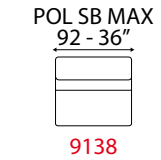

Pouf contenitore abbinamento ideale tra confort e praticità.
The pouffe with storage box is the perfect combination of comfort and convenience.

Poggiatesta regolabili
Adjustable headrest

BRACCIO SX/DX
37-15"
50-20"
9856/9857