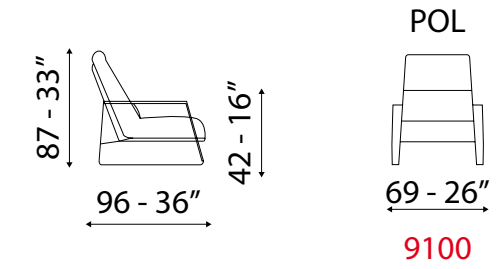

Struttura in metallo più legno.
Imbottitura seduta, spalliera in poliuretano espanso con strato in memory.
Rivestimento pelli selezionate.
Rivestimento tessuti di alta qualità.
Piedi metallo con finiture cromate lucido.
Cuscini amovibili.
Parzialmente Sfoderabile.

Opzioni:
- Piede metallo cromato con finitura titanio, rame e ottone.

Metal and wooden structure.
Padded seat cushion, expanded polyurethane memory foam backrest.
Selected leather upholstery.
High-quality upholstery fabrics.
Metal feet with polished chromed finishing.
Removable cushions.
Partially removable.

Options:
- Chromed metal feet with titanium, copper and brass finishing.