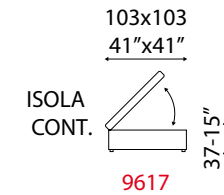

BRACCIO POL SB ISOLA POL SB POL SB BRACCIO
SX/DX MAX CONT. MAX MAX SX/DX
453-178"
9856/9857 9138 9617 9138 9138 9856/9857