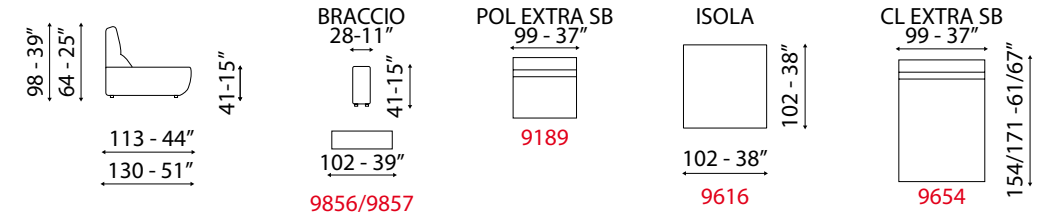

REEF

Varietà e modularità compositiva sono le principali caratteristiche di Reef, abbinata ad un confort elevato esaltato dal meccanismo di regolazione delle spalliere e dal poggiatesta;
Its variety and modular composition are the main characteristics of this model which provide the maximum comfort emphasized by the adjustable mechanism of the backrest and the headrest.

La chaiselongue con il meccanismo di spalliera alla massima apertura offre l'immagine di un confortevolissimo letto con spalliera imbottita;
The chaiselongue has got an opening backrest mechanism that offers a very comfortable bed with upholstered backrest.

Reef è un sistema living di elevata flessibilità compositiva che offre ampio spazio alla propria fantasia cromatica.
Reef is a living high flexible system of composition that offers a large space to its own chromatic fantasy.

Braccioli sganciabili.
Meccanismo spalliera regolabile.
Struttura in legno e derivati, con cinghie elastiche ad alta resistenza.
Imbottitura seduta, spalliera in poliuretano espanso.
Rivestimento tessuti di alta qualità.
Cuscini poggiatesta inclusi.
Piedi PVC nero.
Cuscini di seduta non amovibile.
Sfoderabile.

Opzioni:
- Cuscini ornamentali non inclusi.

Detachable armrests.
Adjustable backrest mechanism.
Wooden structure and its by-products, with highly-resistant elastic belts.
Padded seat cushion, expanded polyurethane foam backrest.
High-quality upholstery fabrics.
Back support cushions included.
Feet PVC black.
Not removable seat cushions.
Removable covers.

Options:
- Decorative cushions not included.