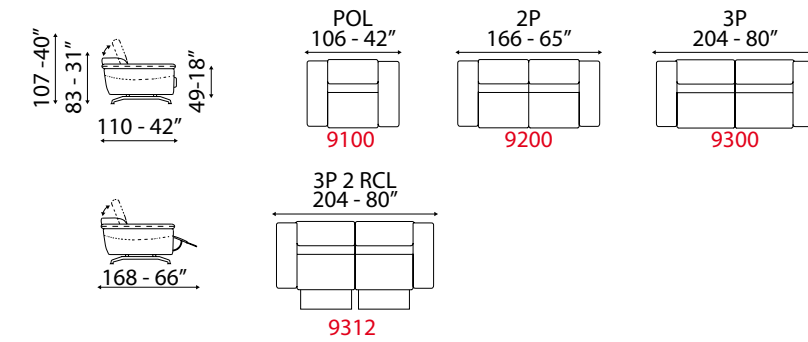

Poggiatesta con cricchetto (anche elettrico).
Struttura in legno e derivati, con cinghie elastiche ad alta resistenza.
Imbottitura seduta, spalliera in poliuretano espanso poggiatesta in piuma.
Rivestimento pelli selezionate.
Rivestimento tessuti di alta qualità.
Cuscini poggiatesta inclusi.
Piedi in metallo cromato.
Cuscini di seduta non amovibile.
Non sfoderabile.

Opzioni:
- Meccanismo elettrico con pulsantiera.
- Cuscini ornamentali non inclusi.

Ratchet headrest (electric version too).
Wooden structure and its by-products, with highly-resistant elastic belts.
Padded seat cushion, expanded polyurethane foam backrest.
Selected leather upholstery.
High-quality upholstery fabrics.
Back support cushions included.
Chromed metal feet.
Not removable seat cushions.
Not removable covers.

Options:
- Electrical mechanism with manual button.
- Decorative cushions not included.