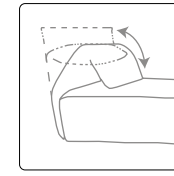

Meccanismo spalliera regolabile
Adjustable backrest mechanism.