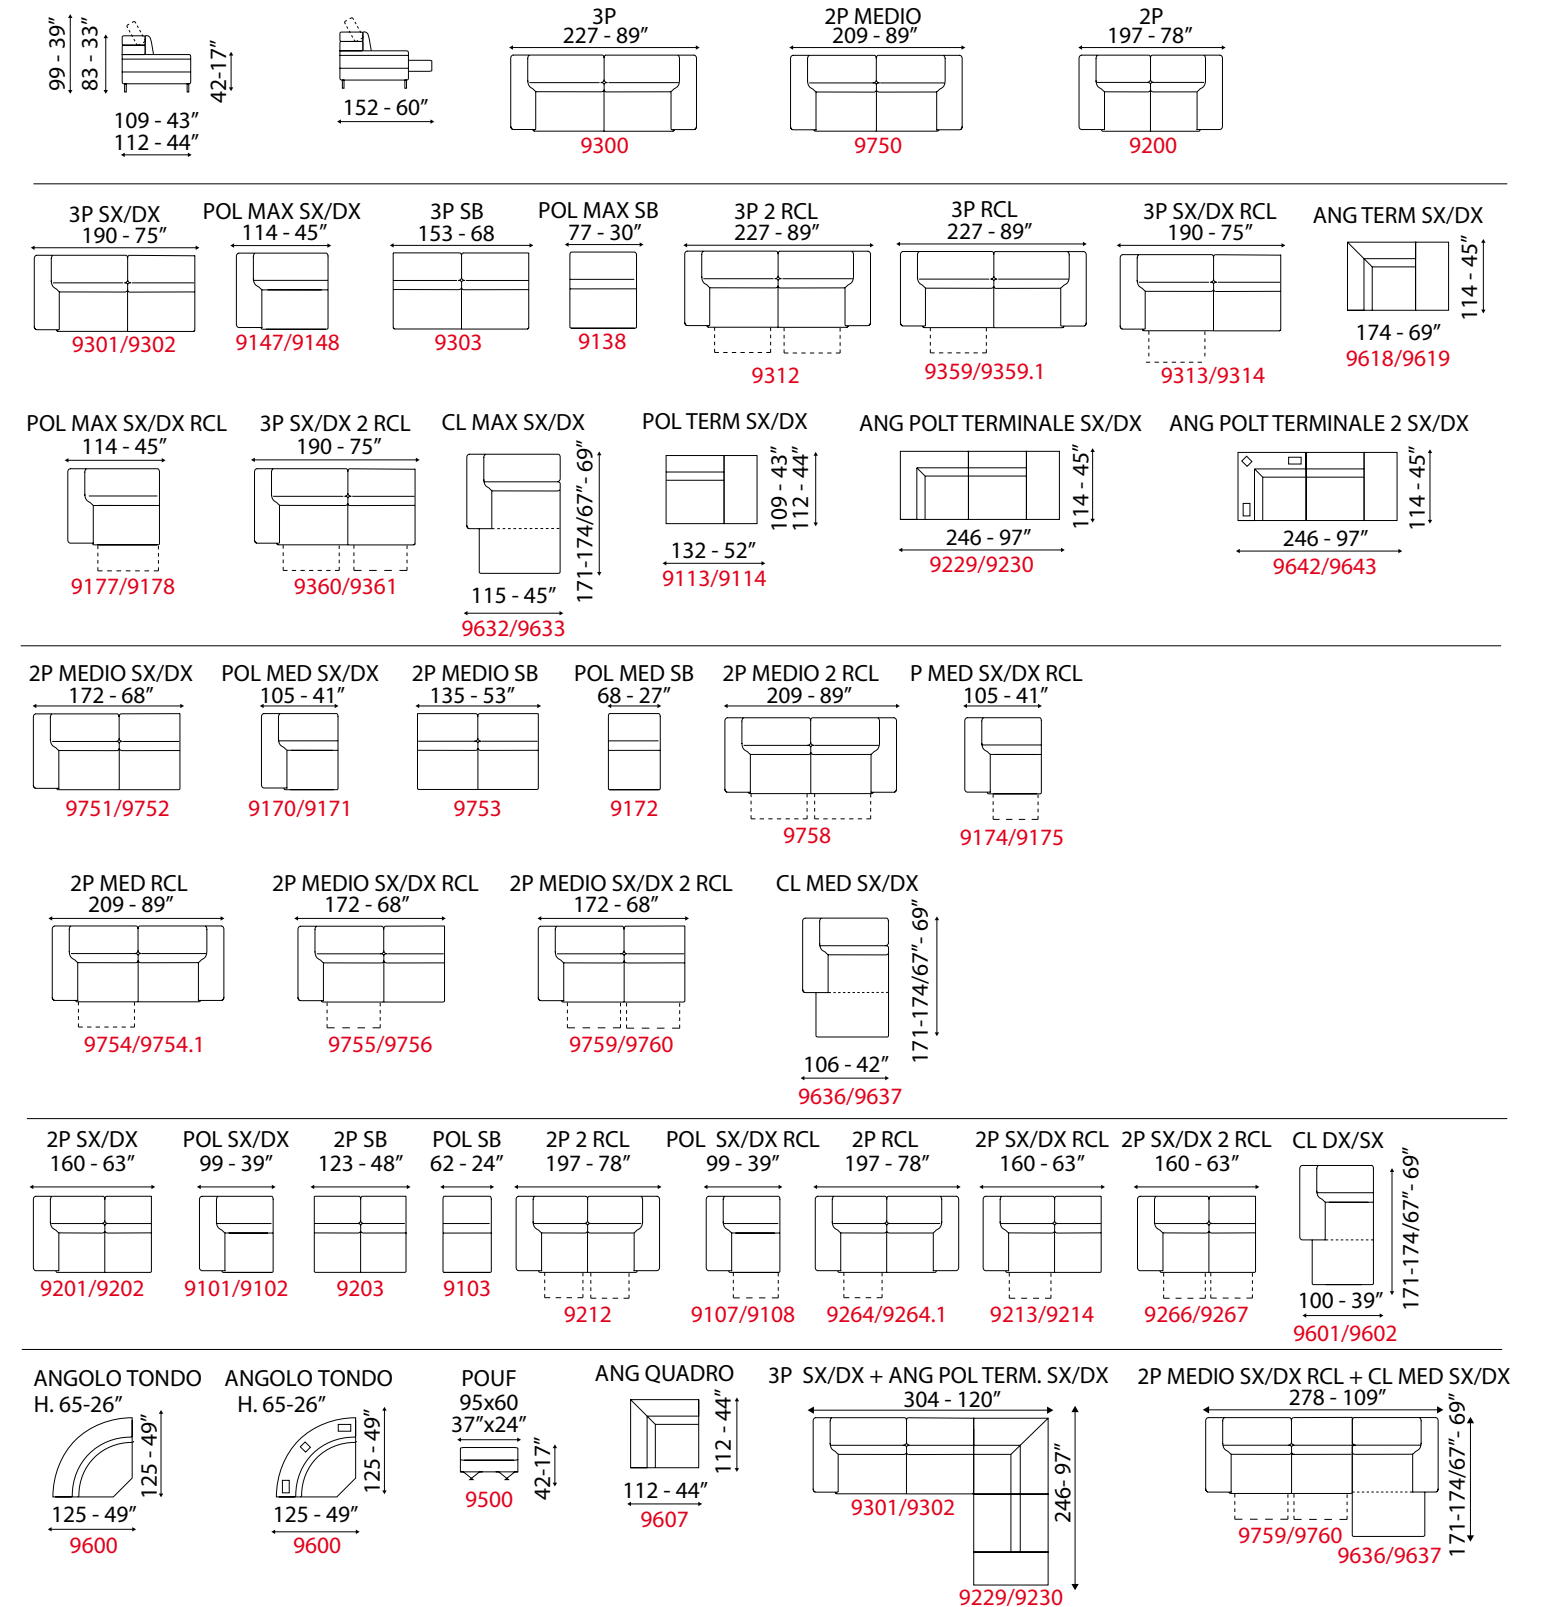

Inclusi poggiatesta regolabili con cricchetto a scatto.
Struttura legno e derivati, con cinghie elastiche ad alta resistenza.
Imbottitura seduta, spalliera in poliuretano espanso.
Rivestimento pelli selezionate.
Rivestimento tessuti di alta qualità.
Piedi metallo con finiture cromate lucido.
Cuscini di seduta non amovibile.
Non sfoderabile.

Note:
- Sistema Sound 2.1 montaggio effettuato sotto poggiatesta regolabile.
Opzioni:
- Slitte manuali o elettriche con pulsantiera touch o telecomando.
- Angolo sound (con tablet opzionale).
- Piede metallo cromato con finitura titanio, rame e ottone.
- Cuscini ornamentali non inclusi.

Included adjustable ratchet headrest.
Wooden structure and its by-products, with highly-resistant elastic belts.
Padded seat cushion, expanded polyurethane foam backrest
Selected leather upholstery.
High-quality upholstery fabrics.
Metal feet with polished chromed finishing.
Not removable seat cushions.
Not removable covers.

Notes:
- Sound System 2.1 assembly realized under the adjustable headrest.
Options:
- Manual or electric sled mechanism with touch keypad or remote control.
- Sound corner (with optional tablet).
- Chromed metal feet with titanium, copper and brass finishing.
- Decorative cushions not included.