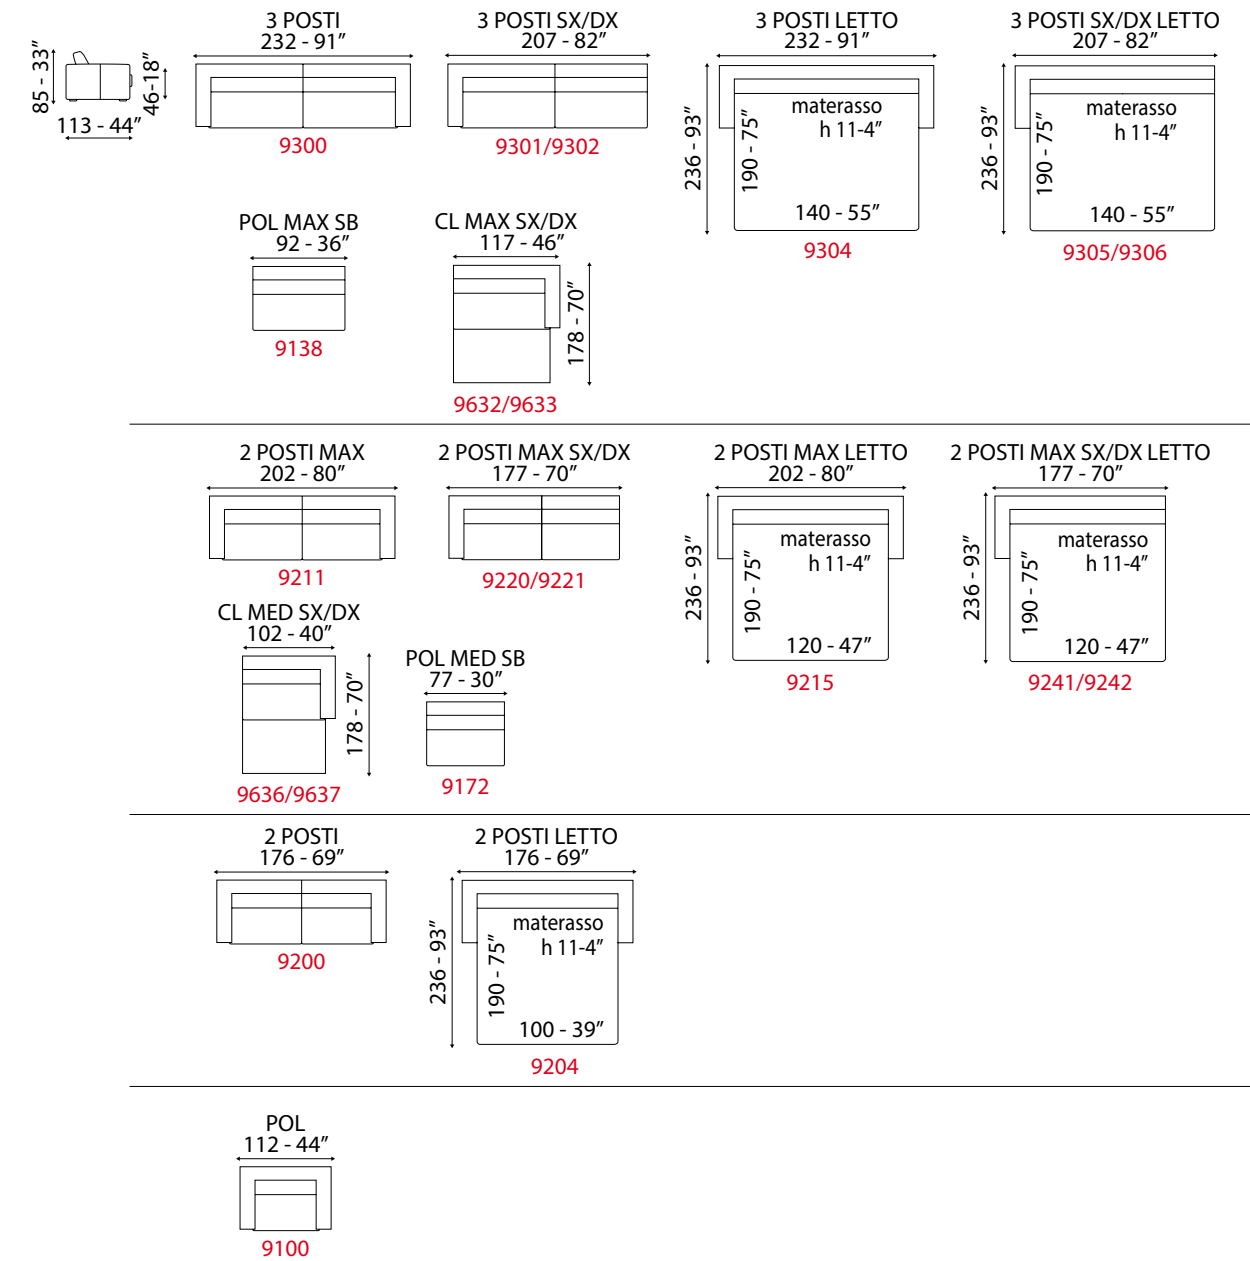

DAVID

Struttura in legno e derivati, con cinghie elastiche ad alta resistenza.
Imbottitura seduta, spalliera in poliuretano espanso e piuma.
Rivestimento pelli selezionate.
Rivestimento tessuti di alta qualità.
Piedi PVC cromato.
Cuscini di seduta e spalliera amovibili.
Sfoderabile.

Opzioni:
- Versioni Letto.
- Cuscini ornamentali non inclusi.
- Poggiatesta amovibile.

Wooden structure and its by-products, with highly-resistant elastic belts.
Padded seat cushion, expanded polyurethane foam feather backrest.
Selected leather upholstery.
High-quality upholstery fabrics.
PVC chromed feet.
Removable seat cushions and backrests.
Removable.

Options:
- Bed version .
- Decorative cushions not included.
- Adjustable headrest.