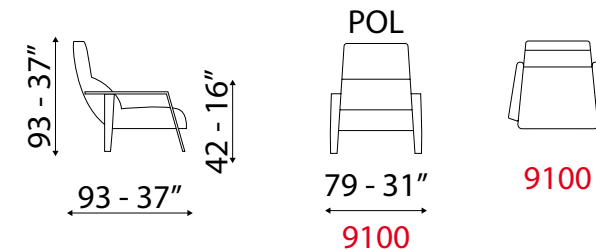

versione poltrona -
armchair version -

L 79 cm x P 93 cm x H 93 cm
W 31" x D 37" x H 37"

BLADE

Struttura in legno e derivati, con cinghie elastiche ad alta resistenza.
Imbottitura seduta, spalliera in poliuretano espanso.
Rivestimento pelli selezionate.
Rivestimento tessuti di alta qualità.
Piedi metallo con finiture cromate lucido.
Piede posteriore in legno laccato colori RAL.
Cuscini non amovibili.
Non sfoderabile.

Wooden structure and its by-products, with highly-resistant elastic belts.
Padded seat cushion, expanded polyurethane foam backrest.
Selected leather upholstery.
High-quality upholstery fabrics.
Metal feet with polished chromed finishing.
Back wooden lacquered color RAL foot.
Not removable seat cushions.
Not removable cover.