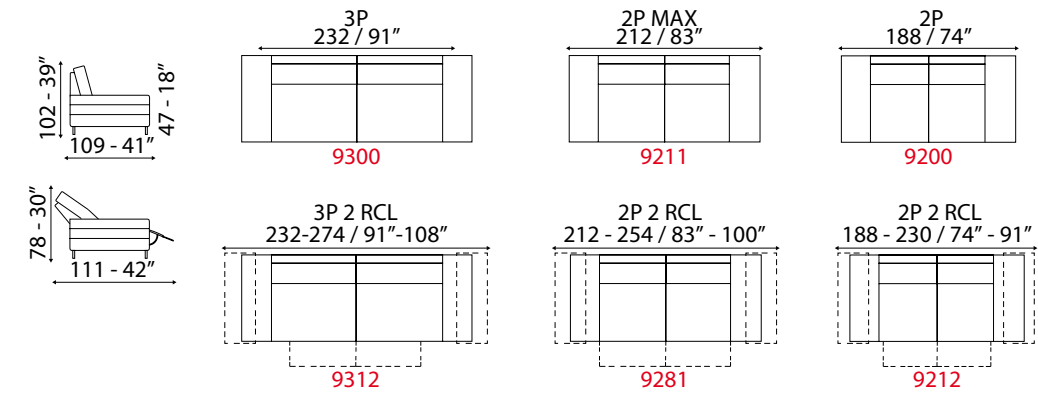

REDMOND

Bracciolo traslante.
Struttura in legno e derivati, con cinghie elastiche ad alta resistenza.
Imbottitura in poliuretano espanso.
Rivestimento pelli selezionate.
Rivestimento tessuti di alta qualità.
Piedi metallo con finiture cromate lucido.
Cuscini di seduta non amovibile.
Non sfoderabile.

Opzioni:

- Domotica.
- Riscaldamento sedute e spalliere.
- Simulatore 4 D.
- Sound 2.1 (con tablet opzionale).
- Bracciolo Frigo.
- Kit poggiatesta automatico.
- Interno bracciolo Led.
- Poggiatesta solo elettrico.
- Recliner elettrico.
- Cuscini ornamentali non inclusi.

Sliding armrest.
Wooden structure and its by-products, with highly-resistant elastic belts.
Padded seat cushion, expanded polyurethane foam backrest.
Selected leather upholstery.
High-quality upholstery fabrics.
Metal feet with polished chromed finishing.
Not removable seat cushions.
Not removable covers.

Opzioni:

- Home automation.
- Heated seats and backrests.
- 4D simulator.
- Sound 2.1 (with optional tablet).
- Armrest with fridge.
- Kit automatic headrest.
- Led interior armrest.
- Only electric headrest.
- Electric recliner.
- Decorative cushions not included.