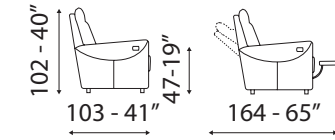

pulsantiera touch
o telecomando
touch keypad or
remote control

telecomando
wireless
remote control
wireless

MOOD

BRACCIOLO
BOX

VISTA
FRONTALE

VISTA ALTO

VISTA
LATERALE

POL RCL
93 - 37"