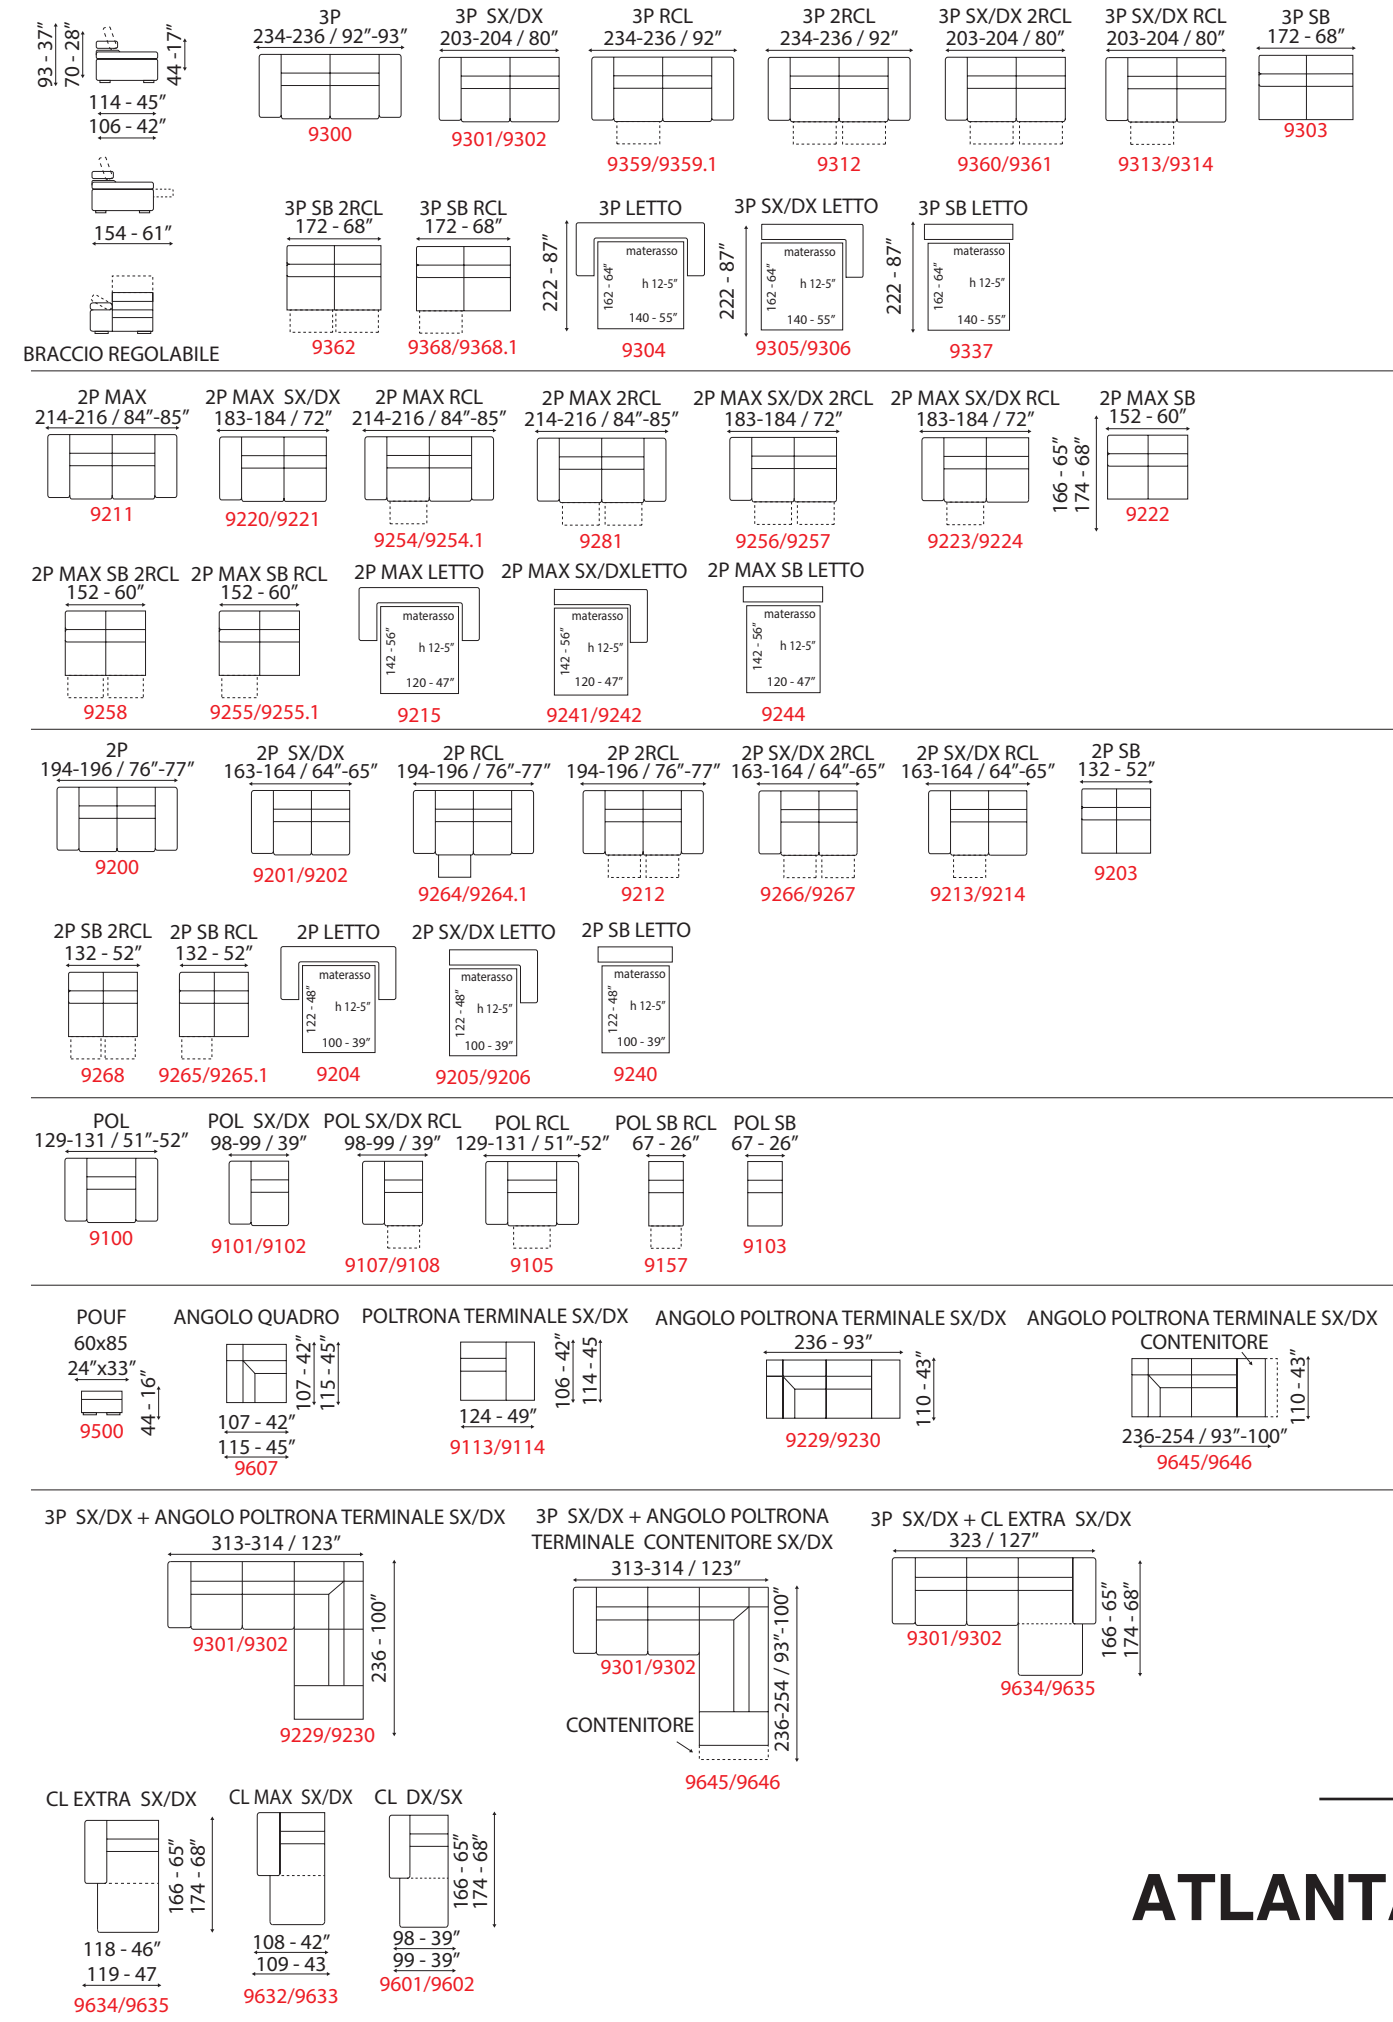

Inclusi poggiatesta regolabili con cricchetto a scatto.
Braccioli regolabili con cricchetto a scatto.
Struttura legno e derivati, con cinghie elastiche ad alta resistenza.
Imbottitura seduta, spalliera in poliuretano espanso.
Rivestimento pelli selezionate.
Rivestimento tessuti di alta qualità.
Piedi in legno (vedi pag. 265).
Variante piede in legno con bordino finitura cromata.
Cuscini di seduta non amovibile.
Non sfoderabile.

Opzioni:
- Versioni Letto.
- Materasso in memory.
- Slitte manuali o elettriche con pulsantiera touch, telecomando con filo e wireless.
- Meccanismo Lift up, sistema di ruote a scomparsa: una leva a lato della seduta fa scendere le ruote per facilitare la movimentazione del divano letto, (solo per versioni fisse).
- Cuscini ornamentali non inclusi.

Included adjustable ratchet headrests.
Adjustable ratchet armrests.
Wooden structure and its by-products, with highly-resistant elastic belts.
Padded seat cushion, expanded polyurethane foam backrest.
Selected leather upholstery.
High-quality upholstery fabrics.
Wooden feet (see page 265).
Variation: wooden feet with chromed finished piping.
Not removable elements.
Not removable covers.

Options:
- Bed versions.
- Memory mattress is also available.
- Manual or electric sliding mechanism with touch button, wire or wireless remote control.
- Lift up mechanism, retractable wheels system: a lever on the seat cushion side gets the wheels off to facilitate the sofa bed movement, (only for fixed versions).
- Decorative cushions not included.

ATLANTA