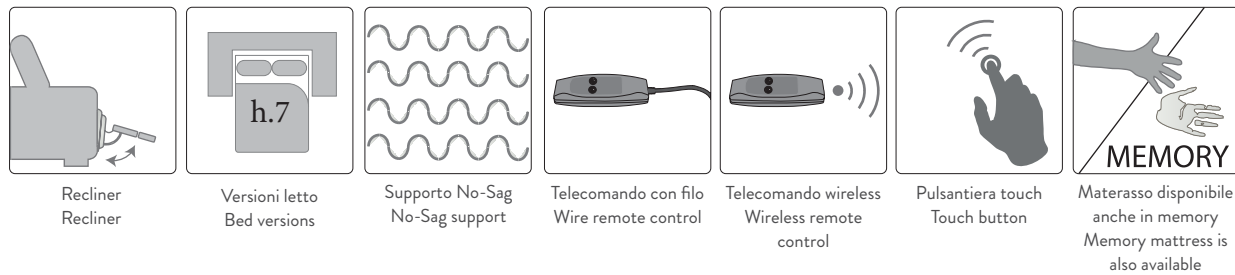

La discrezione della pulsantiera che comanda elettricamente lo schienale e la seduta si integra senza compromettere il design del bracciolo.
The hidden button on the armrest side activates backrest and seat movement: armrest design is always guaranteed.

Il caratteristico pouf amovibile a mezza luna che abbina confort a design senza compromettere gli ingombri.
Its removable half moon pouffe combines comfort and design in a small space.

Struttura legno e derivati, con no-sag molle.
Imbottitura seduta in poliuretano espanso, spalliera in fiocco.

Rivestimento pelli selezionate.
Rivestimento tessuti di alta qualità.
Piedi in PVC nero.
Cuscini di seduta non amovibile.
Non sfoderabile.

Opzioni:
- Versioni Letto. Rete 3 Pieghe.
- Materasso in memory.
- Recliner elettrico e manuale con pulsantiera touch, telecomando con filo o wireless.
- Cuscini ornamentali non inclusi.

Wooden structure and its by-products, no-sag springs.
Expanded polyurethane foam padded seat cushion and staple fibre back cushions..

Selected leather upholstery.
High-quality upholstery fabrics.
PVC black feet.
Not removable seat cushions.
Not removable covers.

Options:
- Bed versions. 3 fold mattress support.
- Memory mattress is also available.
- Electric and manual recliner mechanism with touch button, wire or wireless remote control.
- Decorative cushions not included.

TROPEA