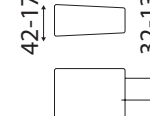

pulsantiera touch
o telecomando
touch keypad or
remote control

telecomando
wireless
remote control
wireless

MOOD

BRACCIOLO
BOX

VISTA
FRONTALE

VISTA ALTO

VISTA
LATERALE

POL RCL
93 - 37"