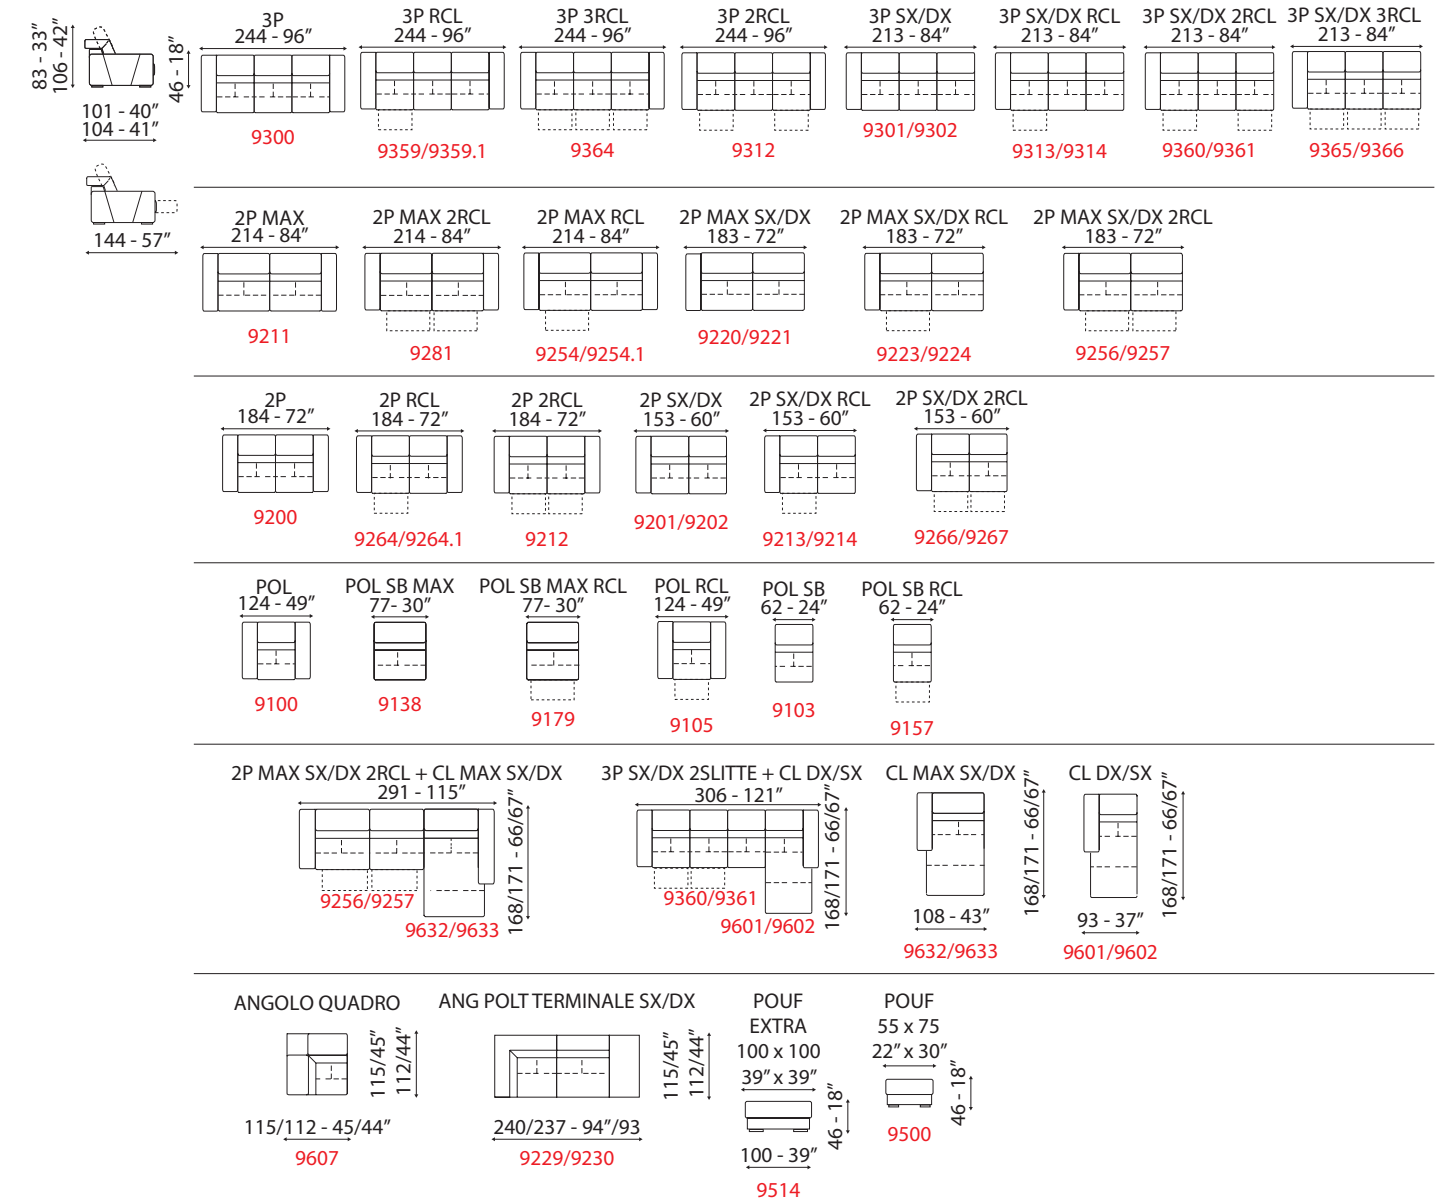

TORONTO

Inclusi poggiatesta regolabili con cricchetto a scatto.
Struttura legno e derivati, con cinghie elastiche ad alta resistenza.
Imbottitura seduta, spalliera in poliuretano espanso.
Rivestimento pelli selezionate.
Rivestimento tessuti di alta qualità.
Piedi PVC con finiture cromate.
Cuscini di seduta non amovibile.
Non sfoderabile.

Opzioni:
- Slitte manuali o elettriche con pulsantiera touch, telecomando con filo e wireless.
- Cuscini ornamentali non inclusi.

Included adjustable ratchet headrests.
Wooden structure and its by-products, with highly-resistant elastic belts.
Padded seat cushion, expanded polyurethane foam backrest.
Selected leather upholstery.
High-quality upholstery fabrics.
PVC feet with chromed finishing.
Not removable seat cushions.
Not removable covers.

Options:
- Manual or electric sliding mechanisms with touch button, wire and wireless remote control.
- Decorative cushions not included.