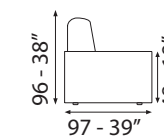

ARGOS

Struttura legno e derivati, con cinghie elastiche ad alta resistenza.
Imbottitura seduta, spalliera in poliuretano espanso.
Rivestimento tessuti di alta qualità.
Sfoderabile.
Materasso in poliuretano nella versione letto.

Opzioni:

- Sistema di ruote a scomparsa: una leva a lato della seduta fa scendere le ruote per facilitare la movimentazione del divano letto.
- Materasso in memory.
- Meccanismo Lift up, sistema di ruote a scomparsa: una leva a lato della seduta fa scendere le ruote per facilitare la movimentazione del divano letto, (solo per versioni fisse).
- Cuscini ornamentali non inclusi.

Wooden structure and its by-products, with highly-resistant elastic belts.
Padded seat cushion, expanded polyurethane foam backrest..
High-quality upholstery fabrics.
Removable.
Polyurethane mattress in the bed version.

Options:

- Retractable wheels system: a lever on the seat cushion side gets the wheels off to facilitate the sofa bed movement.
- Memory mattress is also available.
- Lift up mechanism, retractable wheels system: a lever on the seat cushion side gets the wheels off to facilitate the sofa bed movement, (only for fixed versions).
- Decorative cushions not included.