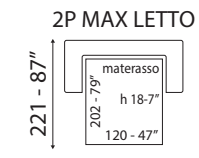

ARGOS

Struttura legno e derivati, con cinghie elastiche ad alta resistenza.
Imbottitura seduta, spalliera in poliuretano espanso.
Rivestimento tessuti di alta qualità.
Sfoderabile.
Materasso in poliuretano nella versione letto.

Opzioni:

- Sistema di ruote a scomparsa: una leva a lato della seduta fa scendere le ruote per facilitare la movimentazione del divano letto.
- Materasso in memory.
- Meccanismo Lift up, sistema di ruote a scomparsa: una leva a lato della seduta fa scendere le ruote per facilitare la movimentazione del divano letto, (solo per versioni fisse).
- Cuscini ornamentali non inclusi.

Wooden structure and its by-products, with highly-resistant elastic belts.
Padded seat cushion, expanded polyurethane foam backrest..
High-quality upholstery fabrics.
Removable.
Polyurethane mattress in the bed version.

Options:

- Retractable wheels system: a lever on the seat cushion side gets the wheels off to facilitate the sofa bed movement.
- Memory mattress is also available.
- Lift up mechanism, retractable wheels system: a lever on the seat cushion side gets the wheels off to facilitate the sofa bed movement, (only for fixed versions).
- Decorative cushions not included.