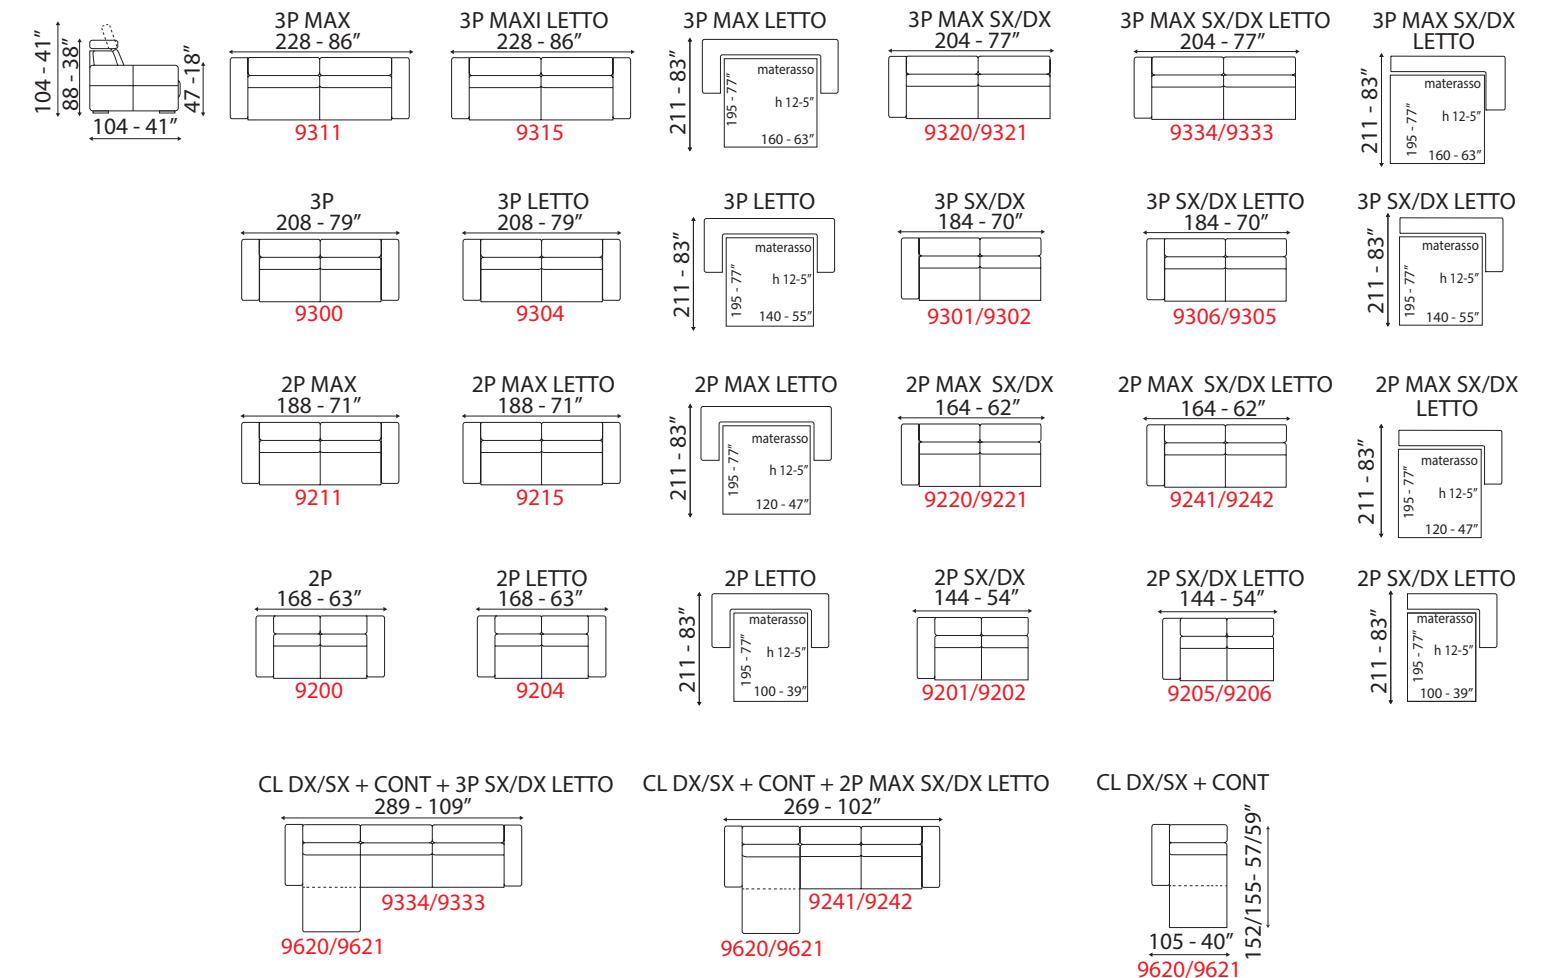

Inclusi poggiatesta regolabili con cricchetto a scatto.
Struttura legno e derivati, con cinghie elastiche ad alta resistenza.
Imbottitura seduta, spalliera in poliuretano espanso.
Rivestimento pelli selezionate.
Rivestimento tessuti di alta qualità.
Piedi in PVC nero.
Cuscini di seduta amovibili.
Parzialmente sfoderabile.
Materasso in poliuretano nella versione letto.

1. Opzioni:
2. Versioni Letto.
   - Box contenitore nella versione chaiselongue.
   - Materasso in memory.
   - Meccanismo Lift up, sistema di ruote a scomparsa: una leva a lato della seduta fa scendere le ruote per facilitare la movimentazione del divano letto, (solo per versioni fisse).
   - Cuscini ornamentali non inclusi.

Included adjustable ratchet headrests.
Wooden structure and its by-products, with highly-resistant elastic belts.
Padded seat cushion, expanded polyurethane foam backrest.
Selected leather upholstery.
High-quality upholstery fabrics.
PVC black feet.
Removable seat cushions
Partially removable.
Polyurethane mattress in the bed version.

1. Options:
2. Bed versions.
   - Storage box in the chaiselongue version.
   - Memory mattress is also available.
   - Lift up mechanism, retractable wheels system: a lever on the seat cushion side gets the wheels off to facilitate the sofa bed movement, (only for fixed versions).
   - Decorative cushions not included.