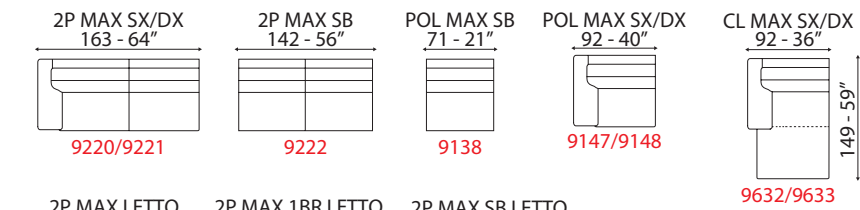

Options:
 - Manual or electric sliding mechanism with touch button, wire or wireless remote control.
 - Decorative cushions not included.

versione 3 posti max - L 204 cm x P 90 cm x H 93 cm
3 seater max sofa version - W 80" x D 36" x H 37"

BASILEA

versione 2 posti max SX con chaiselongue max DX -
2 seater sofa version max 1 arm LH with chaiselongue max 1 arm RH -

L 255 cm x P 149 cm x H 93 cm
W 100" x D 59" x H 37"

BASILEA

BASILEA

La spalliera alta perfettamente integrata nel design trasmettono una sensazione di confort.
High backrest is perfectly integrated with design: it conveys a good sensation of comfort.