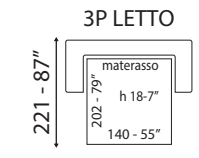

ARGOS

Struttura legno e derivati, con cinghie elastiche ad alta resistenza.
Imbottitura seduta, spalliera in poliuretano espanso.
Rivestimento tessuti di alta qualità.
Sfoderabile.
Materasso in poliuretano nella versione letto.

Opzioni:

- Sistema di ruote a scomparsa: una leva a lato della seduta fa scendere le ruote per facilitare la movimentazione del divano letto.
- Materasso in memory.
- Meccanismo Lift up, sistema di ruote a scomparsa: una leva a lato della seduta fa scendere le ruote per facilitare la movimentazione del divano letto, (solo per versioni fisse).
- Cuscini ornamentali non inclusi.

Wooden structure and its by-products, with highly-resistant elastic belts.
Padded seat cushion, expanded polyurethane foam backrest..
High-quality upholstery fabrics.
Removable.
Polyurethane mattress in the bed version.

Options:

- Retractable wheels system: a lever on the seat cushion side gets the wheels off to facilitate the sofa bed movement.
- Memory mattress is also available.
- Lift up mechanism, retractable wheels system: a lever on the seat cushion side gets the wheels off to facilitate the sofa bed movement, (only for fixed versions).
- Decorative cushions not included.