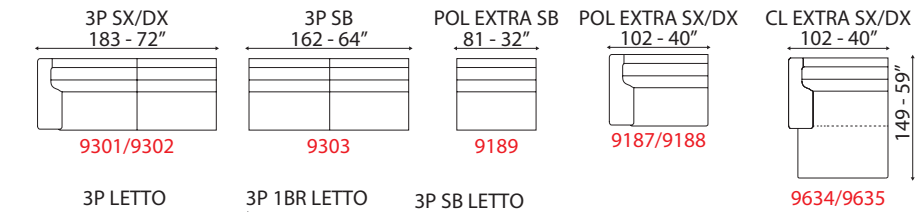

Options:
 - Manual or electric sliding mechanism with touch button, wire or wireless remote control.
 - Decorative cushions not included.

versione 3 posti max - L 204 cm x P 90 cm x H 93 cm
3 seater max sofa version - W 80" x D 36" x H 37"

BASILEA

versione 2 posti max SX con chaiselongue max DX -
2 seater sofa version max 1 arm LH with chaiselongue max 1 arm RH -

L 255 cm x P 149 cm x H 93 cm
W 100" x D 59" x H 37"

BASILEA

BASILEA

La spalliera alta perfettamente integrata nel design trasmettono una sensazione di confort.
High backrest is perfectly integrated with design: it conveys a good sensation of comfort.