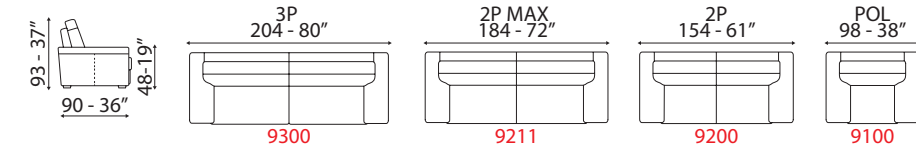

Options:
 - Manual or electric sliding mechanism with touch button, wire or wireless remote control.
 - Decorative cushions not included.

versione 3 posti max - L 204 cm x P 90 cm x H 93 cm
3 seater max sofa version - W 80" x D 36" x H 37"

BASILEA

versione 2 posti max SX con chaiselongue max DX -
2 seater sofa version max 1 arm LH with chaiselongue max 1 arm RH -

L 255 cm x P 149 cm x H 93 cm
W 100" x D 59" x H 37"

BASILEA

BASILEA

La spalliera alta perfettamente integrata nel design trasmettono una sensazione di confort.
High backrest is perfectly integrated with design: it conveys a good sensation of comfort.