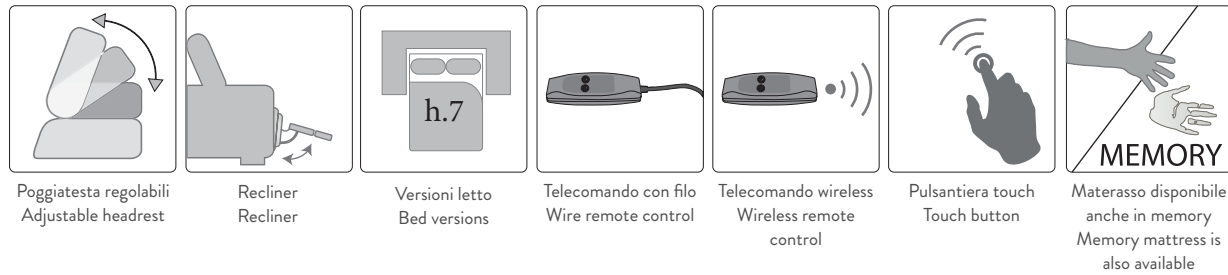

Options:
- Electric and manual recliner mechanism with touch button, wire or wireless remote control.
- Decorative cushions not included.

VERMONT

2 posti max 2 RCL
2 seater max sofa 2 recliner
versione 2 posti max con 2 posti -
2 seater max sofa version with 2 seater -

VERMONT

VERMONT

Basta una leggera pressione sulla pulsantiera posta sul bracciolo per trasformare una confortevole seduta in una splendida dormeuse.
Just push the button on the armrest side and your comfortable seat cushion will turn into a wonderful dormeuse.