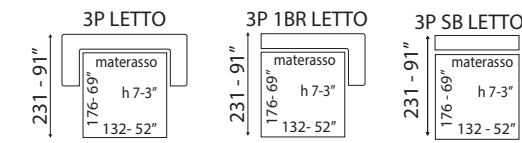

Options:
 - Manual or electric sliding mechanism with touch button, wire or wireless remote control.
 - Decorative cushions not included.

versione 3 posti max - L 204 cm x P 90 cm x H 93 cm
3 seater max sofa version - W 80" x D 36" x H 37"

BASILEA

versione 2 posti max SX con chaiselongue max DX -
2 seater sofa version max 1 arm LH with chaiselongue max 1 arm RH -

L 255 cm x P 149 cm x H 93 cm
W 100" x D 59" x H 37"

BASILEA

BASILEA

La spalliera alta perfettamente integrata nel design trasmettono una sensazione di confort.
High backrest is perfectly integrated with design: it conveys a good sensation of comfort.