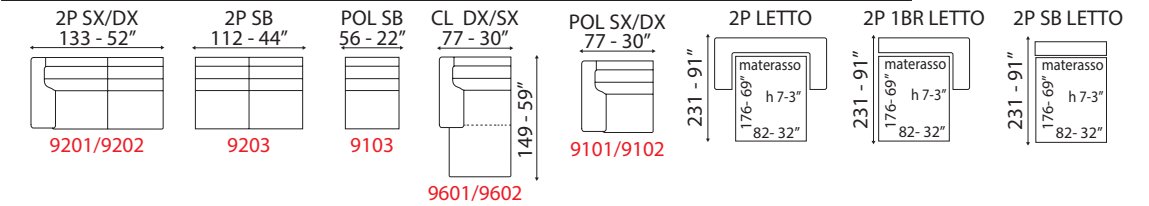

Options:
 - Manual or electric sliding mechanism with touch button, wire or wireless remote control.
 - Decorative cushions not included.

versione 3 posti max - L 204 cm x P 90 cm x H 93 cm
3 seater max sofa version - W 80" x D 36" x H 37"

BASILEA

versione 2 posti max SX con chaiselongue max DX -
2 seater sofa version max 1 arm LH with chaiselongue max 1 arm RH -

L 255 cm x P 149 cm x H 93 cm
W 100" x D 59" x H 37"

BASILEA

BASILEA

La spalliera alta perfettamente integrata nel design trasmettono una sensazione di confort.
High backrest is perfectly integrated with design: it conveys a good sensation of comfort.