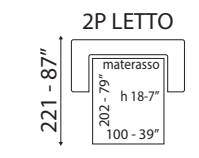

ARGOS

Struttura legno e derivati, con cinghie elastiche ad alta resistenza.
Imbottitura seduta, spalliera in poliuretano espanso.
Rivestimento tessuti di alta qualità.
Sfoderabile.
Materasso in poliuretano nella versione letto.

Opzioni:

- Sistema di ruote a scomparsa: una leva a lato della seduta fa scendere le ruote per facilitare la movimentazione del divano letto.
- Materasso in memory.
- Meccanismo Lift up, sistema di ruote a scomparsa: una leva a lato della seduta fa scendere le ruote per facilitare la movimentazione del divano letto, (solo per versioni fisse).
- Cuscini ornamentali non inclusi.

Wooden structure and its by-products, with highly-resistant elastic belts.
Padded seat cushion, expanded polyurethane foam backrest..
High-quality upholstery fabrics.
Removable.
Polyurethane mattress in the bed version.

Options:

- Retractable wheels system: a lever on the seat cushion side gets the wheels off to facilitate the sofa bed movement.
- Memory mattress is also available.
- Lift up mechanism, retractable wheels system: a lever on the seat cushion side gets the wheels off to facilitate the sofa bed movement, (only for fixed versions).
- Decorative cushions not included.