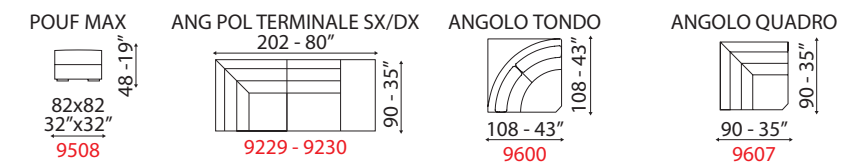

Options:
 - Manual or electric sliding mechanism with touch button, wire or wireless remote control.
 - Decorative cushions not included.

versione 3 posti max - L 204 cm x P 90 cm x H 93 cm
3 seater max sofa version - W 80" x D 36" x H 37"

BASILEA

versione 2 posti max SX con chaiselongue max DX -
2 seater sofa version max 1 arm LH with chaiselongue max 1 arm RH -

L 255 cm x P 149 cm x H 93 cm
W 100" x D 59" x H 37"

BASILEA

BASILEA

La spalliera alta perfettamente integrata nel design trasmettono una sensazione di confort.
High backrest is perfectly integrated with design: it conveys a good sensation of comfort.