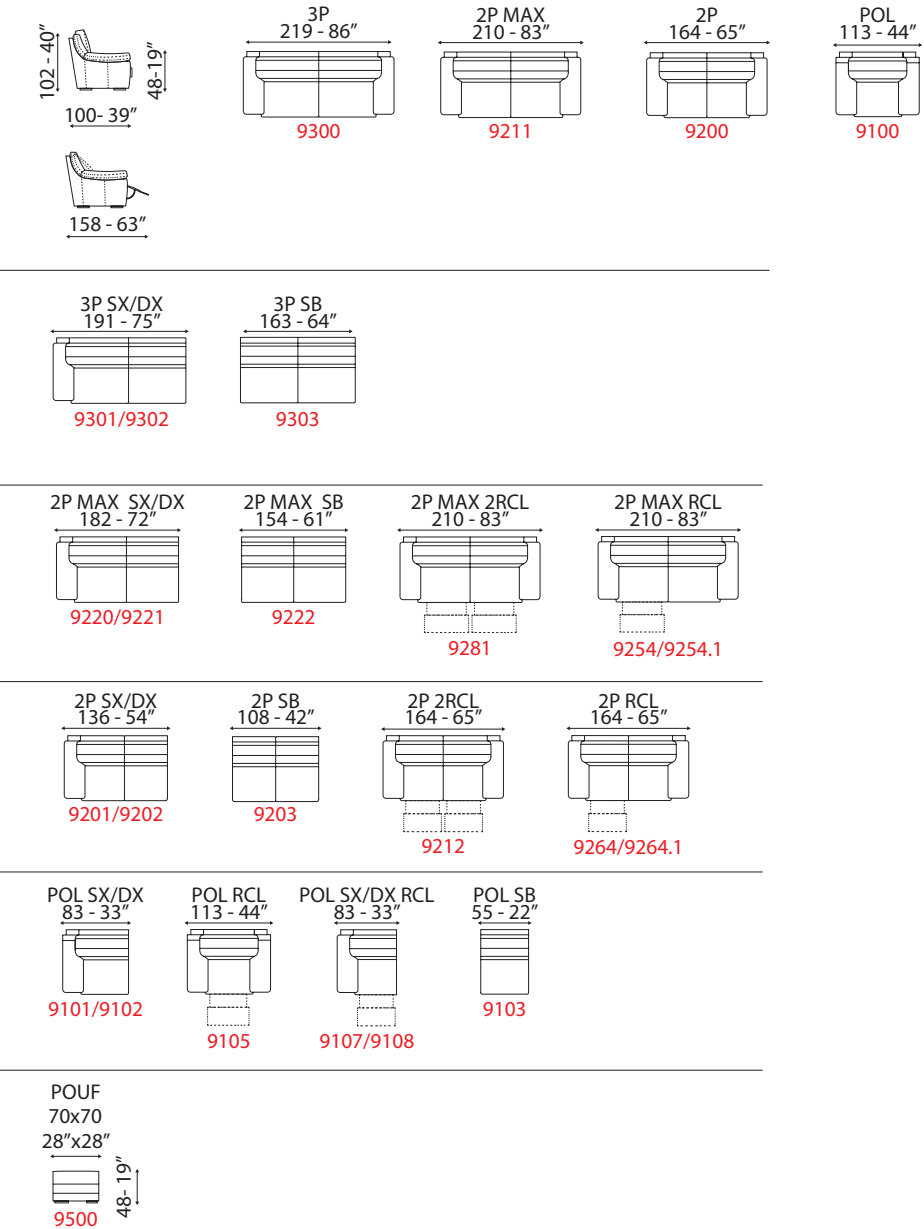

CANDICE

Struttura legno e derivati, con no-sag molle.
Imbottitura seduta, spalliera in poliuretano espanso.
Rivestimento pelli selezionate.
Rivestimento tessuti di alta qualità.
Piedi in legno (vedi pag. 265).
Cuscini di seduta non amovibile.
Non sfoderabile.

Wooden structure and its by-products, no-sag springs.
Padded seat cushion, expanded polyurethane foam backrest.
Selected leather upholstery.
High-quality upholstery fabrics.
Wooden feet (see page 265).
Not removable seat cushions.
Not removable covers.

Opzioni:

- Recliner elettrico e manuale con pulsantiera touch, telecomando con filo e wireless.
- Cuscini ornamentali non inclusi.

Options:

- Electric and manual recliner mechanism with touch button, wire and wireless remote control.
- Decorative cushions not included.