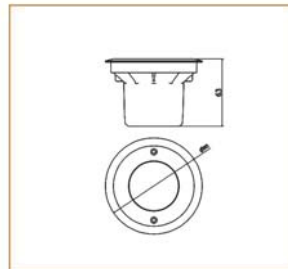

### Basic Data

Material	Die Cast Aluminum
Finishing	Polishing
Optics	Lens
Weight	2.3 kg
IP	67
IK	08
Suspension	Ground Recessed
Additional Data	

### Dimensions