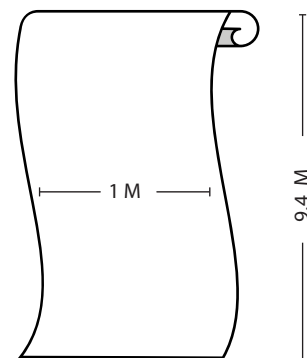

PACKING DIAGRAM