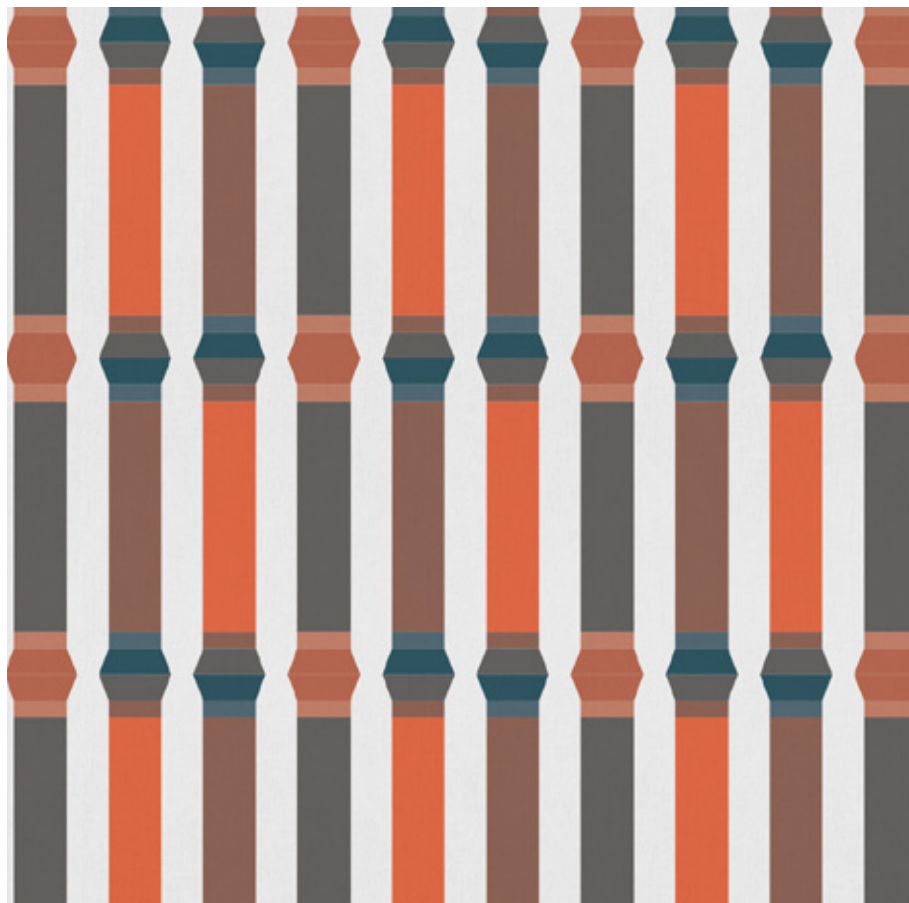

SEIFELDIN MEDHAT

CAMEO WALLPAPER

CAM,100,491,SIL

COLOR

Silver Tree/Sinbad

CONTENTS

80% Paper, 20% Acrylic

REPEAT HEIGHT

27.2 cm

REPEAT WIDTH

12.2 cm

PANEL WIDTH

100 cm

DIRECTION

Up the bolt

NOTES

One roll will cover 9.6 square meters

This image is designed only for better clarification. The colours shown are accurate within the limits of the Lighting, photography and the accuracy of color, of your monitor.