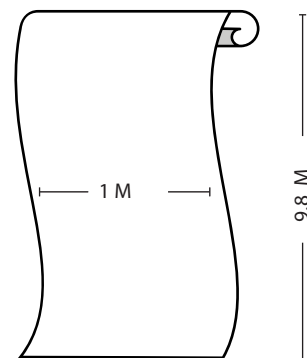

PACKING DIAGRAM